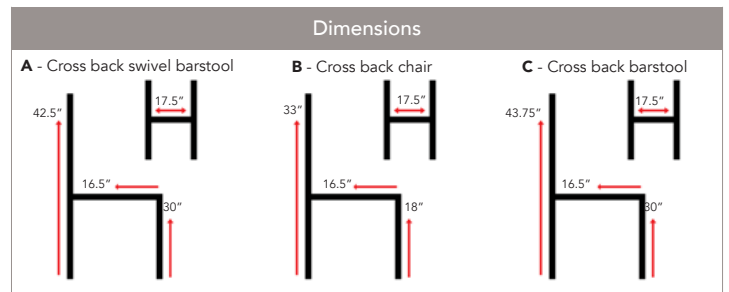

# Akrin

Product #	Description
<b>A</b> 2130S-SB	Cross back swivel barstool
<b>B</b> 2130C-SB	Cross back chair
<b>C</b> 2130B-SB	Cross back barstool

Chair material: Sand Black metal frame with wood or vinyl seat