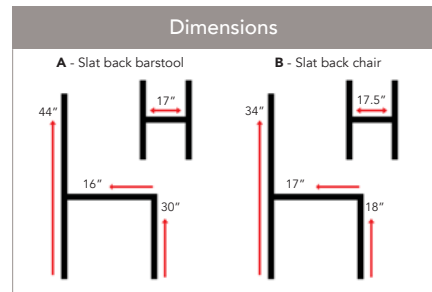

A

B

Delran

| | Product # | Description |
|-------------------------|-----------|--------------------|
| A | LWB102 | Slat back barstool |
| B | LWC102 | Slat back chair |
| Beechwood frame seating | | |

Notes: Grade 2 vinyl & wood options available for quick ship
 Upholstered grade 3 - 6 vinyl or COM seat options made to order