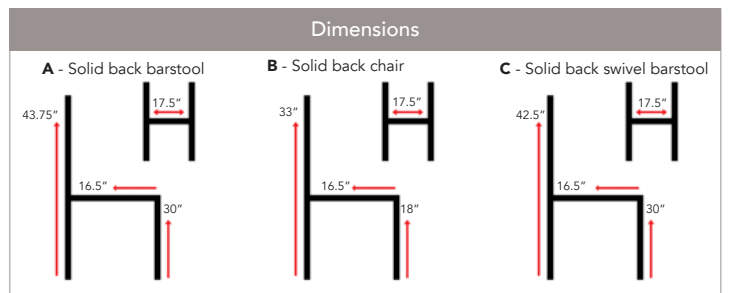

Back Finish Options			
CH	MH	NT	WA
Cherry	Mahogany	Natural	Walnut

Wood Seat Options			
CH	MH	NT	WA
Cherry	Mahogany	Natural	Walnut

Grade 2 Vinyl Seat Options					
BL	BU	GN	RD	DB	LB
Black	Burgundy	Green	Red	Dark Brown	Light Brown