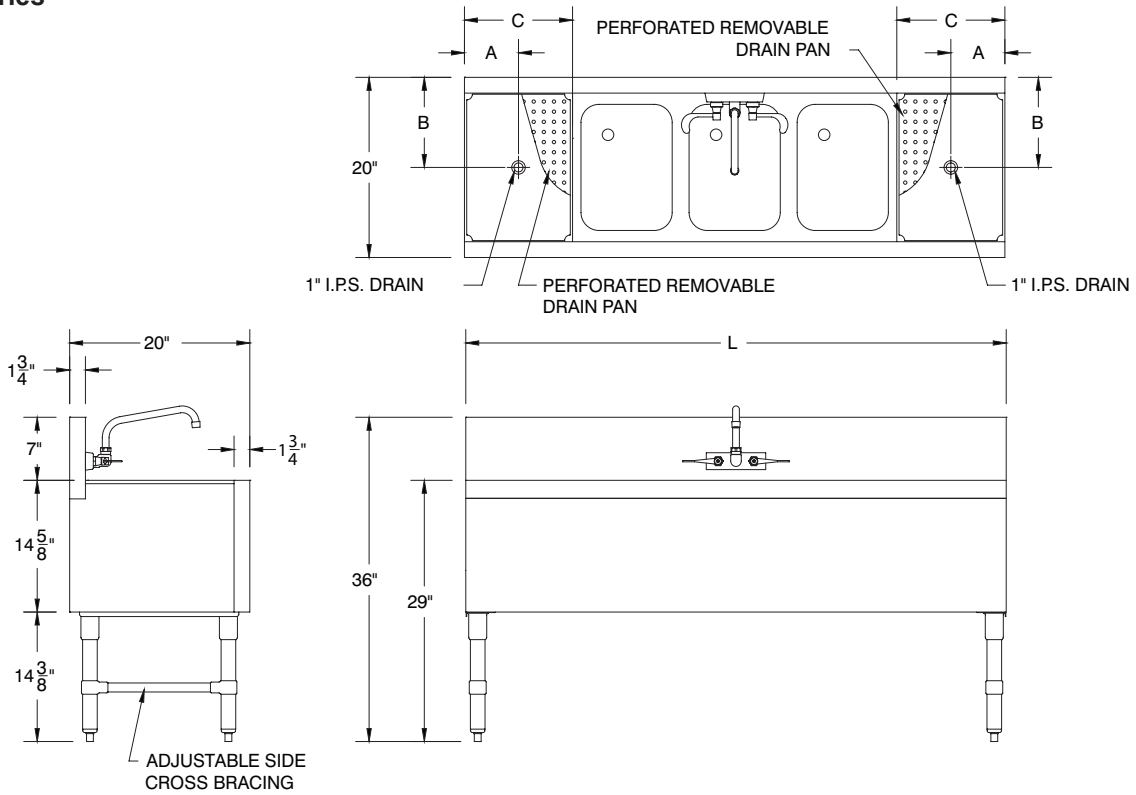

MECHANICAL:

- PRB-19 Series*:** Includes 4" O.C., splash mount swing spout faucet.
- PRB-24 Series*:** Includes 4" O.C., deck mount swing spout faucet.
- All faucets meet federal lead free standards.**
- Each sink bowl includes 9" high overflow pipe with 1 1/2" IPS drain.

*4 Comp. Bar Sinks Include Two 6" Swing Spout Faucets

L And R Indicate Sink Location.

WARNING: Equipment that include faucets on this page may contain a chemical known to the State of California to cause cancer, birth defects or other reproductive harm.

DIMENSIONS and SPECIFICATIONS

TOL Overall: ± .500" Interior: ± .250"

ALL DIMENSIONS ARE TYPICAL

PRB-19 Series

PRB-24 Series

ADVANCE TABCO is constantly engaged in a program of improving our products. Therefore, we reserve the right to change specifications without prior notice.