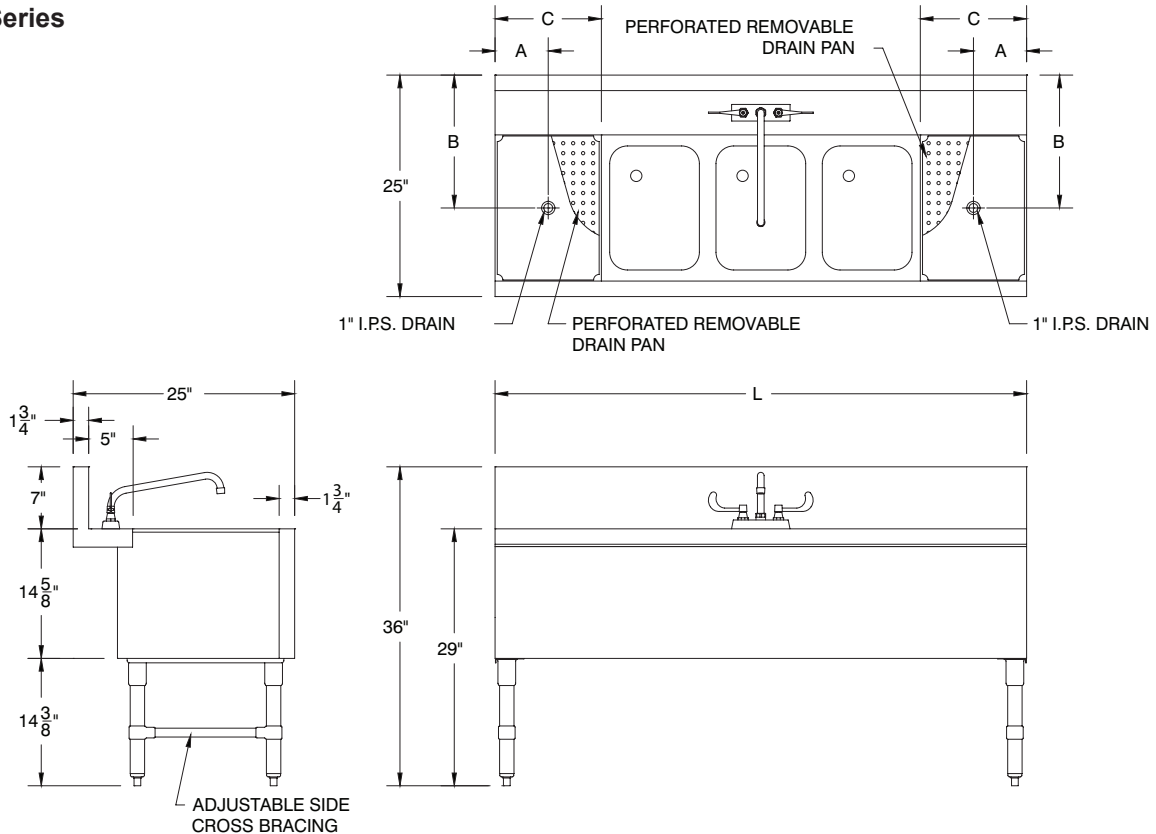

MECHANICAL:

- PRB-19 Series*:** Includes 4" O.C., splash mount swing spout faucet.
- PRB-24 Series*:** Includes 4" O.C., deck mount swing spout faucet.
- All faucets meet federal lead free standards.**
- Each sink bowl includes 9" high overflow pipe with 1 1/2" IPS drain.

*4 Comp. Bar Sinks Include Two 6" Swing Spout Faucets

L And R Indicate Sink Location.

WARNING: Equipment that include faucets on this page may contain a chemical known to the State of California to cause cancer, birth defects or other reproductive harm.

DIMENSIONS and SPECIFICATIONS

TOL Overall: ± .500" Interior: ± .250"

ALL DIMENSIONS ARE TYPICAL

PRB-19 Series

PRB-24 Series

ADVANCE TABCO is constantly engaged in a program of improving our products. Therefore, we reserve the right to change specifications without prior notice.