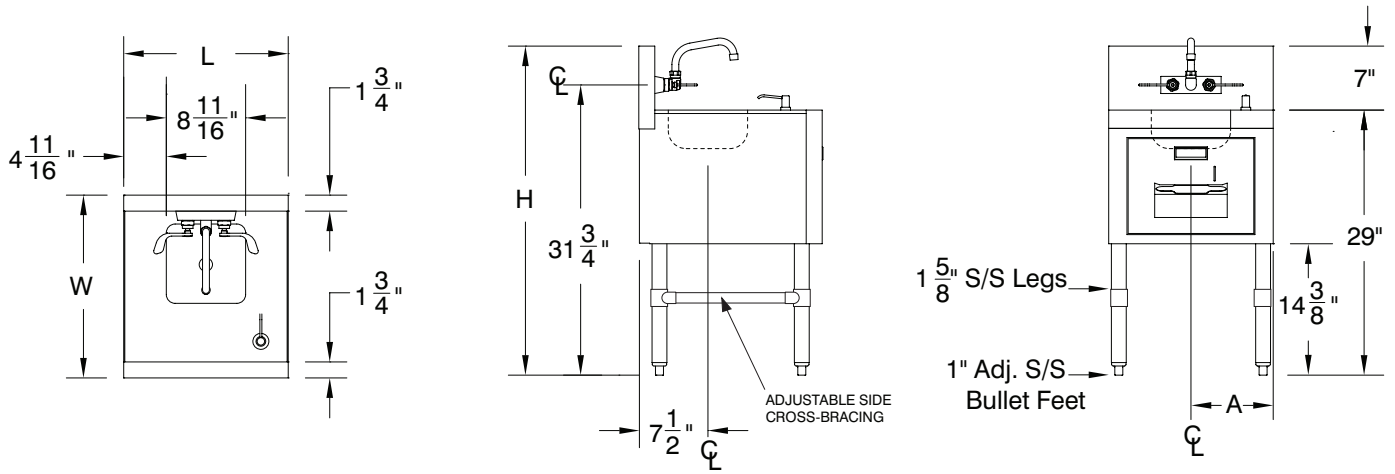

Item #:	_____	Qty #:	_____
Model #:	_____		
Project #:	_____		

**Featuring Deep Drawn
Seamless Bowl**

FEATURES:

- One piece **Deep Drawn** sink bowl.
- Built-in deck mount soap dispenser and c-fold towel dispenser.
- 7" backsplash.
- Stainless steel top, apron, sides, legs & adjustable bullet feet.
- Adjustable stainless steel side cross-bracing
- PRHSST-24 Series** has rear deck for extra storage

MATERIAL:

- 20 gauge, 300 stainless steel
- Legs:** 1 5/8" O.D. 18 gauge, 300 stainless steel legs with 1" adjustable stainless steel bullet feet

Conforms To NSF 61/9 Lead Free Requirements

20" WIDE					25" WIDE					Drain Location (A)
Model #	Size W x L x H	Bowl Size	Approx. Weight	Approx. Cu. Ft.	Model #	Size W x L x H	Bowl Size	Approx. Weight	Approx. Cu. Ft.	
PRHSST-19-12	20" x 12" x 36"	9"x 9"x 4"	53 lbs.	8	PRHSST-24-12	25" x 12" x 36"	9"x 9"x 4"	58 lbs.	8	6"
PRHSST-19-18	20" x 18" x 36"	10"x 14"x 7"	55 lbs.	9	PRHSST-24-18	25" x 18" x 36"	10"x 14"x 7"	60 lbs.	9	9"

For Orders & Customer Service:
Email: customer@advancetabco.com or Fax: 631-242-6900

For Smart Fabrication™ Quotes:
Email: smartfab@advancetabco.com or Fax: 631-586-2933

DIMENSIONS and SPECIFICATIONS

TOL Overall: $\pm .500''$ Interior: $\pm .250''$

ALL DIMENSIONS ARE TYPICAL

PRHSST-19 Series

Shown with optional wrist handles

PRHSST-24 Series

Shown with optional wrist handles