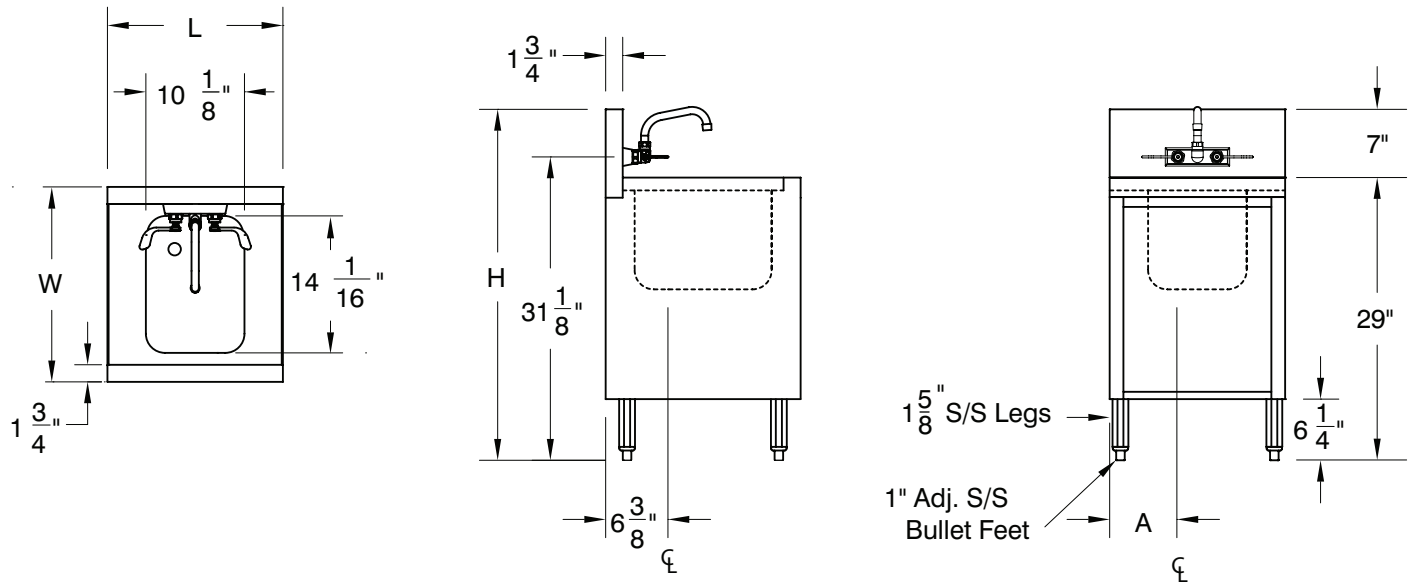

DIMENSIONS and SPECIFICATIONS

TOL Overall: $\pm .500''$ Interior: $\pm .250''$

ALL DIMENSIONS ARE TYPICAL

PRHSC-19 Series

Shown with optional wrist handles