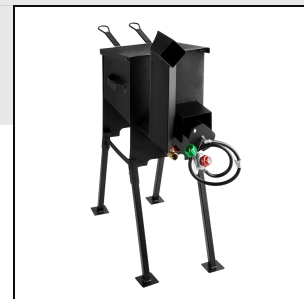

BACKYARD PRO

Backyard Pro BP4GEFS 4 Gallon Steel Liquid Propane Stationary Outdoor Deep Fryer - 90,000 BTU

#554BP4GEFS

Technical Data

Width	13 Inches
Depth	26 Inches
Height	36 Inches
Fryer Usage	Low Production
Installation Type	Freestanding
Material	Steel
Number of Fry Baskets	2 Fry Baskets
Number of Fry Pots	1 Fry Pots
Oil Capacity	4 gal.
Power Type	Liquid Propane
Total BTU	90000 BTU
Type	Fryers

Features

- Durable steel 4 gallon tank with rear mounted drain
- Great for fish fries, onion rings, french fries, wings, and other fried foods
- Includes two fryer baskets with coated handles, large front mounted thermometer, and regulator hose
- Flame shielded by protective wind guards
- Liquid propane; 90,000 BTU of power offers extremely fast recovery times

Certifications

Portable LP Tank Connection

Notes & Details

Fry up fish, french fries, chicken, and more with this Backyard Pro BP4GEFS 4 gallon steel liquid propane stationary outdoor deep fryer! Boasting a 4 gallon oil capacity and 90,000 BTU of heating power, this deep fryer has the power to keep up with demand at fish fries, patio cookouts, tailgating parties, BBQs, and other outdoor events, while still being compact enough for easy storage. It includes two fry baskets so you can begin frying up your delicious menu items right away .

With a carbon steel construction, this fryer is built to last. Plus, the flame in this model is protected by wind guards, making it easier to fry foods for a BBQ with any kind of weather! The fryer's pot design pushes sediment to the bottom of the fryer, providing a cleaner frying experience. The rear drain makes changing out oil easy, when it has cooled after frying. This unit also boasts an extremely fast recovery time, taking up less cooking time, and reducing the amount of oil both absorbed into the food and needed to refill the deep fryer after frying. This unit features a front-mounted thermometer for easy temperature monitoring.