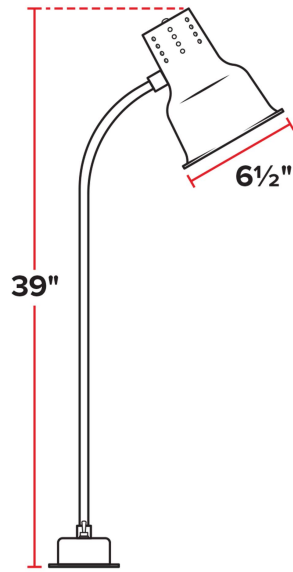

Plan View

Notes & Details

Keep food hot and fresh with this Avantco HL39BK 39" black single arm bulb warmer flexible heat lamp. This heat lamp can warm baked goods, fried foods, carving station meats, and more. This lamp's flexible arm can be lowered toward or raised away from foods with ease. This allows you to adjust the lamp to your space and food requirements, tailoring it to your specific needs and keeping your food hot.

The lamp's attractive finish and drilled stainless steel shade will complement any decor. Its on / off toggle switch is located away from the heat zone for safety. The lamp comes with a 250W red bulb. This lamp can be mounted to a table or countertop with the Avantco PCLMPSS stainless steel clamp for heat lamps (sold separately). The sockets are ceramic insulated and furnished with a nickel-plated copper screw shell and contact point to prevent fusing and ensure you get a long life out of your heat lamp. This lamp requires a 120V electrical connection.

⚠ WARNING: This product can expose you to chemicals including lead, which are known to the State of California to cause cancer, birth defects, or other reproductive harm. For more information, go to www.p65warnings.ca.gov.