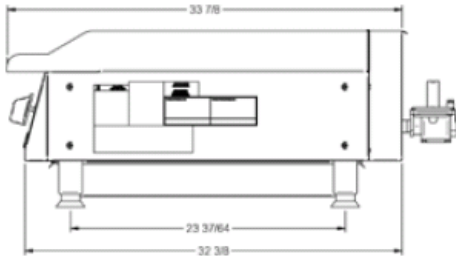

PRODUCT:

QUANTITY:

ITEM:

PRODUCT SPECIFICATIONS:

Construction:

Stainless steel top skirt, grease trough, grease collector drawer, and front panel. Stainless steel radiant. Aluminized steel sides and back panel. 4" adjustable legs. Welded construction. Field convertible and adjustable gas regulator.

Gas Specifications:

HCRB-2424i: 4 burners, 80,000 BTUH total, 23.4 kw
HCRB-2436i: 6 burners, 120,000 BTUH total, 35.2 kw
HCRB-2448i: 8 burners, 160,000 BTUH total, 46.9 kw
HCRB-2460i: 10 burners, 200,000 BTUH total, 58.6 kw
HCRB-2472i: 12 burners, 240,000 BTUH total, 70.3 kw

Cooking Surface:

HCRB-2424i: 22 3/4" D x 24" W (57.9cm x 61cm)
HCRB-2436i: 22 3/4" D x 36" W (57.9cm x 91.5cm)
HCRB-2448i: 22 3/4" D x 48" W (57.9cm x 121.9cm)
HCRB-2460i: 22 3/4" D x 60" W (57.9cm x 152.4cm)
HCRB-2472i: 22 3/4" D x 70" W (57.9cm x 182.9cm)

Overall Dimensions:

HCRB-2424i: 15 7/32" H x 24"W x 33 7/8"D
HCRB-2436i: 15 7/32" H x 36"W x 33 7/8"D
HCRB-2448i: 15 7/32" H x 48"W x 33 7/8"D
HCRB-2460i: 15 7/32" H x 60"W x 33 7/8"D
HCRB-2472i: 15 7/32" H x 72"W x 33 7/8"D

Shipping Information:

HCRB-2424i: 193 lbs. (88kg)   HCRB-2436i: 264 lbs. (120kg)
HCRB-2448i: 335 lbs. (176kg)   HCRB-2460i: 543 lbs. (246kg)
HCRB-2472i: 613 lbs. (373kg)

F.O.B. Allen, TX 75013

Heavy Duty Cookline Lava Rock Charbroiler
Model HCRB-2424