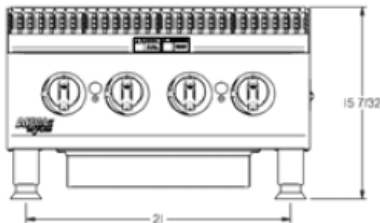

*APW Wyott reserves the right to modify specifications or discontinue models without incurring obligation.