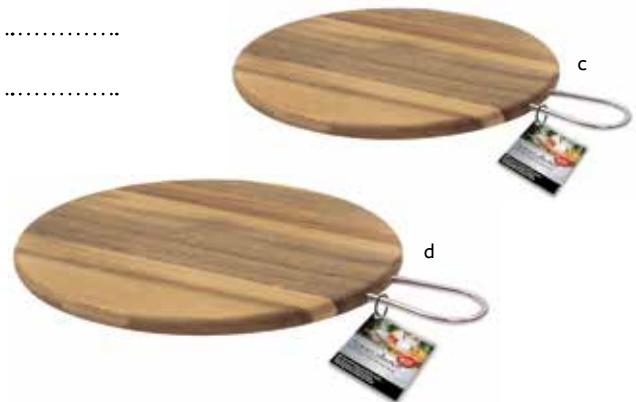

DISPLAY BREAD BOARDS WITH BRUSHED NICKEL EYELET

Item #	Description	Min Order	Case Pack	List Price (\$)
NEW a. ACAMBB1206	Acacia Display Bread Board w/ Brushed Nickel Eyelet, 8 x 6 x 5/8" with 4" handle	1 ea	12 ea	
NEW b. ACAMBB1507	Acacia Display Bread Board w/ Brushed Nickel Eyelet, 10 1/2 x 7 1/4 x 5/8" with 4 1/2" handle	1 ea	12 ea	

ACACIA DISPLAY BREAD BOARDS WITH METAL HANDLES

RECTANGULAR DISPLAY BOARD WITH HANDLES

Item #	Description	Min Order	Case Pack	List Price (\$)
NEW a. ACAMR1606	Acacia Rectangular Display Board, 14 x 6 x ¾" w/ Metal 1¼" Handles	1 ea	8 ea	
NEW b. ACAMR2007	Acacia Rectangular Display Board, 17 x 7 x ¾" w/ Metal 1¼" Handles	1 ea	8 ea	

ROUND DISPLAY BOARD WITH HANDLES

Item #	Description	Min Order	Case Pack	List Price (\$)
NEW c. ACAMR10	Acacia Round Display Board, 10" dia x ¾" w/ Metal 3" Handle	1 ea	12 ea	
NEW d. ACAMR12	Acacia Round Display Board, 12" dia x ¾" w/ Metal 3" Handle	1 ea	12 ea	
NEW ACAMR14	Acacia Round Display Board, 14" dia x ¾" w/ Metal 3" Handle	1 ea	12 ea	