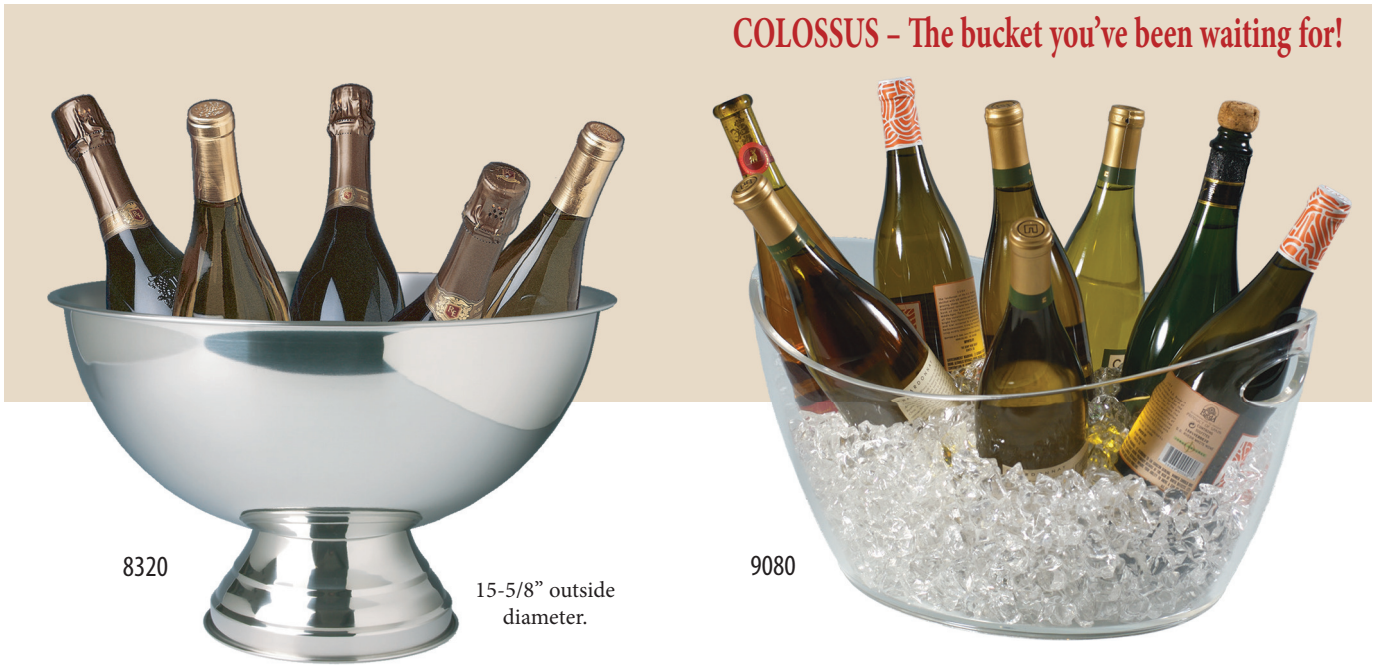

CHAMPAGNE AND WINE COOLERS AND SPITTOONS

COLOSSUS - The bucket you've been waiting for!

8320

15-5/8" outside diameter.

9080

8320 Majordomo Catering Bowl, Stainless Steel

13 qt. rim-full capacity. Bright polish outside; brushed inside. Four welds hold the pedestal base to the bowl. 9-3/4" high, 15-5/8" outside dia. at top, 7-3/8" outside dia. at base. Pkg. Code: BX.

Imprint area: 3" X 3". Metal Laser.

9080 Colossus 8-Bottle Oval Bucket, Clear Acrylic

Strongest handles on the market. This jumbo heavy-duty bucket can hold up to 8 bottles of wine with ice. Convenient side handles make it transportable. Weighs 5-3/4 lbs. 19" long, 12-3/4" wide, 7-1/2" tall at the center. Walls are 8.5 mm (.33") thick. Pkg. Code: BU.

Imprint area: 3" X 2" Screen/Pad Print or 6" X 2" Laser.

ColorBlast Imprint area: 3" X 3"

90-9281TP

9280

9277

9278

Removable Top

Removable Top

9278 Personal Spittoon - New World Style, Brushed Stainless Steel

Handy, small spittoon has comfortable welded steel handle and removable top. 26 oz. Rim-full capacity. Measures 5"H x 3-5/8" dia. at top. Pkg. Code: BX. Imprint area: 1-1/2" X 1-1/2", Metal Laser.