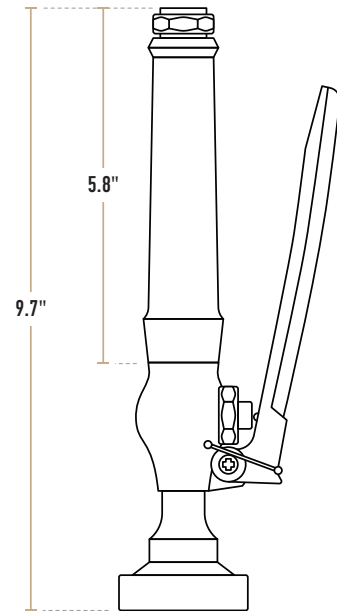

Features:

- Compatible with all Waterloo pre-rinse faucets
- 180°F temperature rating
- Industry-leading 3 year warranty

Technical Details:

Front View

Bottom View

 Specifications:

Item	Spray Valve Type	Inlet Size	Flow Rate
750PRSVLF	Pre-Rinse	3/4" Male	0.65 GPM
750PRSV	Pre-Rinse	3/4" Male	1.15 GPM