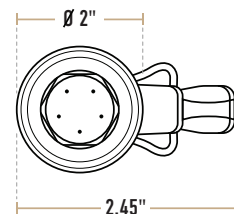

Features:

- Compatible with all Waterloo pre-rinse faucets
- 180°F temperature rating
- Industry-leading 3 year warranty

Technical Details:

Front View

Bottom View

 Specifications:

Item	Spray Valve Type	Inlet Size	Flow Rate
750PRSVLF	Pre-Rinse	3/4" Male	0.65 GPM
750PRSV	Pre-Rinse	3/4" Male	1.15 GPM