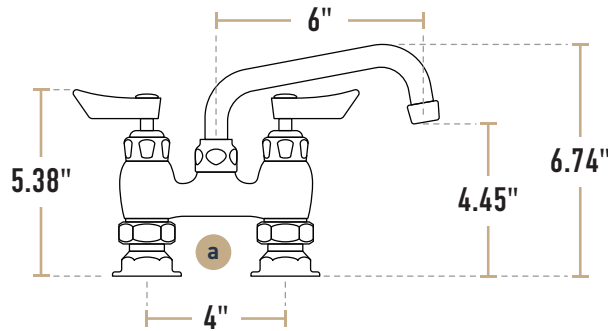

750FD46

Deck-Mounted Faucet with 6" Swing Spout

Technical Details:

Connections

a (2) 1/2" NPT Inlets

Front View