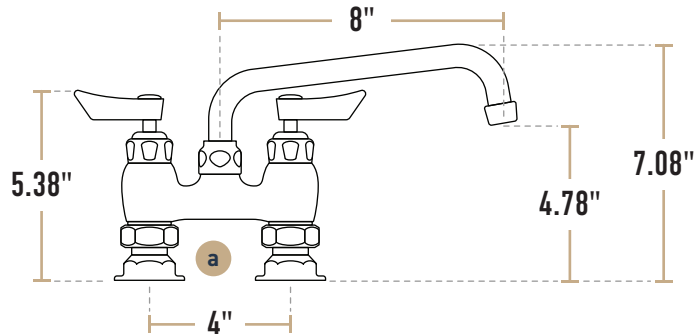

Deck-Mounted Faucet with 8" Swing Spout

Technical Details:

Connections

a (2) 1/2" NPT Inlets

Front View