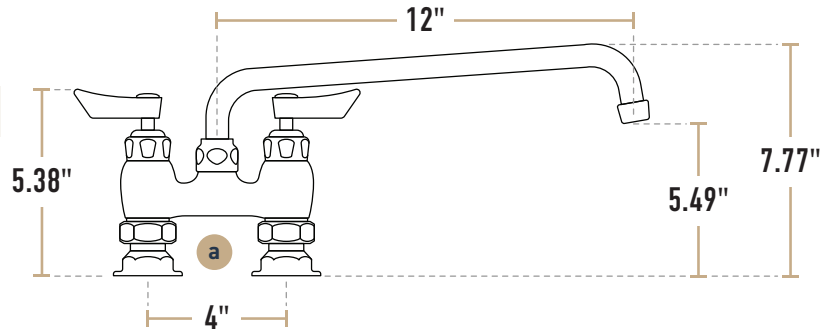

### Connections

**a** (2) 1/2" NPT Inlets

Front View

rev. 04/21

# Deck-Mounted Faucet with 12" Swing Spout