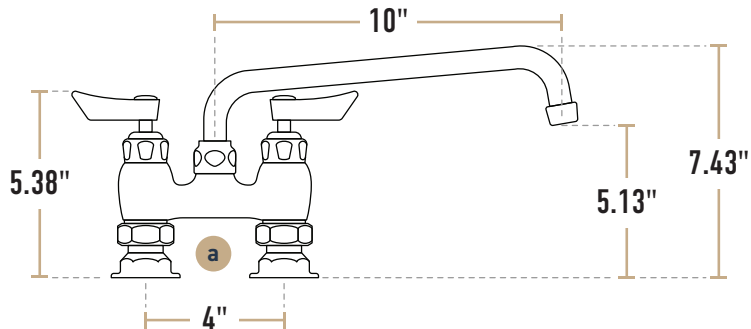

# Deck-Mounted Faucet with 10" Swing Spout

### Connections

**a** (2) 1/2" NPT Inlets

Front View

rev. 04/21