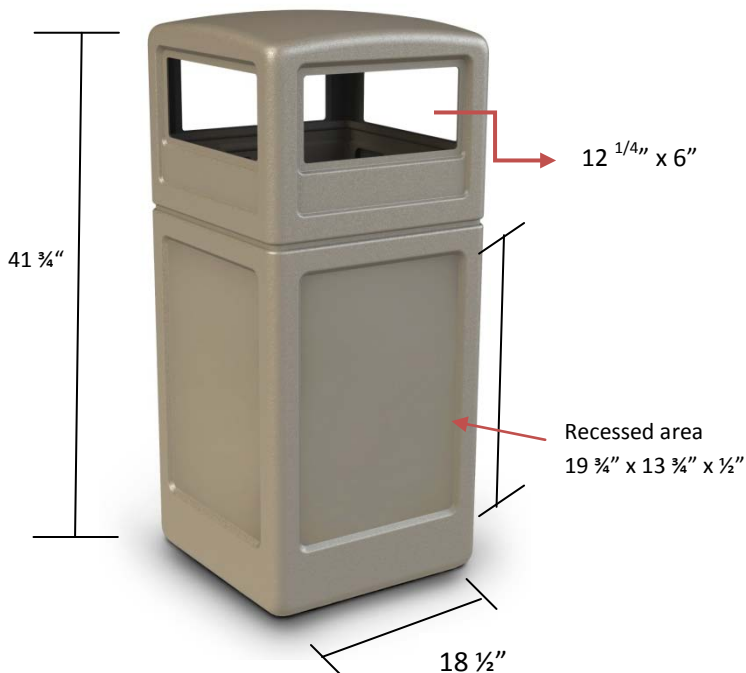

Square Waste Container with Dome Lid

Item#:

73290199 – Black

73290299 – Beige

73290399 – Gray

73290499 – Blue

Material Process: Blow-Molded with HDPE

Unit Size	Capacity	Weight
41 ¾" H 18 ½" W 18 ½" L	42-Gallons	24 lbs

Grab Bag System

Carton Size	# Cartons Shipped	Dimensional Wt.	Carton Wt.
(Ctn1) 19"L x 20" W x 35"H (Ctn2) 18 ½"L x 19" W x 16"H	(1) Waste Container (2) Dome Lid	(Ctn1) 80 lbs (Ctn2) 35 lbs	(Ctn1) 21 lbs (Ctn2) 8 lbs

- Ships at Dimensional Weight.

Contemporary style dome lid helps keep the weather elements out and allows for convenient disposal on all sides. This heavy-duty waste container is designed to withstand the harshest environments and is perfect for indoor or outdoor use.

- Large 42-gallon trash capacity with a removable ashtray uses 45 gallon trash bags and is perfect for high traffic areas
- Large 12.25" x 6" Openings on all four sides allow for convenient disposal
- Lid fits snug to base and lifts off for easy trash removal. Trash receptacle includes patented Grab Bag™ system and additional routed openings to secure trash bag in place
- Environmentally friendly; molded from long-lasting recycled polyethylene; won't rust, dent or chip
- Plastic is approximately 1/8" thick for extra durability
- 50% post-consumer recycled content (color black)
- 25% post-consumer recycled content (colors beige, gray and blue)
- Made in U.S.A
- 1-year warranty