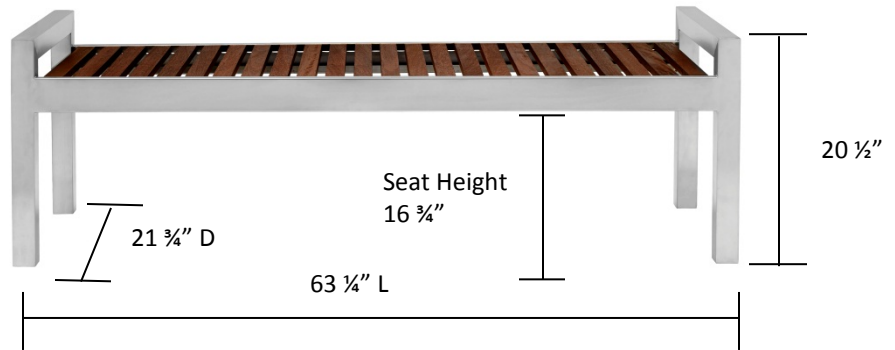

Skyline Wood Bench with Stainless Steel Legs

Item #:
725453 – 5 Foot Espresso Wood w/ Stainless Steel
Legs

Material Process: Stainless Steel, 304-grade with natural wood

Standard Inclusions: Surface mounting hardware

Shipping Information: Ships assembled via Truck

Pre-Production Estimate

Length	Depth	Height	Seat Depth	Backrest Height	Seat Height	Standard Size	Weight
63 1/4"	21 3/4"	20 1/2"	21 3/4"	N/A	16 3/4"	5 Ft	35 lbs
Carton Size	# Cartons Shipped	Dimensional Wt.	Carton Wt.	Pallet Size	Product + Pallet Weight		
67"L x 26"D x 25"H	1 via Truck	263 lbs	75 lbs	76"L x 36"W x 75"H (3 cartons per pallet)	233 lbs		

Wood bench with attractive stainless steel legs creates a casual, comfortable seating area for indoor or outdoor use. This stylish bench can be used in office buildings, hotels, gardens, parks or anywhere you want to offer an inviting, relaxing atmosphere.

- Attractive wood slats with an Espresso dark finish is durable and designed to withstand harsh weather conditions, perfect for outdoor or indoor use
- The 1 1/2" wood slats offer a rich look and comfortable place to rest
- Decorative, 304-gauge stainless steel sides and legs are attractive and very durable
- Portable bench allows placement in a variety of settings or secure the bench to a concrete surface. Predrilled anchor hole openings on legs allow for surface mounting on concrete, hardware included
- Bench ships fully assembled and ready to use
- Wood slats are resistant to moisture, splintering and warping. To maintain the natural wood look; we recommend re-staining as needed
- Made in Malaysia
- 1-year warranty