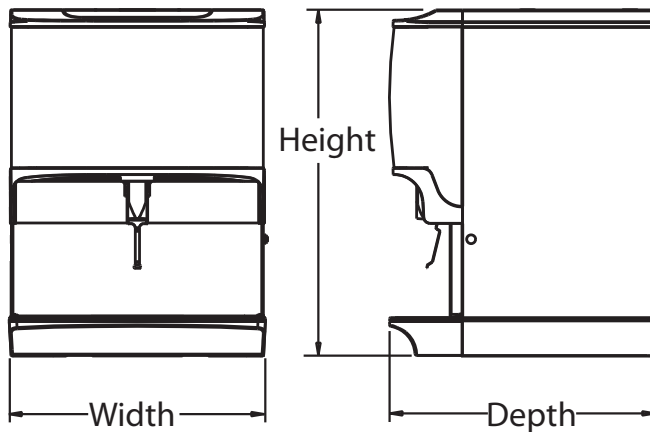

ISO 9001:2000
Quality System
Certified

2100 Future Drive
Sellersburg, IN 47172 USA

Tel: 812.246.7000
Fax: 812.246.7024

www.manitowocbeverage.com/us

Specifications

	S-150	S-200	S-250
Standard Features	Lighted merchandiser, Ice graphics, leg kit, and drain kit.		
Approx. Shipping Weights	185.12 lbs. / 69.09 kgs.	235 lbs. / 107 kgs.	260 lbs. / 152 kgs.
Countertop Weight (w/o ice)	133.12 lbs. / 60.38 kgs.	184 lbs. / 69 kgs.	204 lbs. / 118 kgs.
Ice Storage Capacity	Up to 150 lbs. / 68 kgs.	Up to 200 lbs. / 91 kgs.	Up to 250 lbs. / 114 kgs.
Electrical Requirements	Dispenser: 120V/60Hz/2.8FLA. 220V/50Hz/1 also available.		
Drain	Single 0.75" (1.91 cm) PVC (N.P.T.) drain fitting extends from drain pan Units can be drained from the bottom or back of unit.		
Ice Machine Compatibility	Manual fill or top-mount with compatible ice machines. Contact MBE for adapter kit requirements for top-mounted ice machine applications.		
Options	Extended front splash panel, Flomatic water valve and side splash panels. S250 Model available with Flomatic 424 and 464 beverage valves in sanitary lever, push button, portion control or autofill. Other valves available, contact factory for details.		

	S-150	S-200	S-250
Width	23.00"	30.00"	30.00"
	58.42 cm	76.20 cm	76.20 cm
Depth	31.13"	31.13"	31.13"
	79.07 cm	79.07 cm	79.07 cm
Height*	34.88"	34.88"	40.88"
	88.60 cm	88.60 cm	103.8 cm

*Height dimension without full lid.
Add .50" (1.27 cm) for full lid.