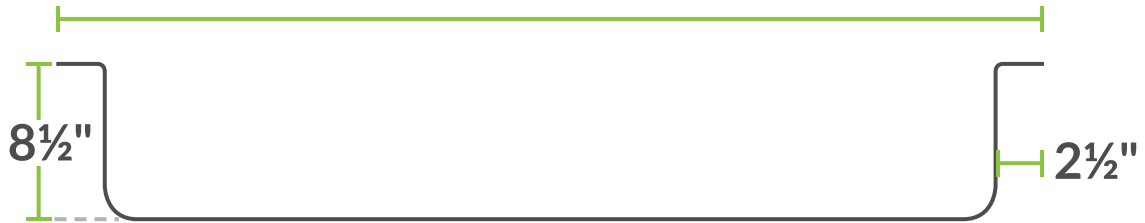

SPECIFICATIONS

ITEM	LENGTH	WIDTH	HEIGHT	NUMBER OF POT HOOKS
600SLW24	29"	8½"	2"	2
600SLW36	41"	8½"	2"	3
600SLW48	53"	8½"	2"	4
600SLW60	65"	8½"	2"	5
600SLW72	77"	8½"	2"	6

04/2020

STAINLESS STEEL • WALL-MOUNTED
POT RACKS
WITH SINGLE LINE & HOOKS

TOP

LENGTH

FRONT

SIDE