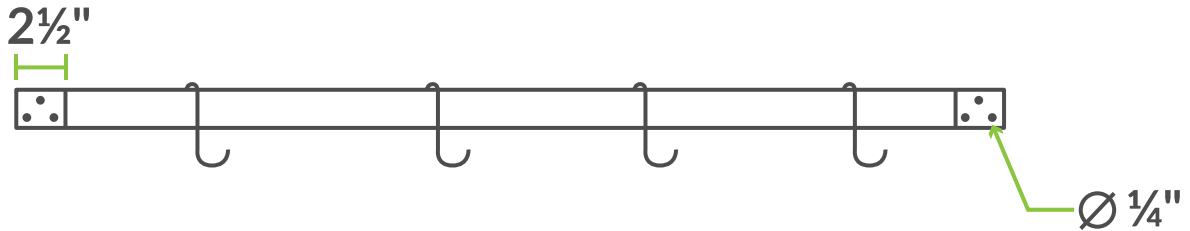

SPECIFICATIONS

ITEM	LENGTH	WIDTH	HEIGHT	NUMBER OF POT HOOKS
600SLW24	29"	8½"	2"	2
600SLW36	41"	8½"	2"	3
600SLW48	53"	8½"	2"	4
600SLW60	65"	8½"	2"	5
600SLW72	77"	8½"	2"	6

04/2020

STAINLESS STEEL • WALL-MOUNTED
POT RACKS
WITH SINGLE LINE & HOOKS

TOP

LENGTH

FRONT

SIDE