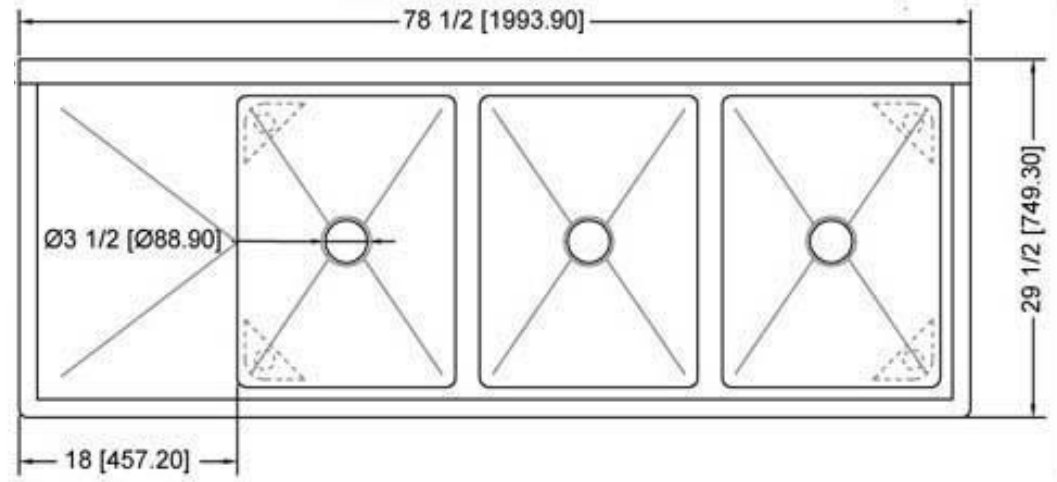

16GA.304S/S sink, 3comp: 18"X24"X14"
 16GA.galvanized leg and socket
 Stainless steel bullet feet
 18" left drainboard
 Centered drain with 3.5" drain basket
 Wooden skid packing
 G.W.: 64.80KGS

600S3182418 LFT