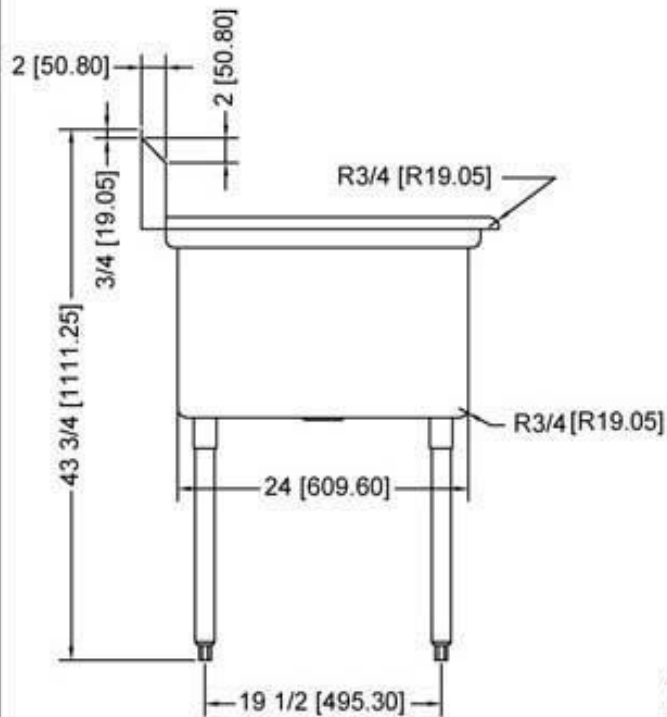

16GA.304S/S sink, 3comp: 18"X24"X14"
 16GA.galvanized leg and socket
 Stainless steel bullet feet
 18" left drainboard
 Centered drain with 3.5" drain basket
 Wooden skid packing
 G.W.: 64.80KGS

600S3182418 LFT