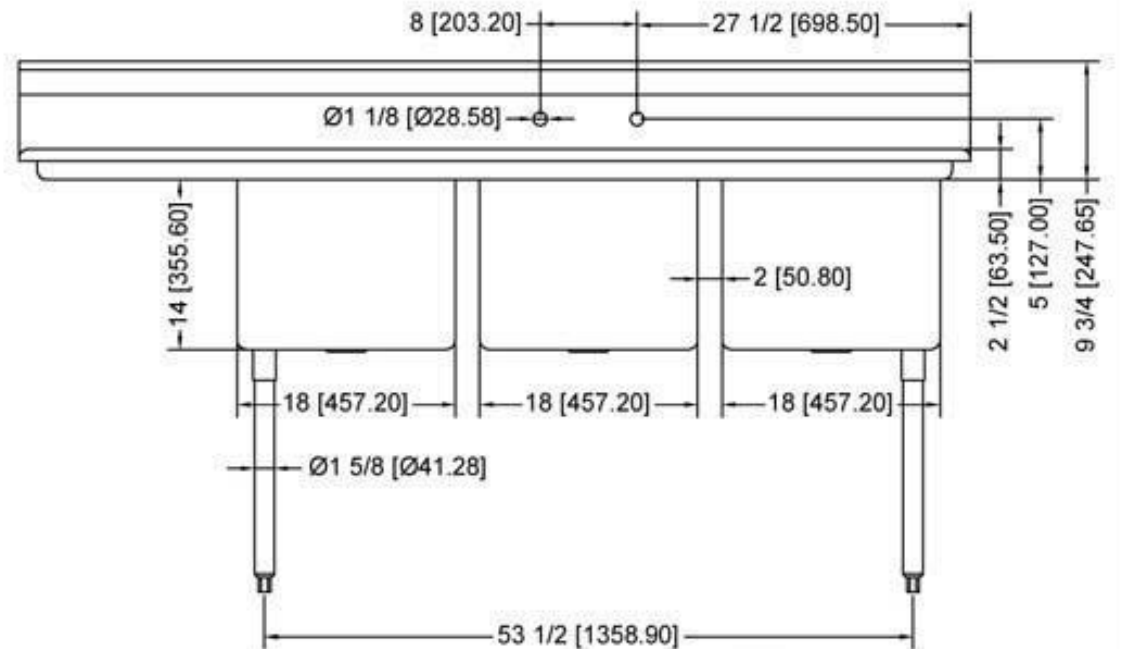

16GA.304S/S sink, 3comp: 18"X24"X14"
 16GA.galvanized leg and socket
 Stainless steel bullet feet
 18" left drainboard
 Centered drain with 3.5" drain basket
 Wooden skid packing
 G.W.: 64.80KGS

600S3182418 LFT