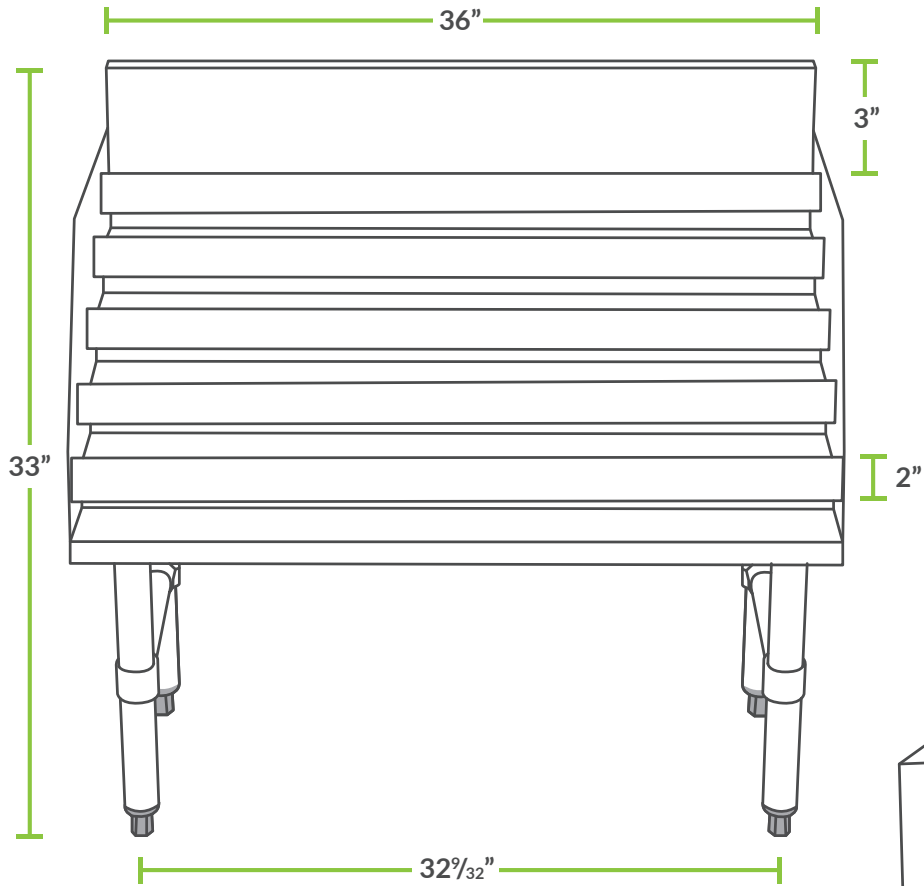

36" FIVE-TIERED STAINLESS STEEL LIQUOR DISPLAY RACK

ITEM #: _____ QUANTITY: _____

PROJECT: _____

APPROVAL: _____

DATE: _____

FEATURES

- 23" deep
- Five-tiered design
- 18 gauge type 304 stainless steel bottom, back, sides, hat channel, and steps
- 2" wide bars hold bottles in place
- Galvanized legs and bracing with plastic bullet feet

09/2019

SPECIFICATIONS

ITEM	LENGTH	WIDTH	HEIGHT	BACKSPLASH HEIGHT	CAPACITY
600LDR2336	36"	23"	33"	3"	45 Bottles

36" FIVE-TIERED STAINLESS STEEL LIQUOR DISPLAY RACK

FRONT

SIDE