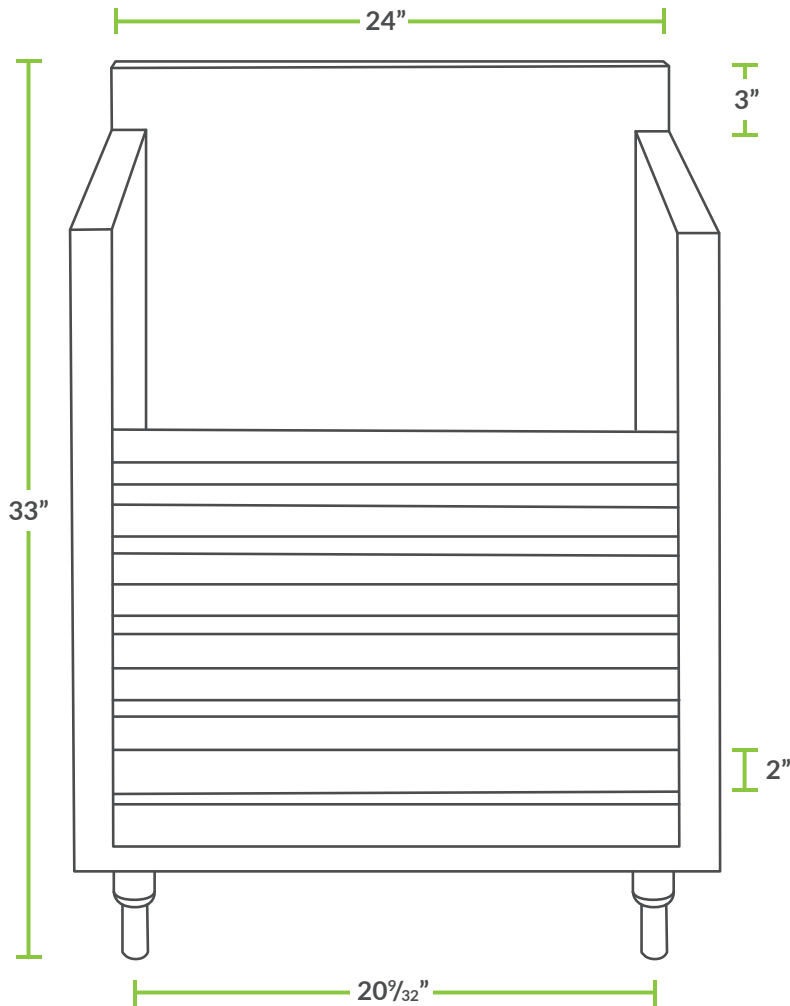

24" FIVE-TIERED STAINLESS STEEL LIQUOR DISPLAY CABINET

ITEM #: _____ QUANTITY: _____

PROJECT: _____

APPROVAL: _____

DATE: _____

FEATURES

- 23" deep
- Five-tiered design
- 18 gauge type 304 stainless steel bottom, back, sides, hat channel, and steps
- 2" wide bars hold bottles in place
- Galvanized legs and bracing with plastic bullet feet

09/2019

SPECIFICATIONS

ITEM	LENGTH	WIDTH	HEIGHT	BACKSPLASH HEIGHT	CAPACITY
600LDC2324	24"	23"	33"	3"	30 Bottles

24" FIVE-TIERED STAINLESS STEEL LIQUOR DISPLAY CABINET

FRONT

SIDE