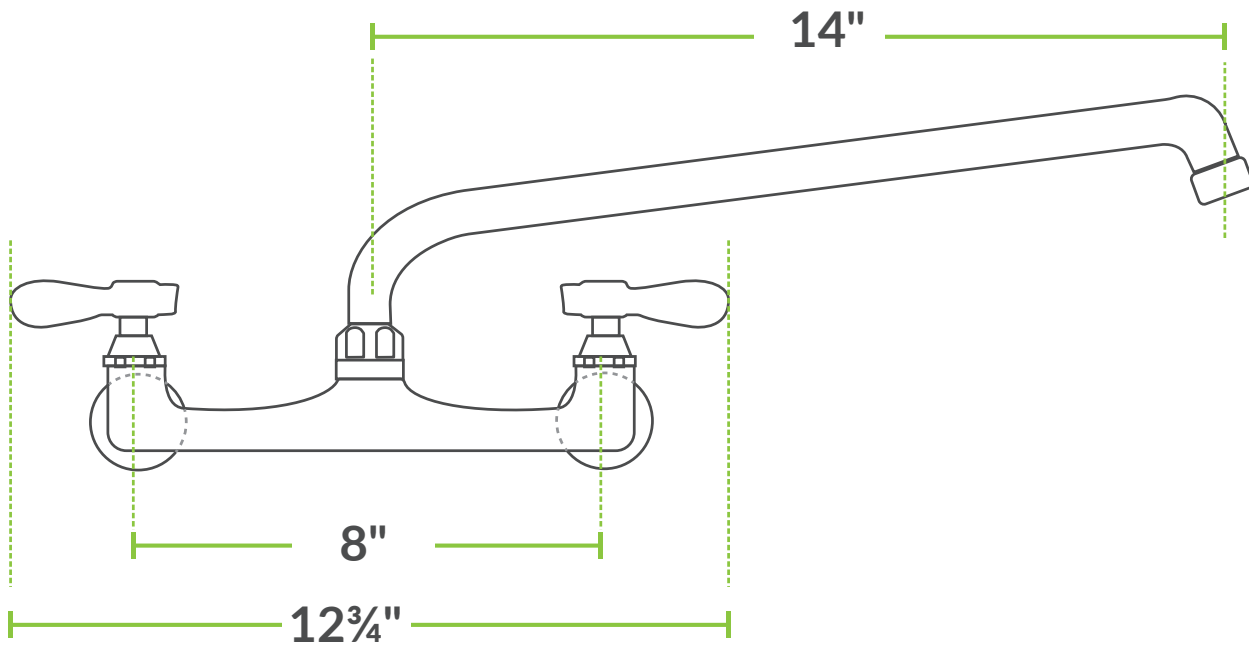

STAINLESS STEEL WALL MOUNTED
HAND SINK FAUCET
WITH 14" SWING SPOUT

REGENCY
Plumbing and Hardware

FRONT