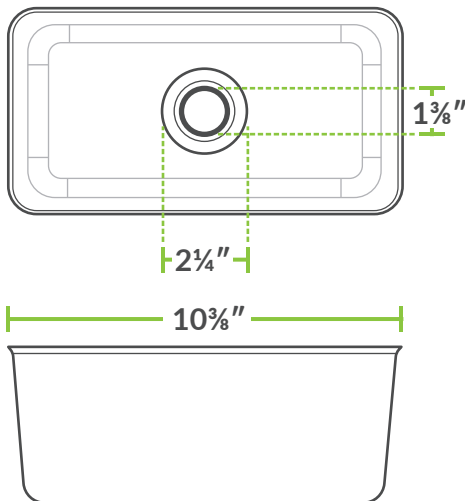

STAINLESS STEEL ONE BOWL ICE CREAM DIPPER WELL AND FAUCET SET

ITEM #: _____ QUANTITY: _____

PROJECT: _____

APPROVAL: _____

DATE: _____

FEATURES

- Made of durable, corrosion-resistant 18 gauge type 304 stainless steel
- Includes a stainless steel bottom mounting angle
- A single welded divider splits the bowl
- Faucet with a $\frac{3}{8}$ " male inlet included for easy filling
- Comes with a 1" drain and a removable overflow pipe

SPECIFICATIONS

ITEM	OVERALL LENGTH	OVERALL WIDTH	OVERALL HEIGHT	BOWL LEFT TO RIGHT	BOWL FRONT TO BACK	BOWL DEPTH	DRAIN
600DW11	11"	5 $\frac{3}{8}$ "	7 $\frac{3}{8}$ "	10 $\frac{3}{8}$ "	5 $\frac{3}{8}$ "	4 $\frac{1}{16}$ "	1"

4/2019

STAINLESS STEEL ONE BOWL ICE CREAM DIPPER WELL AND FAUCET SET

TOP

FRONT

SIDE

BOWL

HARDWARE