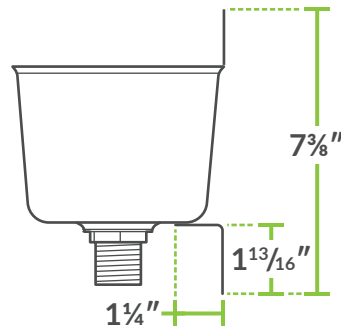

STAINLESS STEEL ONE BOWL ICE CREAM DIPPER WELL AND FAUCET SET

ITEM #: _____ QUANTITY: _____

PROJECT: _____

APPROVAL: _____

DATE: _____

FEATURES

- Made of durable, corrosion-resistant 18 gauge type 304 stainless steel
- Includes a stainless steel bottom mounting angle
- A single welded divider splits the bowl
- Faucet with a $\frac{3}{8}$ " male inlet included for easy filling
- Comes with a 1" drain and a removable overflow pipe

SPECIFICATIONS

ITEM	OVERALL LENGTH	OVERALL WIDTH	OVERALL HEIGHT	BOWL LEFT TO RIGHT	BOWL FRONT TO BACK	BOWL DEPTH	DRAIN
600DW11	11"	5 $\frac{3}{8}$ "	7 $\frac{3}{8}$ "	10 $\frac{3}{8}$ "	5 $\frac{3}{8}$ "	4 $\frac{1}{16}$ "	1"

4/2019

STAINLESS STEEL ONE BOWL ICE CREAM DIPPER WELL AND FAUCET SET

TOP

FRONT

SIDE

BOWL

HARDWARE