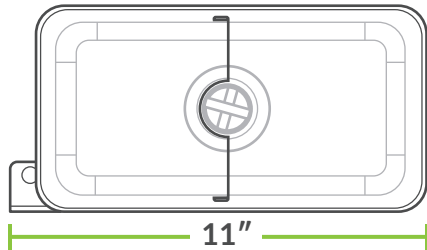

STAINLESS STEEL ONE BOWL ICE CREAM DIPPER WELL AND FAUCET SET

TOP

FRONT

SIDE

BOWL

HARDWARE