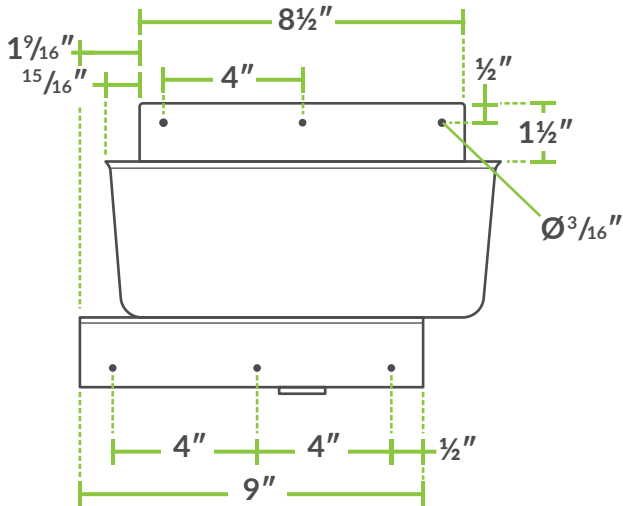

STAINLESS STEEL ONE BOWL ICE CREAM DIPPER WELL AND FAUCET SET

TOP

FRONT

SIDE

BOWL

HARDWARE