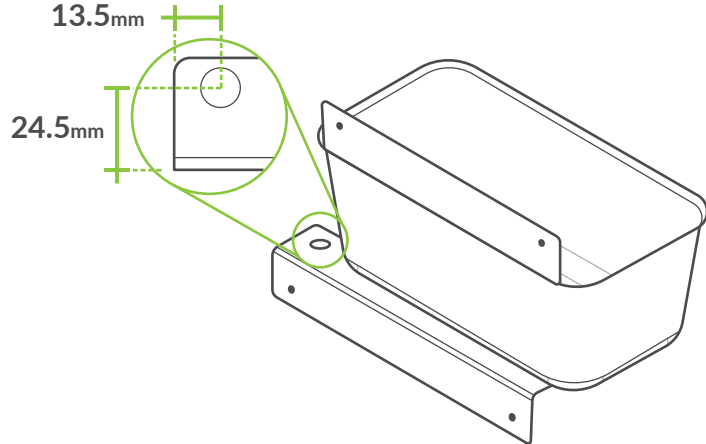

STAINLESS STEEL ONE BOWL ICE CREAM DIPPER WELL AND FAUCET SET

TOP

FRONT

SIDE

BOWL

HARDWARE