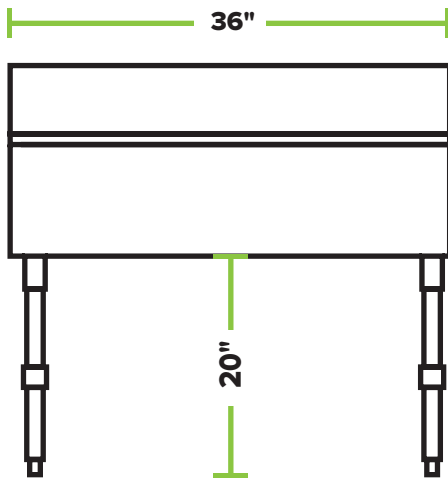

SPECIFICATIONS

| ITEM | LENGTH | WIDTH | HEIGHT | BACKSPLASH HEIGHT | WORK SURFACE HEIGHT |
|------------|--------|-------|--------|-------------------|---------------------|
| 600DBU2112 | 12" | 21" | 34" | 4" | 30" |
| 600DBU2118 | 18" | 21" | 34" | 4" | 30" |
| 600DBU2124 | 24" | 21" | 34" | 4" | 30" |
| 600DBU2130 | 30" | 21" | 34" | 4" | 30" |
| 600DBU2136 | 36" | 21" | 34" | 4" | 30" |
| 600DBU2148 | 48" | 21" | 34" | 4" | 30" |

SIDE

TOP

21" STAINLESS STEEL BAR DRAINBOARD

600DBU2124 • 21" x 24" X 34"

FRONT

SIDE

TOP

600DBU2130 • 30" x 21" X 34"

FRONT

SIDE

TOP

21" STAINLESS STEEL BAR DRAINBOARD

600DBU2136 • 36" x 21" X 34"

FRONT

SIDE

TOP

600DBU2148 • 48" x 21" X 34"

FRONT

SIDE

TOP