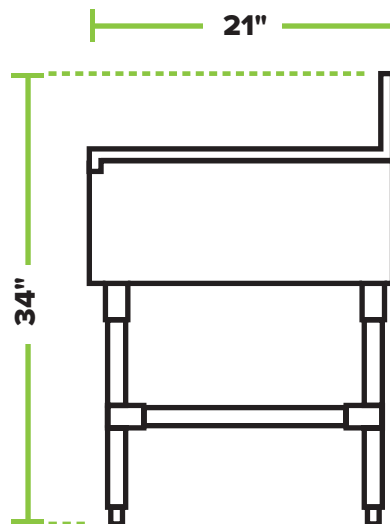

21" STAINLESS STEEL BAR DRAINBOARD

600DBU2124 • 21" x 24" X 34"

FRONT

SIDE

TOP

600DBU2130 • 30" x 21" X 34"

FRONT

SIDE

TOP