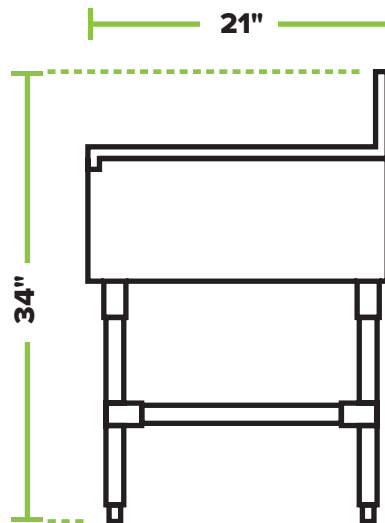

SPECIFICATIONS

| ITEM | LENGTH | WIDTH | HEIGHT | BACKSPLASH HEIGHT | WORK SURFACE HEIGHT |
|------------|--------|-------|--------|-------------------|---------------------|
| 600DBU2112 | 12" | 21" | 34" | 4" | 30" |
| 600DBU2118 | 18" | 21" | 34" | 4" | 30" |
| 600DBU2124 | 24" | 21" | 34" | 4" | 30" |
| 600DBU2130 | 30" | 21" | 34" | 4" | 30" |
| 600DBU2136 | 36" | 21" | 34" | 4" | 30" |
| 600DBU2148 | 48" | 21" | 34" | 4" | 30" |

21" STAINLESS STEEL BAR DRAINBOARD

REGENCY
Tables and Sinks

600DBU2112 • 12" x 21" X 34"

FRONT

SIDE

TOP

600DBU2118 • 18" x 21" X 34"

FRONT

SIDE

TOP

21" STAINLESS STEEL BAR DRAINBOARD

600DBU2124 • 21" x 24" X 34"

FRONT

SIDE

TOP

600DBU2130 • 30" x 21" X 34"

600DBU2148 • 48" x 21" X 34"

FRONT

SIDE

TOP