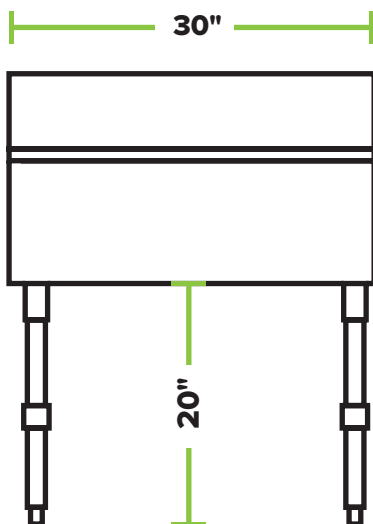

600DBU2130 • 30" x 21" X 34"

FRONT

SIDE