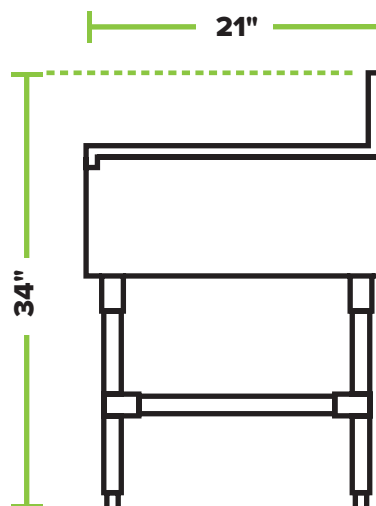

SPECIFICATIONS

| ITEM | LENGTH | WIDTH | HEIGHT | BACKSPLASH HEIGHT | WORK SURFACE HEIGHT |
|------------|--------|-------|--------|-------------------|---------------------|
| 600DBU2112 | 12" | 21" | 34" | 4" | 30" |
| 600DBU2118 | 18" | 21" | 34" | 4" | 30" |
| 600DBU2124 | 24" | 21" | 34" | 4" | 30" |
| 600DBU2130 | 30" | 21" | 34" | 4" | 30" |
| 600DBU2136 | 36" | 21" | 34" | 4" | 30" |
| 600DBU2148 | 48" | 21" | 34" | 4" | 30" |

21" STAINLESS STEEL BAR DRAINBOARD

REGENCY
Tables and Sinks

600DBU2112 • 12" x 21" X 34"

FRONT

SIDE

TOP

600DBU2118 • 18" x 21" X 34"

FRONT

SIDE

TOP

21" STAINLESS STEEL BAR DRAINBOARD

600DBU2124 • 21" x 24" X 34"

FRONT

SIDE

TOP

600DBU2130 • 30" x 21" X 34"

600DBU2148 • 48" x 21" X 34"

FRONT

SIDE

TOP