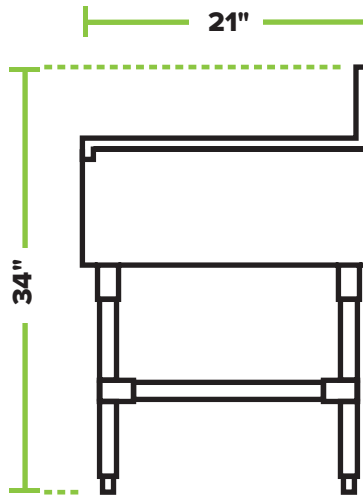

SPECIFICATIONS

| ITEM | LENGTH | WIDTH | HEIGHT | BACKSPLASH HEIGHT | WORK SURFACE HEIGHT |
|------------|--------|-------|--------|-------------------|---------------------|
| 600DBU2112 | 12" | 21" | 34" | 4" | 30" |
| 600DBU2118 | 18" | 21" | 34" | 4" | 30" |
| 600DBU2124 | 24" | 21" | 34" | 4" | 30" |
| 600DBU2130 | 30" | 21" | 34" | 4" | 30" |
| 600DBU2136 | 36" | 21" | 34" | 4" | 30" |
| 600DBU2148 | 48" | 21" | 34" | 4" | 30" |

21" STAINLESS STEEL BAR DRAINBOARD

REGENCY
Tables and Sinks

600DBU2112 • 12" x 21" X 34"

FRONT

SIDE

TOP

600DBU2118 • 18" x 21" X 34"

FRONT

SIDE

TOP

21" STAINLESS STEEL BAR DRAINBOARD

600DBU2124 • 21" x 24" X 34"

FRONT

SIDE

TOP

600DBU2130 • 30" x 21" X 34"

600DBU2148 • 48" x 21" X 34"

FRONT

SIDE

TOP