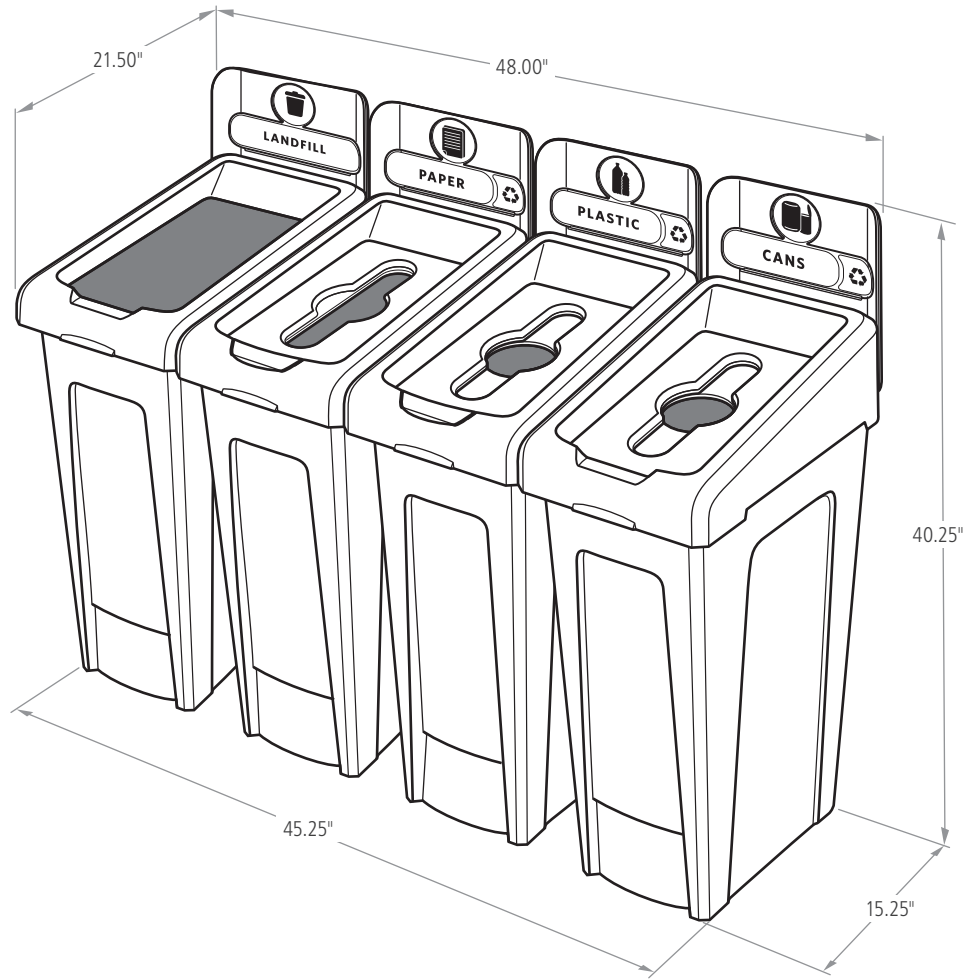

SLIM JIM[®] RECYCLING STATION 4-STREAM KIT

An adaptable recycling solution offers a front-of-house look with smart functionality.

Features and Benefits:

- Components snap in place without the use of hardware
- Hinging lid inserts are optimized to fit any size recyclable
- Venting channels for easy liner removal and a cinch grip to secure and hide liner bags

COLORS AVAILABLE

Black/Blue/Red/Yellow

Material Composition:

- Base: Polyethylene blend
- Lid: Polyethylene blend
- Connector: Polypropylene
- Billboard: Polypropylene
- Lid insert: Polypropylene

2007919

SLIM JIM[®] RECYCLING STATION 4-STREAM KIT

SKU #	DESCRIPTION	COLOR	CAPACITY GAL	LENGTH IN	WIDTH IN	HEIGHT IN	PACK SIZE
2007919	4-STREAM STATION LANDFILL/PAPER/PLASTIC/CANS	BLACK/BLUE/RED/YELLOW	23/23/23/23	21.50	48.00	40.25	1

162707 |

©2017 Rubbermaid Commercial Products LLC
8900 Northpointe Executive Park Drive, Huntersville, NC 28078