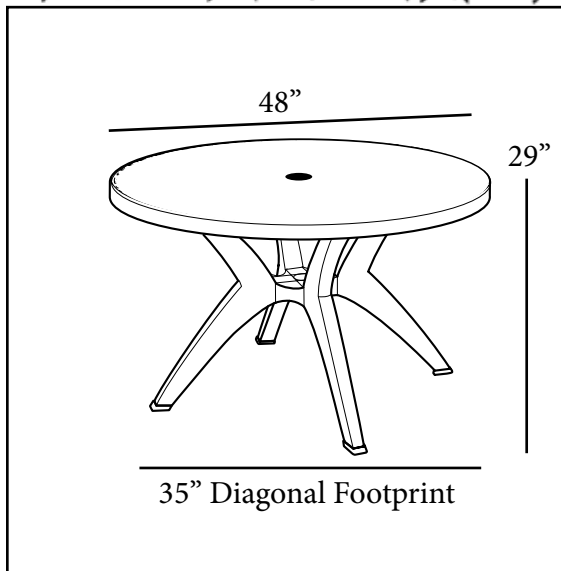

COMMERCIAL RESIN FURNITURE

Your best value for Food Service & Hospitality!

48" Round Molded Melamine Tabletop

with umbrella hole

Features & Benefits

Warranty: 2 Yrs.

- Granite finish tops to complement all Grosfillex chairs.
- Hard, smooth molded tabletop made of a molded wood/resin body with a fusion bonded melamine top.
- Stain, burn, scratch, and fade resistant.
- Use Grosfillex's resin y-leg base for extra stability.
- Large 1^{1/2}" umbrella hole with protective resin fitting and cap.
- Cleans easily with soap and water.
- Specifically designed and engineered for indoor/outdoor terraces and bars.
- Customize designs by mixing and matching tabletops and bases.
- Top and Base sold separately.

Product Specifications

Product Description	Reference Number	Color	UPC Code	Weight Each (lbs.)	Master Pack	Master Pack Volume (cu. ft.)
48" Round Molded Melamine Tabletop with umbrella hole Use Y-Leg Base	99891304	White	127385	42.00	1	3.11
	99891325	Granite Green	127392			