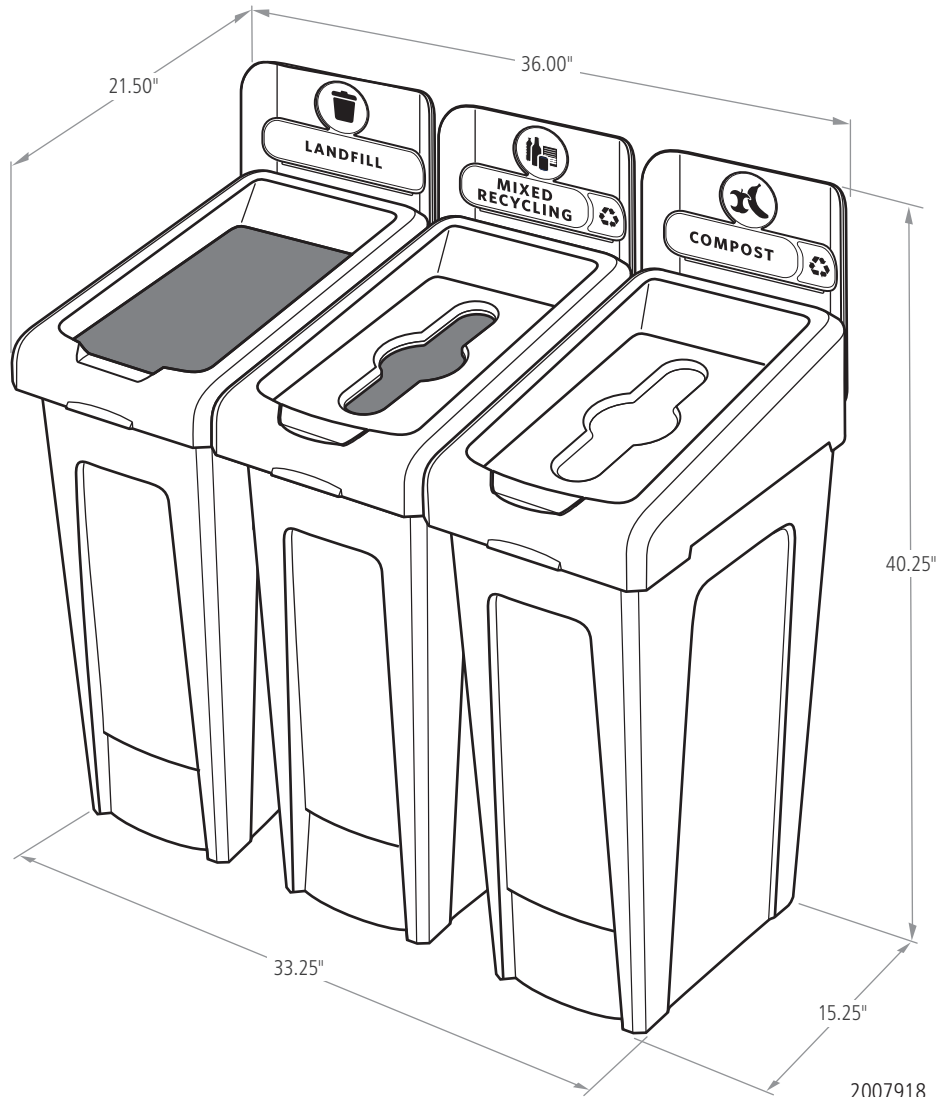

SLIM JIM® RECYCLING STATION 3-STREAM KIT

An adaptable recycling solution offers a front-of-house look with smart functionality.

Features and Benefits:

- Simple and durable execution. Components snap in place without the use of hardware
- Hinging lid inserts are optimized to fit any size recyclable
- Venting channels for easy liner removal and a cinch grip to secure and hide liner bags

COLORS AVAILABLE

Black/Blue/Yellow, Black/Blue/Green

Material Composition:

- Base: Polyethylene blend
- Lid: Polyethylene blend
- Connector: Polypropylene
- Billboard: Polypropylene
- Lid insert: Polypropylene

2007918

SLIM JIM® RECYCLING STATION 3-STREAM KIT

SKU #	DESCRIPTION	COLOR	CAPACITY GAL	LENGTH IN	WIDTH IN	HEIGHT IN	PACK SIZE
2007917	3-STREAM STATION LANDFILL/PAPER/BOTTLES/CANS	BLACK/BLUE/YELLOW	23/23/23	21.50	36.00	40.25	1
2007918	3-STREAM STATION LANDFILL/MIXED RECYCLING/COMPOST	BLACK/BLUE/GREEN	23/23/23	21.50	36.00	40.25	1