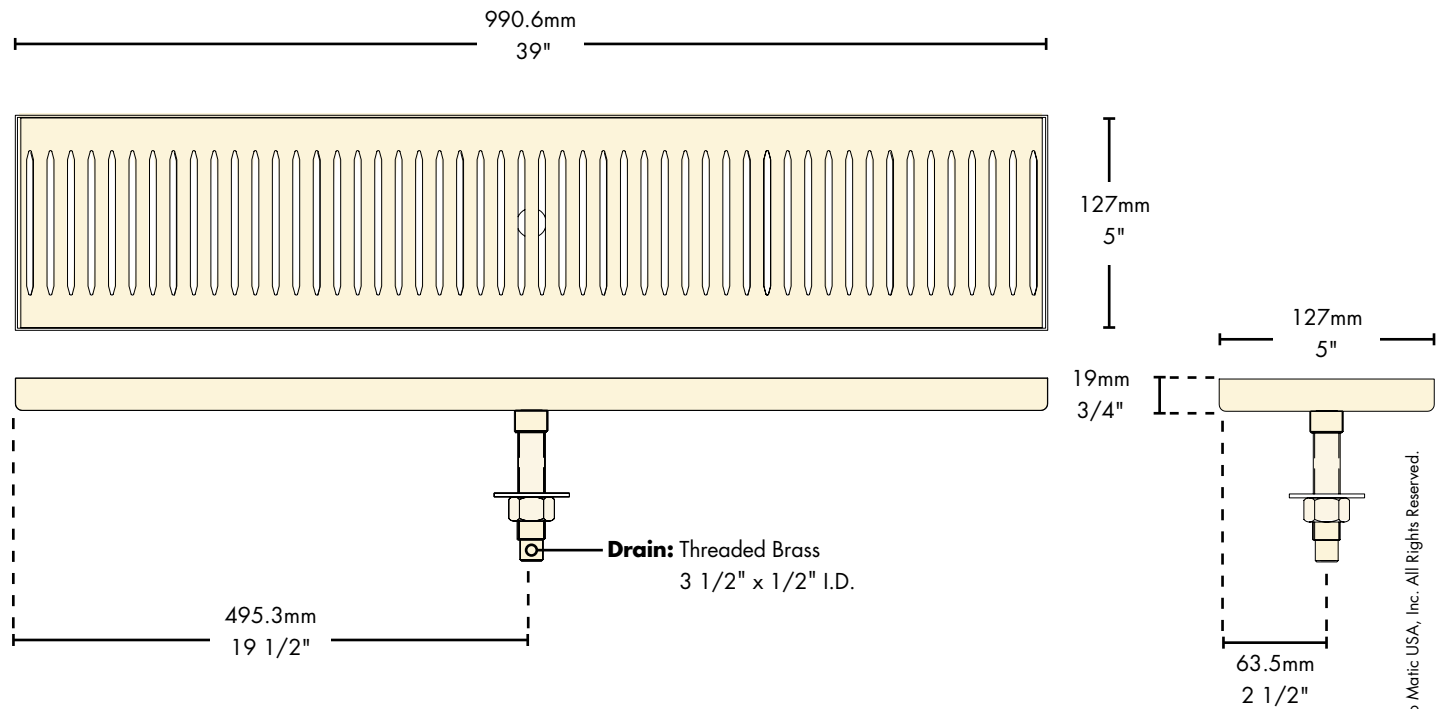

Specifications

Micro Matic reserves the right to change specifications without notice.

Part No.	Description	Shipping Weight	Box Dimensions
☐ DP-120D-39	Stainless Steel	3 kg	1016mm L x 203mm W x 51mm H
		7 lbs	40"L x 8"W x 2"H
☐ DP-120DSSPVD-39	PVD Brass	3 kg	1016mm L x 203mm W x 51mm H
		7 lbs	40"L x 8"W x 2"H

Dimensions

Copyright ©2007 Micro Matic USA, Inc. All Rights Reserved.

00191-D0507 12-07

www.micromatic.com

Toll Free: 1-(866) 327-4159

West	Central	Southeast	Northeast
19791 Bahama Street Northridge, CA 91324 Tel. (818) 701-9765 Fax. (818) 701-9844	10726 North Second Street Machesney Park, IL 61115 Tel. (815) 968-7557 Fax. (815) 968-0363	16121 Flight Path Drive Brooksville, FL 34604 Tel. (352) 799-6331 Fax. (352) 796-2429	4601 Saucon Creek Road Center Valley, PA 18034 Tel. (610) 625-4464 Fax. (610) 625-4466