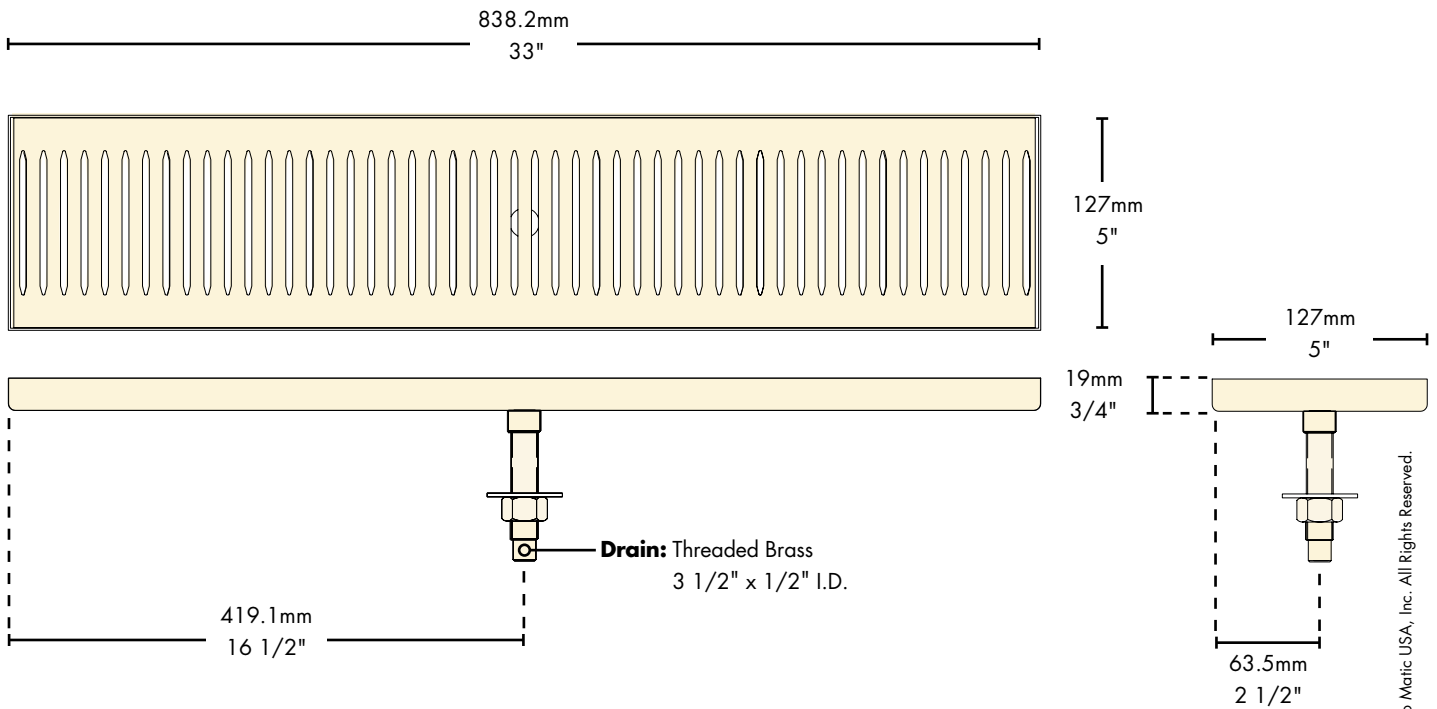

Specifications

Micro Matic reserves the right to change specifications without notice.

Part No.	Description	Shipping Weight	Box Dimensions
☐ DP-120D-33	Stainless Steel	3 kg	864mm L x 203mm W x 51 mm H
		6 lbs	34"L x 8"W x 2"H
☐ DP-120DSSPVD-33	PVD Brass	3 kg	864mm L x 203mm W x 51 mm H
		6 lbs	34"L x 8"W x 2"H

Dimensions

Copyright ©2007 Micro Matic USA, Inc. All Rights Reserved.

00189D0507 12-07

www.micromatic.com

Toll Free: 1-(866) 327-4159

West	Central	Southeast	Northeast
19791 Bahama Street Northridge, CA 91324 Tel. (818) 701-9765 Fax. (818) 701-9844	10726 North Second Street Machesney Park, IL 61115 Tel. (815) 968-7557 Fax. (815) 968-0363	16121 Flight Path Drive Brooksville, FL 34604 Tel. (352) 799-6331 Fax. (352) 796-2429	4601 Saucon Creek Road Center Valley, PA 18034 Tel. (610) 625-4464 Fax. (610) 625-4466