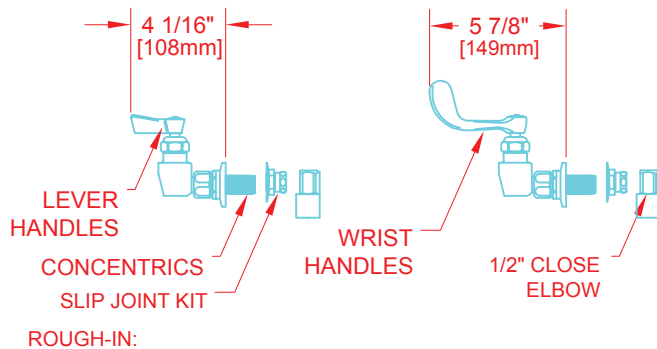

8" C/C BACKSPASH FAUCET

BACKSPASH

PRODUCT NAME:

8" BACKSPASH PRE-RINSE WITH
ADD-ON & ELBOWS

MODEL:

- 55425 6" SWING SPOUT W/ LEVER HANDLES
- 55433 8" SWING SPOUT W/ LEVER HANDLES
- 55441 10" SWING SPOUT W/ LEVER HANDLES
- 55468 12" SWING SPOUT W/ LEVER HANDLES
- 55476 14" SWING SPOUT W/ LEVER HANDLES
- 55484 16" SWING SPOUT W/ LEVER HANDLES

FEATURES:

CONTROL VALVE

- * 8" C/C BACKSPASH MOUNT
- * CONCENTRICS
- * INTERNAL SPRING LOADED CHECK VALVES
- * SWIVELLING SEAT DISKS
- * HOT SIDE STEM - RIGHT HAND
- * COLD SIDE STEM - LEFT HAND
- * STAINLESS STEEL SEATS
- * STAINLESS STEEL SEAT SCREWS
- * STAINLESS STEEL HANDLE SCREWS
- * 1/2" CLOSE ELBOWS

ADD-ON CONTROL VALVE

- * STEM - RIGHT HAND SWIVEL
- * HOT INDEX BUTTON
- * SWIVELLING SEAT DISKS
- * STAINLESS STEEL SEATS, SEAT SCREWS AND HANDLE SCREWS.

HOSE

- * 36" LENGTH
- * STAINLESS STEEL END FITTINGS
- * STAINLESS STEEL EXTERNAL JACKET
- * 3-PLY FIBER REINFORCED INTERNAL RUBBER HOSE
- * REPAIRABLE IN FIELD WITH SIMPLE TOOLS

ULTRA SPRAY VALVE

- * LOWEST ENERGY USER - 1.15 GPM @ 60 PSI
- * CLEANS FASTER - TEST PROVEN
- * ENGINEERED TO LAST - NO 'O' RINGS TO LEAK
- * INTERCHANGEABLE - FITS ALL BRANDS

WALL BRACKET

- * ADJUSTS FROM 2" TO 12"