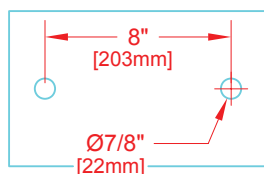

8" C/C BACKSPASH FAUCET

BACKSPASH

PRODUCT NAME:

8" BACKSPASH PRE-RINSE WITH
ADD-ON & ELBOWS

MODEL:

- 55425 6" SWING SPOUT W/ LEVER HANDLES
- 55433 8" SWING SPOUT W/ LEVER HANDLES
- 55441 10" SWING SPOUT W/ LEVER HANDLES
- 55468 12" SWING SPOUT W/ LEVER HANDLES
- 55476 14" SWING SPOUT W/ LEVER HANDLES
- 55484 16" SWING SPOUT W/ LEVER HANDLES

FEATURES:

CONTROL VALVE

- * 8" C/C BACKSPASH MOUNT
- * CONCENTRICS
- * INTERNAL SPRING LOADED CHECK VALVES
- * SWIVELLING SEAT DISKS
- * HOT SIDE STEM - RIGHT HAND
- * COLD SIDE STEM - LEFT HAND
- * STAINLESS STEEL SEATS
- * STAINLESS STEEL SEAT SCREWS
- * STAINLESS STEEL HANDLE SCREWS
- * 1/2" CLOSE ELBOWS

ADD-ON CONTROL VALVE

- * STEM - RIGHT HAND SWIVEL
- * HOT INDEX BUTTON
- * SWIVELLING SEAT DISKS
- * STAINLESS STEEL SEATS, SEAT SCREWS AND HANDLE SCREWS.

HOSE

- * 36" LENGTH
- * STAINLESS STEEL END FITTINGS
- * STAINLESS STEEL EXTERNAL JACKET
- * 3-PLY FIBER REINFORCED INTERNAL RUBBER HOSE
- * REPAIRABLE IN FIELD WITH SIMPLE TOOLS