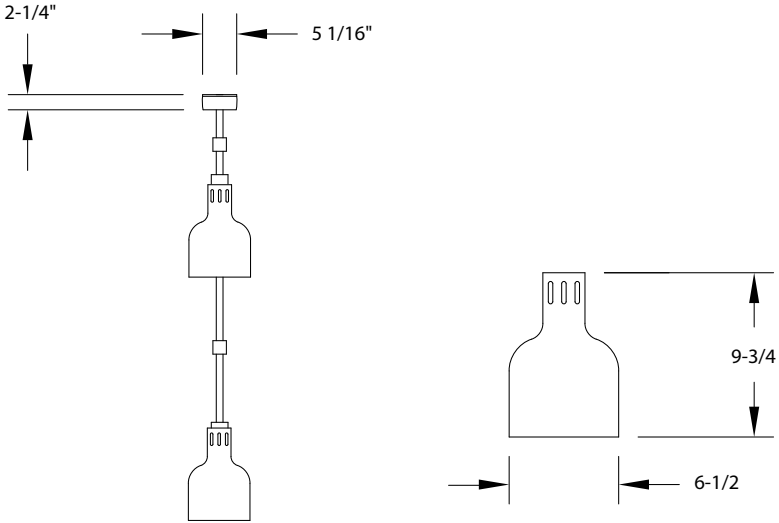

# IFW-64 Series

CRES COR MODEL NO. & HOOD STYLE	12" TUBING SECTIONS: ADJUSTABLE LENGTHS		WEIGHT ACT.	
	INCHES	MM	LBS.	KG.
IFW-64-10*	24-3/16 - 60-3/8	615 - 1535	3	1

\*Add color suffix:

- PN = Polished Nickel**
- PB = Polished Brass**
- BL = Black**
- R = Red**

**WARMER:**

- Canopy: Spun from .051 aluminum, black anodized.
- Hanger: 16 ga. steel, 1 x 4-1/8 with slots for #10 screws; mounts canopy to customer ceiling box.
- Stem tubing: Four aluminum tubes, 5/8" O.D. x 12", black anodized; connected with aluminum couplings.
- Nipples: 1/8" I.P.S. brass plated steel.
- Switch housing: 20 ga. steel, black anodized.
- Hood: Spun from .051 aluminum; powder coat finish.
- Units shipped partially assembled.
- Install on 4" standard ceiling box.
- Do not mount closer than 16" above non-metallic surface for 250 Watts.