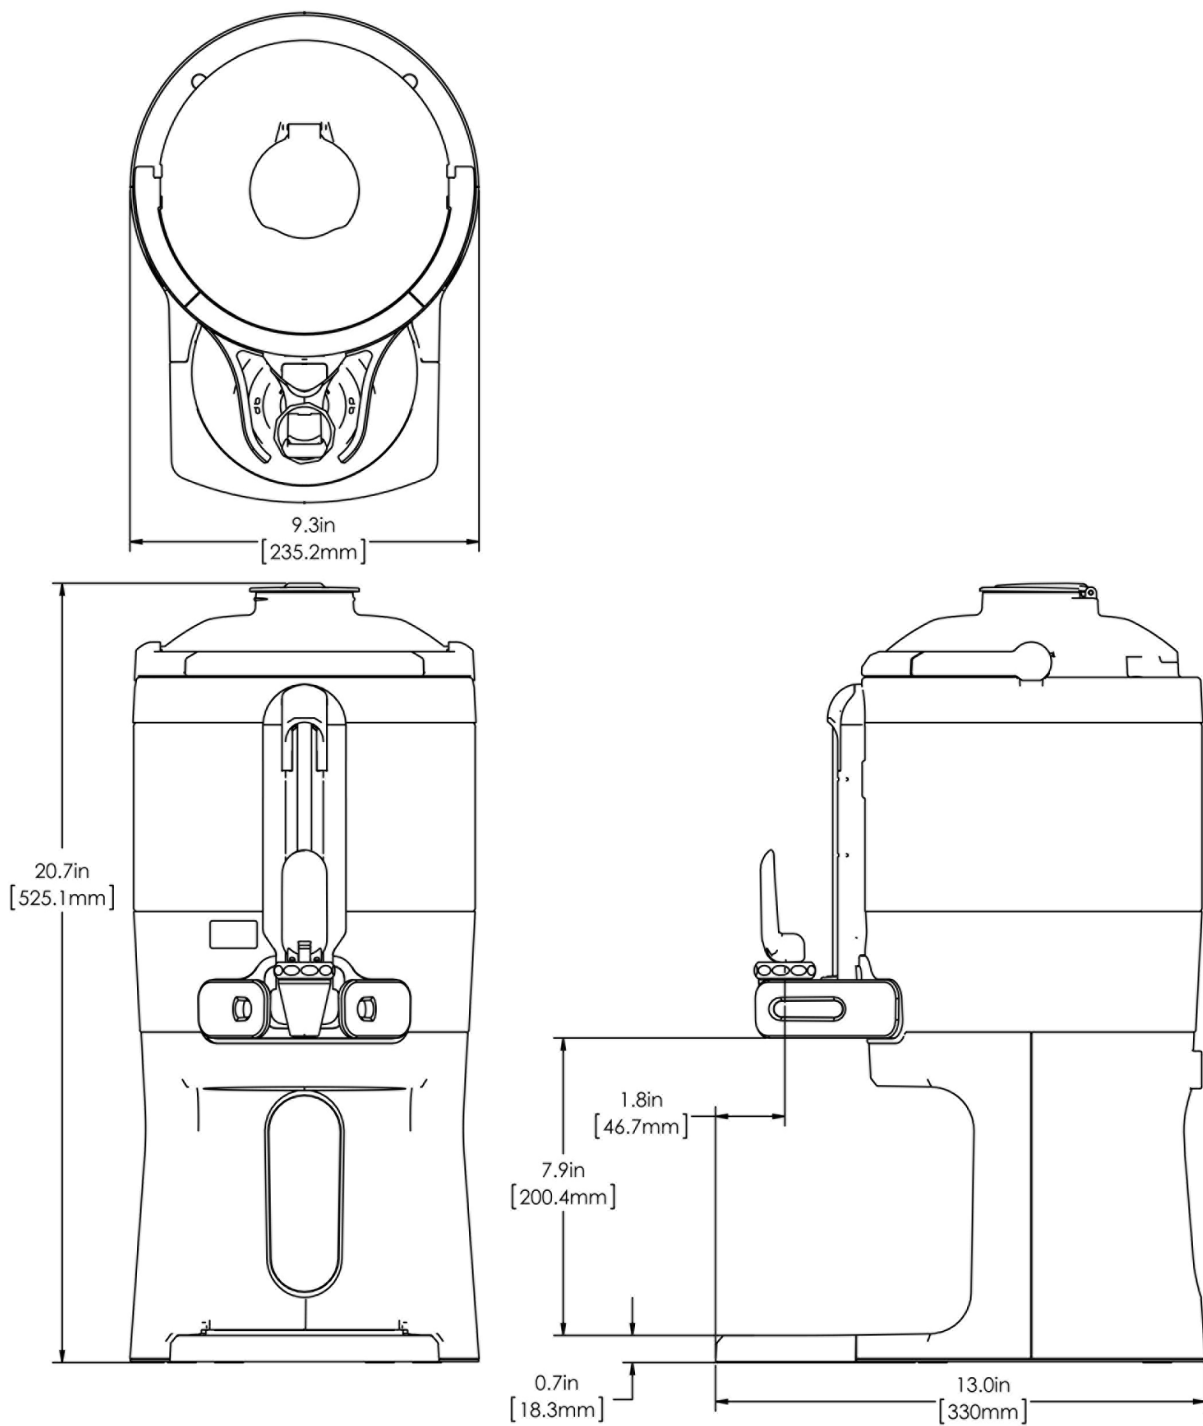

1Gal(3.8L) TF Srvr w/ Base, MSG GEN3

20.7" x 13.0" x 9.3"
(52.6cm x 33.0cm x 23.6cm)

- Vacuum insulated to keep coffee hot for hours
- Brew-through design with flip lid cover
- Soft-grip bail handle for easy transportation
- Self-locking stand allows for multiple brewing and serving options
- Large cup clearance allows for dispensing into cups, decanters and thermal carafes
- Integrated sight gauge assembly allows for easy cleaning
- Sturdy aluminum faucet guard keeps faucet area clean and protected
- Drip tray is easily removed for cleaning or to provide extra clearance for dispensing into pitchers
- Fast flow faucet
- Ideal for use with Twin or Single Infusion Series Brewers

Agency:

Specifications

Product #: 44000.0200

Handle: Bail Handle

Liner: Stainless Steel

Dispense: Lever Action

Lid Color: Black

Additional Features

Created on:
01/25/2019

	Unit			Shipping				
	Width	Height	Depth	Width	Height	Depth	Weight	Volume
English	9.3 in.	20.7 in.	13.0 in.	11.9 in.	15.4 in.	26.1 in.	13.950 lbs	2.768 ft ³
Metric	23.6 cm	52.6 cm	33.0 cm	30.2 cm	39.1 cm	66.3 cm	6.328 kgs	0.078 m ³