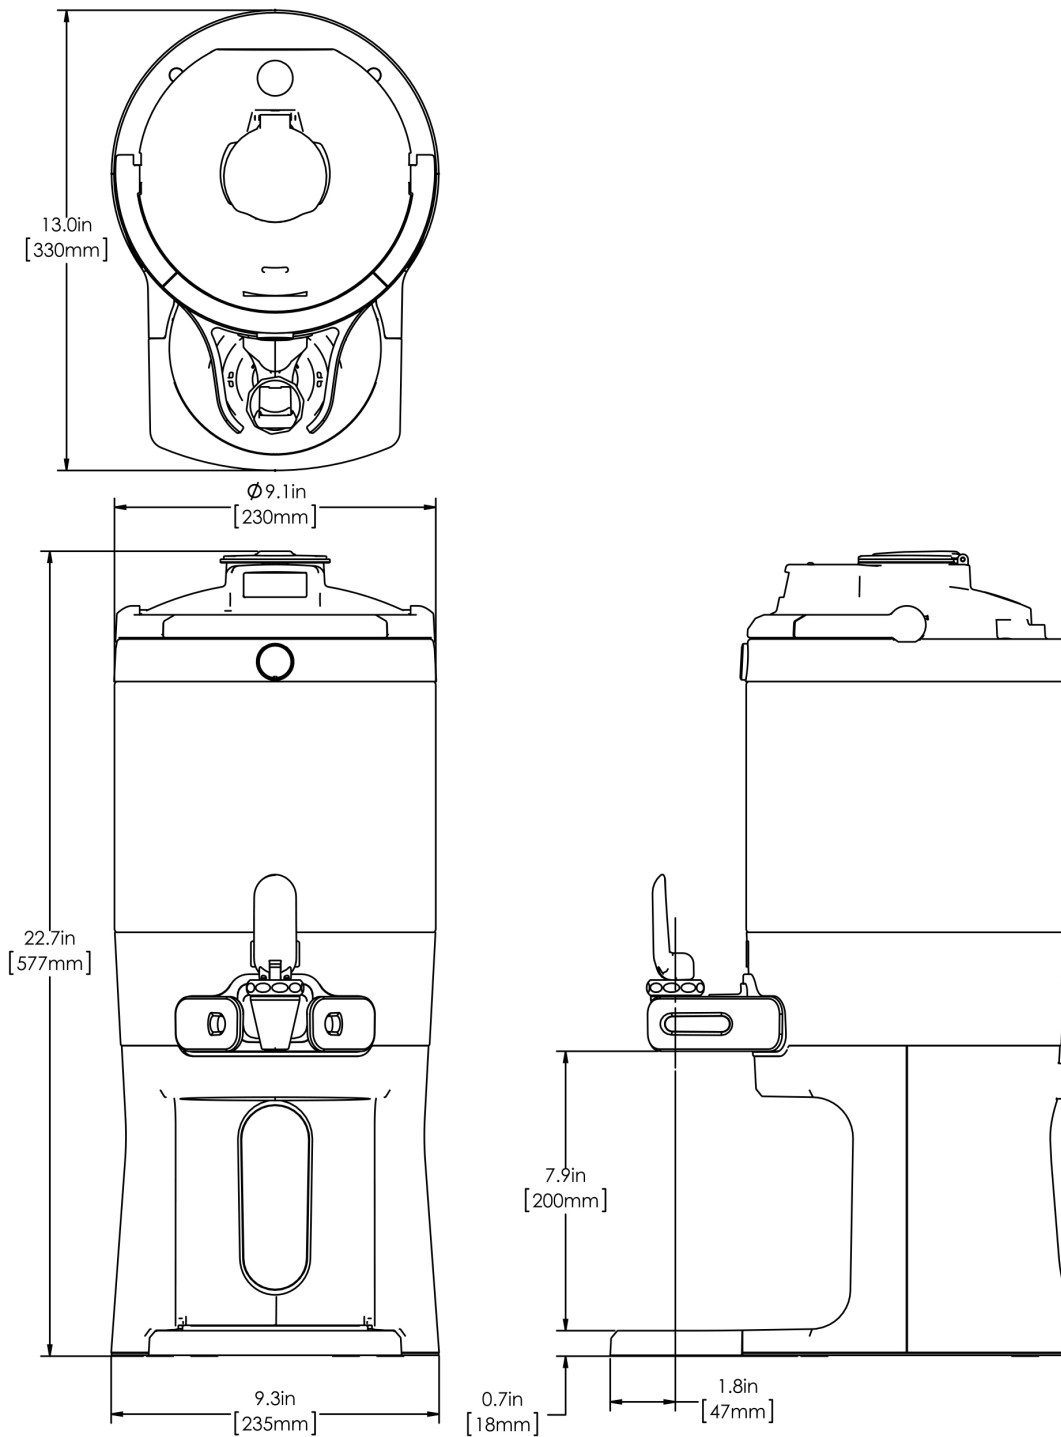

1.5Gal(5.7L) TF Srvr w/ Base, DSG GEN3

22.7" x 13.0" x 9.3"
(57.7cm x 33.0cm x 23.6cm)

- Digital sight gauge operates on four easily replaceable AAA batteries with an average 1-year lifespan: display shows low battery symbol when replacement is needed
- Unique lid design allows the display to be forward or rear facing
- Volume indicator displays how much coffee is left inside the server
- Four-hour digital count-up timer
- Vacuum insulated to keep coffee hot for hours
- Brew-through design with flip lid cover
- Soft-grip bail handle for easy transportation
- Self-locking stand allows for multiple brewing and serving options
- Large cup clearance allows for dispensing into cups, decanters and thermal carafes
- Sturdy aluminum faucet guard keeps faucet area clean and protected
- Drip tray is easily removed for cleaning or to provide extra clearance for dispensing into pitchers
- Fast flow faucet
- Ideal for use with Twin or Single Infusion Series Brewers

Agency:

Specifications

Product #: 42750.0200

Handle: Bail Handle

Liner: Stainless Steel

Dispense: Lever Action

Lid Color: Black

Additional Features

Created on:
01/25/2019

	Unit			Shipping				
	Width	Height	Depth	Width	Height	Depth	Weight	Volume
English	9.3 in.	22.7 in.	13.0 in.	15.0 in.	12.0 in.	27.0 in.	14.600 lbs	2.813 ft ³
Metric	23.6 cm	57.7 cm	33.0 cm	38.1 cm	30.5 cm	68.6 cm	6.623 kgs	0.080 m ³