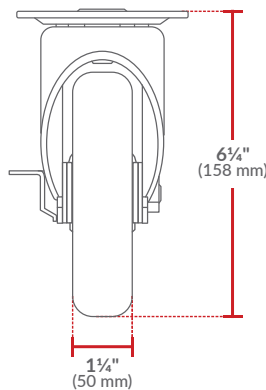

5" Replacement Swivel Plate Casters

SPECIFICATIONS

FITS MOST BRANDS

Wheel Diameter	5"
Overall Height	6¼"
Bolt Mounting Pattern	2⅝" x 2⅝"

#190RR4M • #190RR4B - with Brake

SIDE VIEW

FRONT VIEW

TOP VIEW

#190RR4NB - with Polyurethane Wheel

SIDE VIEW

FRONT VIEW

TOP VIEW