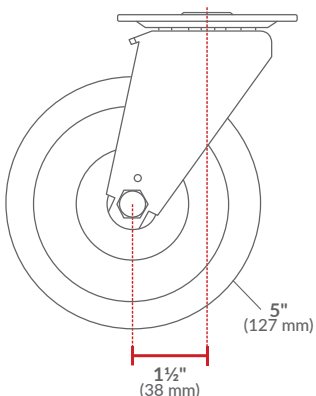

5" Replacement Swivel Plate Casters

SPECIFICATIONS

FITS MOST BRANDS

Wheel Diameter	5"
Overall Height	6¼"
Bolt Mounting Pattern	2⅝" x 2⅝"

#190RR4M • #190RR4B - with Brake

SIDE VIEW

FRONT VIEW

TOP VIEW

#190RR4NB - with Polyurethane Wheel

SIDE VIEW

FRONT VIEW

TOP VIEW