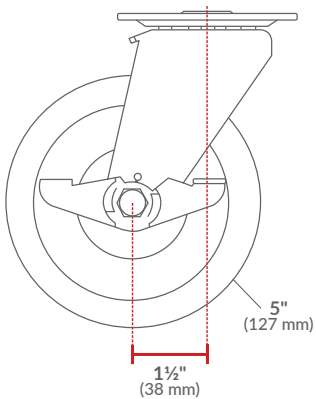

5" Replacement Swivel Plate Casters

SPECIFICATIONS

FITS MOST BRANDS

Wheel Diameter	5"
Overall Height	6¼"
Bolt Mounting Pattern	2⅝" x 2⅝"

#190RR4M • #190RR4B - with Brake

SIDE VIEW

FRONT VIEW

TOP VIEW

#190RR4NB - with Polyurethane Wheel

SIDE VIEW

FRONT VIEW

TOP VIEW