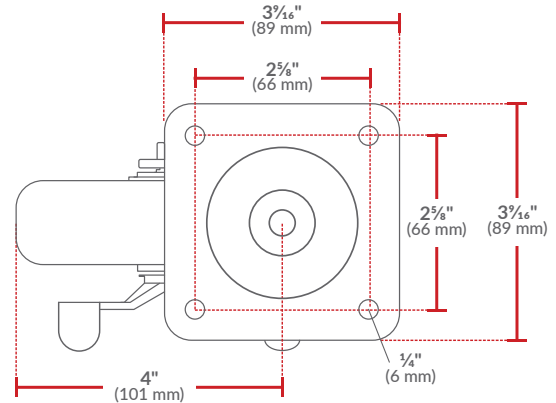

5" Replacement Swivel Plate Casters

SPECIFICATIONS

FITS MOST BRANDS

Wheel Diameter	5"
Overall Height	6¼"
Bolt Mounting Pattern	2⅝" x 2⅝"

#190RR4M • #190RR4B - with Brake

SIDE VIEW

FRONT VIEW

TOP VIEW

#190RR4NB - with Polyurethane Wheel

SIDE VIEW

FRONT VIEW

TOP VIEW