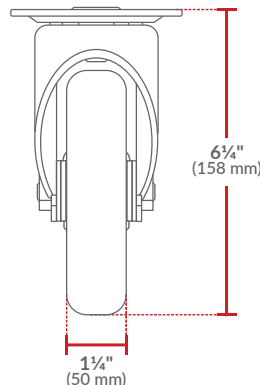

5" Replacement Swivel Plate Casters

SPECIFICATIONS

FITS MOST BRANDS

Wheel Diameter	5"
Overall Height	6¼"
Bolt Mounting Pattern	2⅝" x 2⅝"

#190RR4M • #190RR4B - with Brake

SIDE VIEW

FRONT VIEW

TOP VIEW

#190RR4NB - with Polyurethane Wheel

SIDE VIEW

FRONT VIEW

TOP VIEW