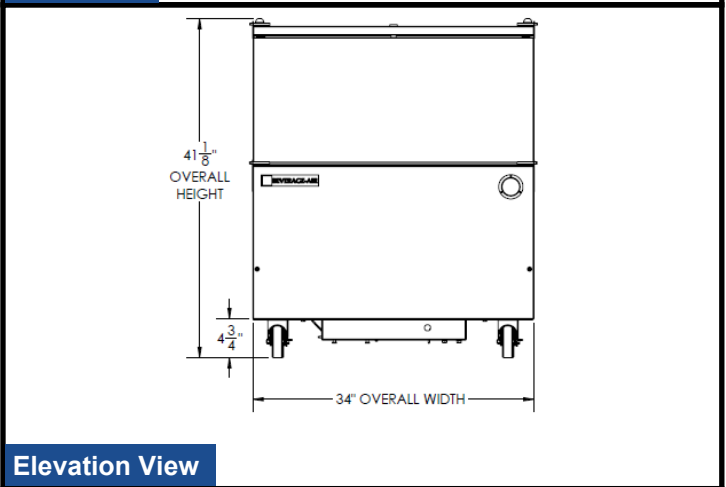

BEVERAGE-AIR

MODEL	SM34N-1-S	SM34N-1-W
EXTERNAL DIMENSIONAL DATA		
Width Overall	34"	34"
Depth Overall	30 5/8"	30 5/8"
Height Overall with Casters	41 1/8"	41 1/8"
Number of Lids/Doors	2	2
INTERNAL DIMENSIONAL DATA		
NET Capacity (cubic ft.)	13.6	13.6
Internal Width Overall (in)	31"	31"
Internal Depth Overall (in)	27"	27"
Internal Height Overall (in)	25 3/4"	25 3/4"
CASE CAPACITIES		
13" x 13" x 11"	8	8
19" x 13" x 11"	4	4
ELECTRICAL DATA		
Full Load Amperes 115/60/1	4.0	4.0
REFRIGERATION DATA		
Horsepower	1/4	1/4
WEIGHT DATA		
Gross Weight (Crated lbs)	277 lbs	277 lbs
Height - Crated	47"	47"
Width - Crated	37"	37"
Depth - Crated	34"	34"

SM Series—School Milk Cooler

Models: SM34N-1-S, SM34N-1-W

Model Views

Plan View

ELECTRICAL CONNECTION

115/60/1
NEMA-5-15P

Units pre-wired at factory and include 8' long cord and plug set.

an Ali Group Company

The Spirit of Excellence

3779 Champion Blvd., Winston-Salem, NC 27105
1-888-845-9800 Fax: 1-336-245-6453
Beverage-Air.com sales@bevair.com