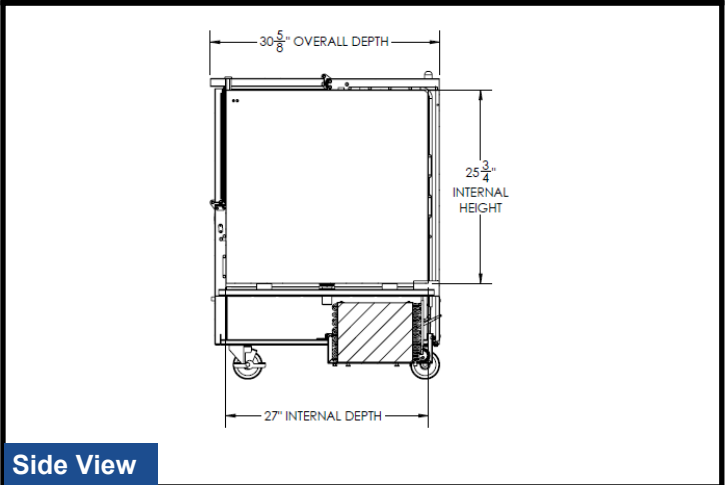

SM34N Single Access, Cold Wall : School Milk Series

3779 Champion Blvd., Winston-Salem, NC 27105
 1-888-845-9800 Fax: 1-336-245-6453
 Beverage-Air.com sales@bevair.com

BEVERAGE-AIR

MODEL	SM34N-1-S	SM34N-1-W
EXTERNAL DIMENSIONAL DATA		
Width Overall	34"	34"
Depth Overall	30 5/8"	30 5/8"
Height Overall with Casters	41 1/8"	41 1/8"
Number of Lids/Doors	2	2
INTERNAL DIMENSIONAL DATA		
NET Capacity (cubic ft.)	13.6	13.6
Internal Width Overall (in)	31"	31"
Internal Depth Overall (in)	27"	27"
Internal Height Overall (in)	25 3/4"	25 3/4"
CASE CAPACITIES		
13" x 13" x 11"	8	8
19" x 13" x 11"	4	4
ELECTRICAL DATA		
Full Load Amperes 115/60/1	4.0	4.0
REFRIGERATION DATA		
Horsepower	1/4	1/4
WEIGHT DATA		
Gross Weight (Crated lbs)	277 lbs	277 lbs
Height - Crated	47"	47"
Width - Crated	37"	37"
Depth - Crated	34"	34"

SM Series—School Milk Cooler

Models: SM34N-1-S, SM34N-1-W

Model Views

Plan View

Elevation View

Side View

ELECTRICAL CONNECTION

115/60/1
NEMA-5-15P