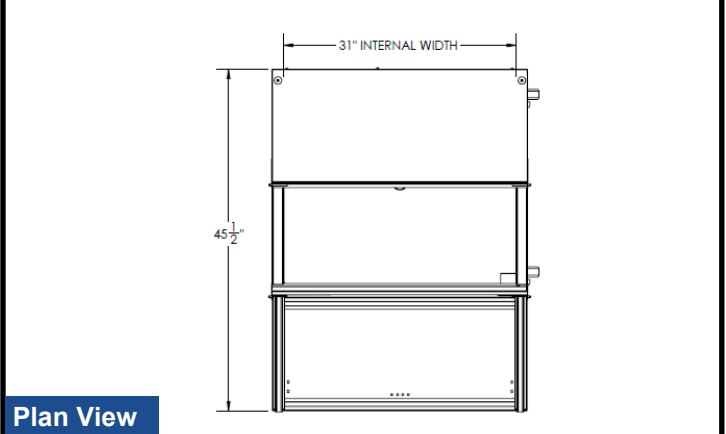

BEVERAGE-AIR

MODEL	SM34N-1-S	SM34N-1-W
EXTERNAL DIMENSIONAL DATA		
Width Overall	34"	34"
Depth Overall	30 5/8"	30 5/8"
Height Overall with Casters	41 1/8"	41 1/8"
Number of Lids/Doors	2	2
INTERNAL DIMENSIONAL DATA		
NET Capacity (cubic ft.)	13.6	13.6
Internal Width Overall (in)	31"	31"
Internal Depth Overall (in)	27"	27"
Internal Height Overall (in)	25 3/4"	25 3/4"
CASE CAPACITIES		
13" x 13" x 11"	8	8
19" x 13" x 11"	4	4
ELECTRICAL DATA		
Full Load Amperes 115/60/1	4.0	4.0
REFRIGERATION DATA		
Horsepower	1/4	1/4
WEIGHT DATA		
Gross Weight (Crated lbs)	277 lbs	277 lbs
Height - Crated	47"	47"
Width - Crated	37"	37"
Depth - Crated	34"	34"

SM Series—School Milk Cooler

Models: SM34N-1-S, SM34N-1-W

Model Views