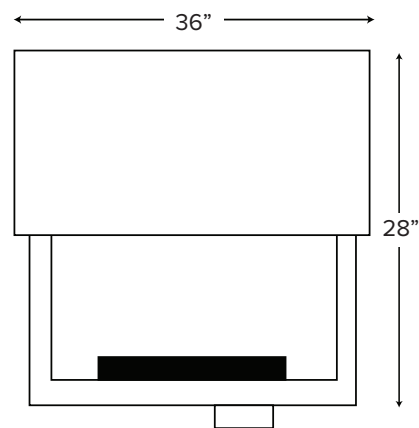

HBB Series Horizontal Bottle Coolers

MODELS #178HBB36HCS

www.AvantcoRefrigeration.com

TECHNICAL DATA

Dimensions

Exterior Dimensions	36"W x 28"D x 34¼"H
Interior Dimensions	31⅞"W x 23"D x 15¾"H
Net Volume	8.5 cu. ft.
Net Weight	159 lb.
Gross Weight	199 lb.
Packaging Dimensions	41½"W x 31"D x 41¾"H

Cooling

Temperature Range	33°F - 40°F
Refrigerant	R290
Max. Ambient Temperature	90°F
Defrosting	Automatic
Temperature Controller	Digital
Horsepower	1/6

Construction

Exterior Material	Type 430 Stainless Steel
Interior Material	Painted Aluminum
Insulation Material	Foamed-In-Place Polyurethane
Shelves	(2) 23"x26"
Shelf Material	Epoxy-Coated Steel

Electrical

Voltage	115
Amps	2.28
Hz	60
Phase	1
Plug Type	NEMA 5-15P
Electrical Cord Length	90"

PLAN VIEW

TOP VIEW

NEMA 5-15P