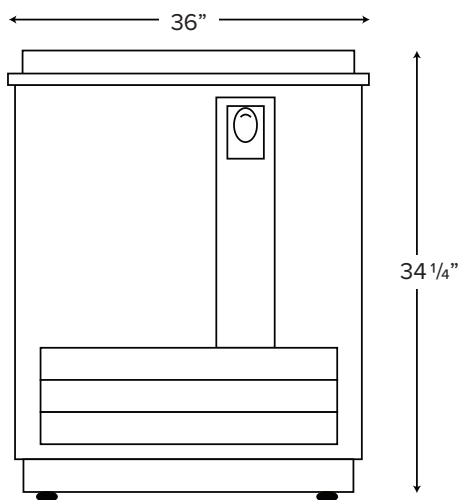

PLAN VIEW

FRONT VIEW