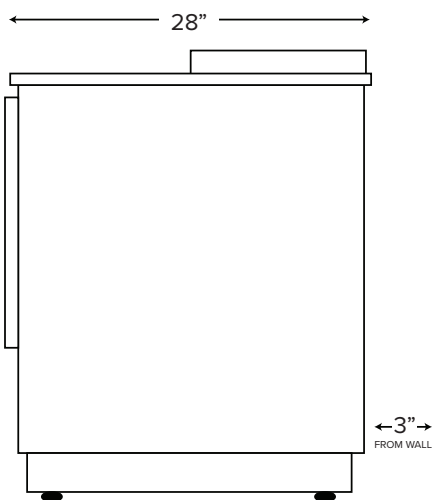

HBB Series Horizontal Bottle Coolers

MODELS #178HBB36HCS

www.AvantcoRefrigeration.com

TECHNICAL DATA

Dimensions

Exterior Dimensions	36"W x 28"D x 34¼"H
Interior Dimensions	31⅞"W x 23"D x 15¾"H
Net Volume	8.5 cu. ft.
Net Weight	159 lb.
Gross Weight	199 lb.
Packaging Dimensions	41½"W x 31"D x 41¾"H

Cooling

Temperature Range	33°F - 40°F
Refrigerant	R290
Max. Ambient Temperature	90°F
Defrosting	Automatic
Temperature Controller	Digital
Horsepower	1/6

Construction

Exterior Material	Type 430 Stainless Steel
Interior Material	Painted Aluminum
Insulation Material	Foamed-In-Place Polyurethane
Shelves	(2) 23"x26"
Shelf Material	Epoxy-Coated Steel

Electrical

Voltage	115
Amps	2.28
Hz	60
Phase	1
Plug Type	NEMA 5-15P
Electrical Cord Length	90"

PLAN VIEW

SIDE VIEW

NEMA 5-15P