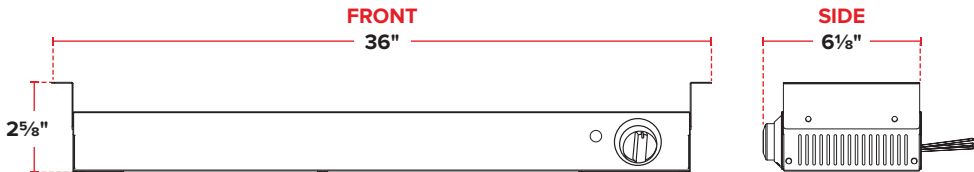

Strip Warmers with Adjustable Infinite Controls, Hardwired

177SW24IN

177SW36IN

177SW48IN

177SW60IN

177SW72IN