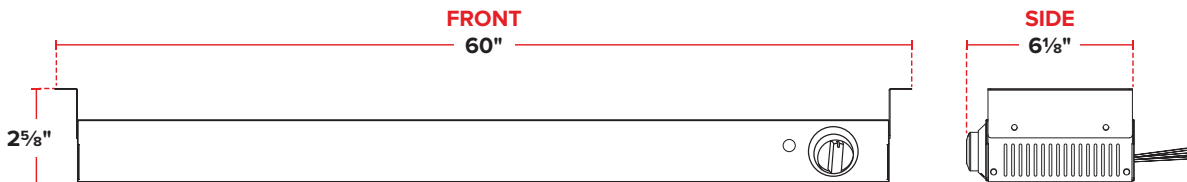

Strip Warmers with Adjustable Infinite Controls, Hardwired

177SW24IN

177SW36IN

177SW48IN

177SW60IN

177SW72IN