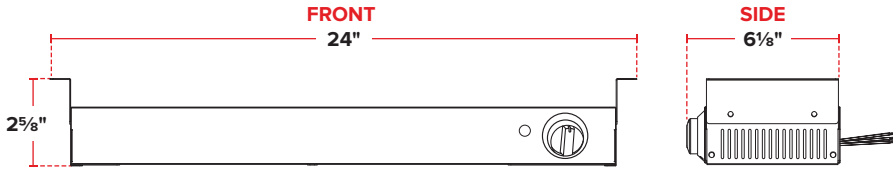

Strip Warmers with Adjustable Infinite Controls, Hardwired

177SW24IN