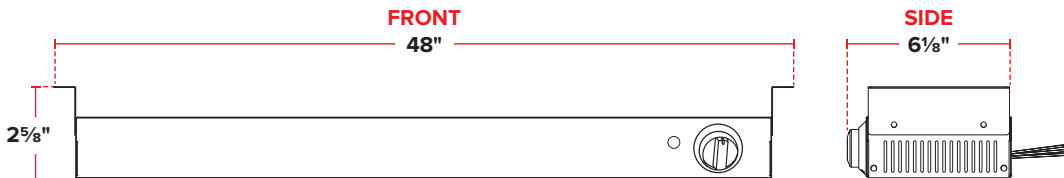

Strip Warmers with Adjustable Infinite Controls, Hardwired

177SW24IN

177SW36IN

177SW48IN

177SW60IN

177SW72IN