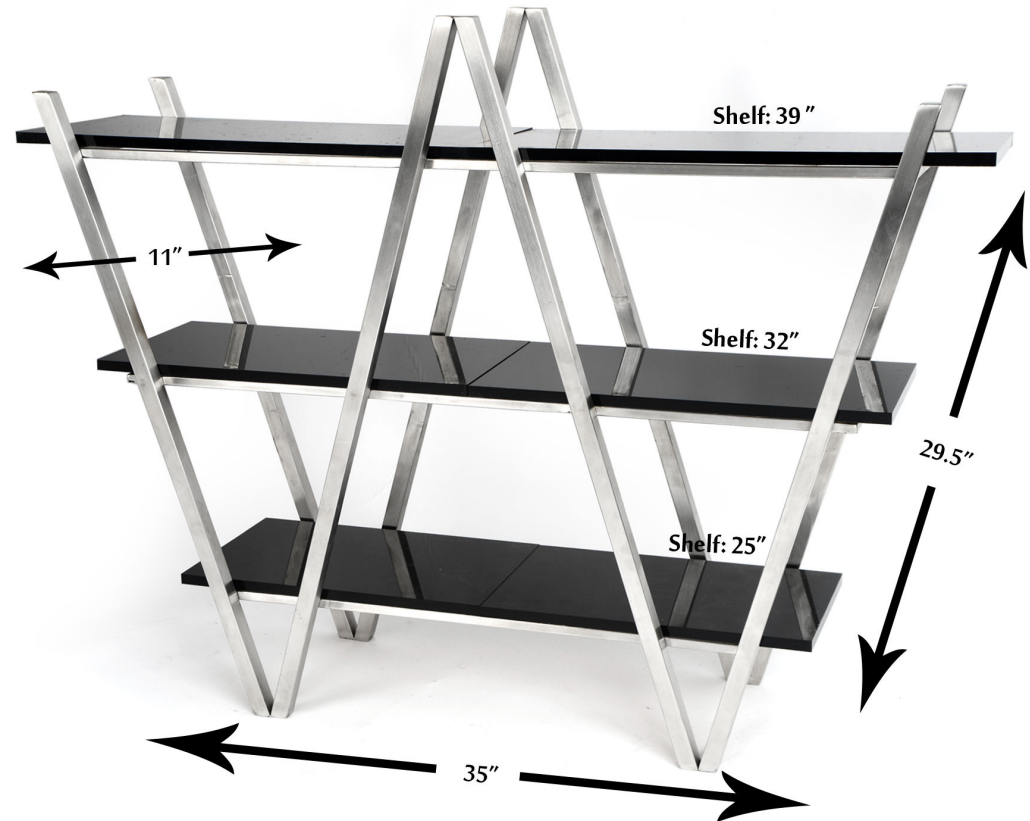

#ST1775

Tabletop "W" with Tempered Glass Shelves

#AC1775

Tabletop "W" with Frosted Acrylic Shelves

#AC1775BK

Tabletop "W" with Black Acrylic Shelves

Features :

Stainless Steel Single Piece Construction

Designed with Three Display Shelves

Includes Six Half Shelves

Tempered Glass with Rounded Edges

Brushed Finished

"W"
Tabletop Display Stand