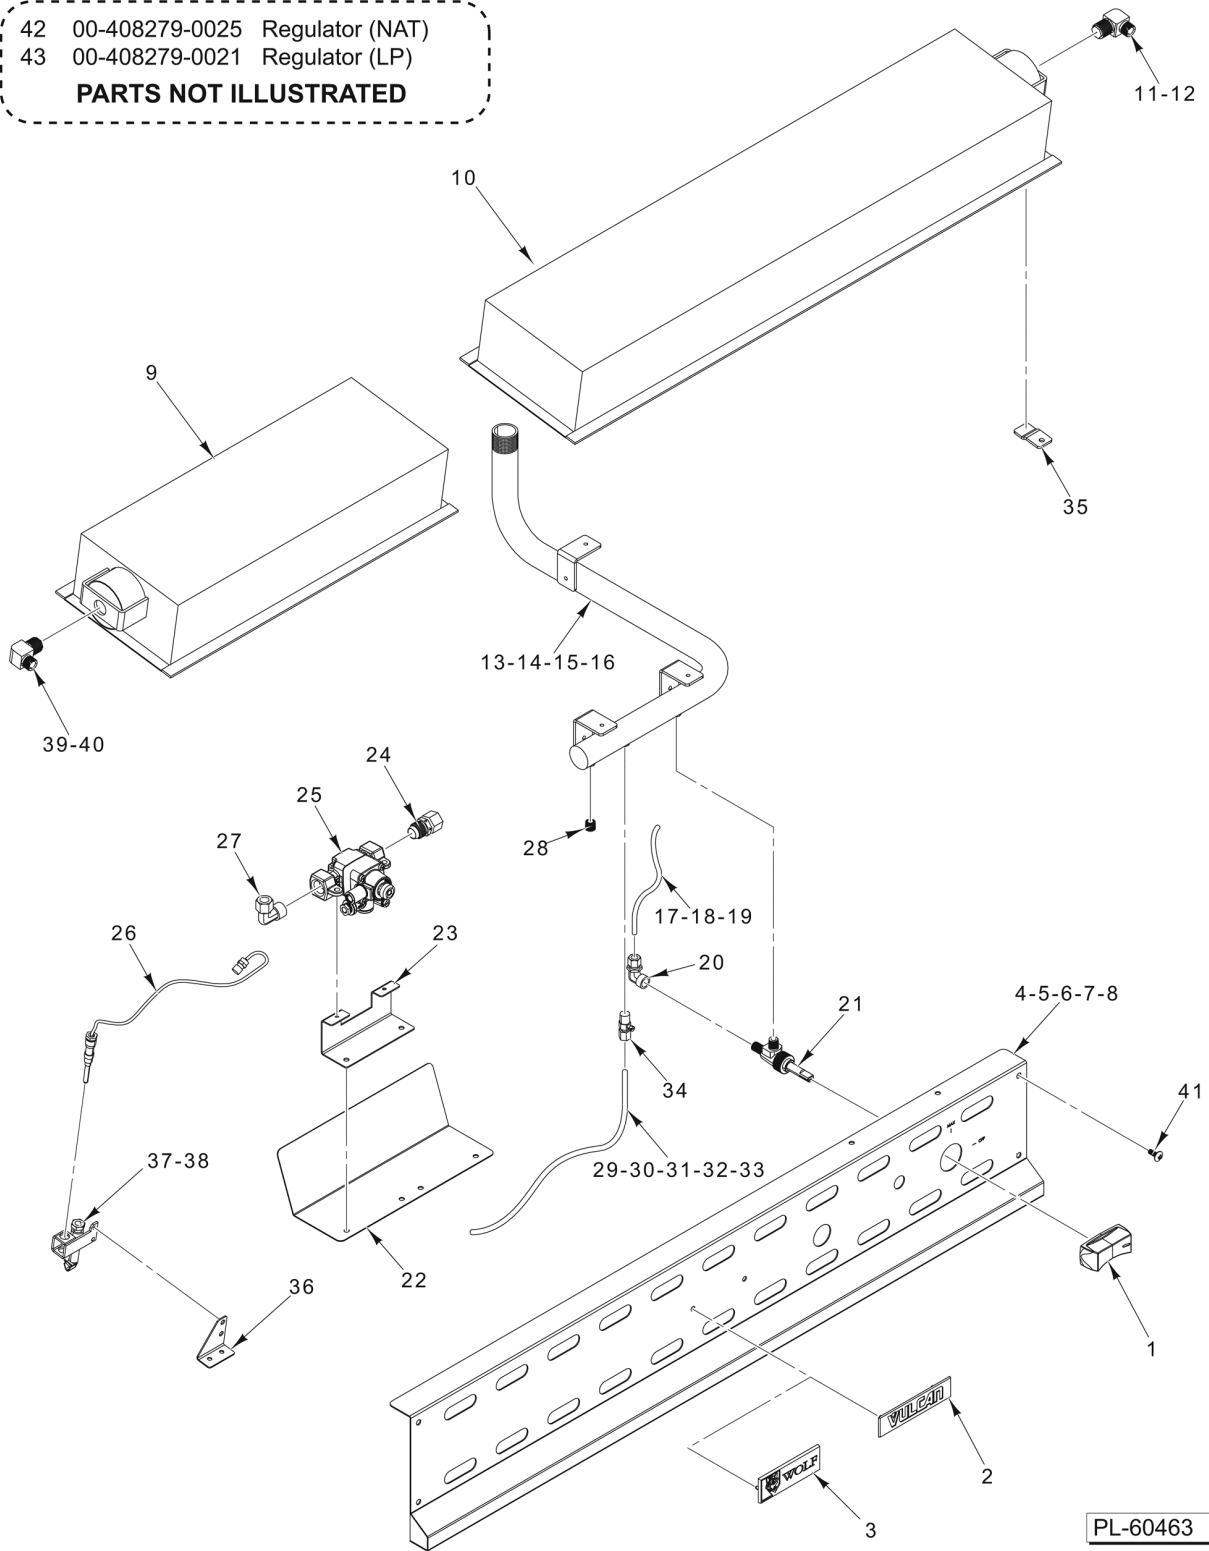

- 42 00-408279-0025 Regulator (NAT)
 43 00-408279-0021 Regulator (LP)

PARTS NOT ILLUSTRATED

PL-60463

BURNER AND GAS COMPONENTS

BURNER AND GAS COMPONENTS

ILLUS. PL-60463	PART NO.	NAME OF PART	AMT.
1	00-944265	Knob (Chrome).....	1
2	00-957916-00003	Nameplate - Small (Vulcan).....	1
3	00-723204	Nameplate - Small (Wolf).....	1
4	00-944497-0024A	Panel Assy. - Front (24 In.).....	1
5	00-944497-0036A	Panel Assy. - Front (36 In.).....	1
6	00-944497-0048A	Panel Assy. - Front (48 In.).....	1
7	00-944497-0060A	Panel Assy. - Front (60 In.).....	1
8	00-944497-0072A	Panel Assy. - Front (72 In.).....	1
9	00-944489-00020	Burner (20,000) (BTU) (24 In., 48 In., and 60 In. Models).....	AR
10	00-944489-00030	Burner (30,000) (BTU) (36 In., 60 In., and 72 In. Models).....	AR
11	00-713944-00037	Orifice - Elbow #37 (NAT) (30,000 BTU).....	AR
12	00-713944-00051	Orifice - Elbow #51 (LP) (30,000 BTU).....	AR
13	00-944499-0024A	Manifold Assy. (24 In. and 36 In.).....	1
14	00-944499-0048A	Manifold Assy. (48 In.).....	1
15	00-944499-0060A	Manifold Assy. (60 In.).....	1
16	00-944499-0072A	Manifold Assy. (72 In.).....	1
17	00-851614-00001	Tube - Flex (3/8 x 6 In.) (Burner Valve to Burner).....	AR
18	00-722425	Tube - Flex (3/8 x 8 In.) (Burner Valve to Safety Valve).....	AR
19	00-498622	Tube - Flex (3/8 x 15-1/2 In.) (Safety Valve to Burner).....	AR
20	00-719393	Elbow 3/8 MPT.....	AR
21	00-719221	Valve - Manual.....	AR
22	00-944487	Valve - Safety Shield.....	AR
23	00-944490	Valve - Safety Bracket.....	AR
24	00-719377	Connector - Straight 3/8 x 3/8 (Brass).....	AR
25	00-922159-0000A	Valve - Safety.....	AR
26	00-714268	Thermocouple.....	AR
27	00-719376	Elbow 3/8 x 3/8.....	AR
28	00-719363	Plug 1/8 Countersink.....	1
29	00-498887	Tube - Flex (1/4 x 14 In.) (Pilot Valve to Pilot).....	AR
30	00-722230	Tube - Flex (1/4 x 24 In.) (Pilot Valve to Pilot).....	AR
31	00-426505-00006	Tube - Flex (1/4 x 6 In.) (Pilot Valve to Safety Valve).....	AR
32	00-722228	Tube - Flex (1/4 x 12 In.) (Safety Valve to Pilot).....	AR
33	00-426505-00018	Tube - Flex (1/4 x 18 In.) (Safety Valve to Pilot).....	AR
34	00-719179	Valve - Single Pilot.....	AR
35	00-944493	Clip - Burner.....	AR
36	00-944492	Bracket - Pilot.....	AR
37	00-426262-00001	Pilot Assy. (NAT).....	AR
38	00-426262-00002	Pilot Assy. (LP).....	AR
39	00-713944-00044	Orifice - Elbow #44 (NAT) (20,000 BTU).....	AR
40	00-713944-00053	Orifice - Elbow #53 (LP) (20,000 BTU).....	AR
41	00-730228	Self-Tapping Screw 10-24 x 1/2 Phil. Truss Hd.....	AR
42	00-408279-00025	Regulator - Pressure 3/4 (NAT).....	1
43	00-408279-00021	Regulator - Pressure 3/4 (LP & Butane).....	1