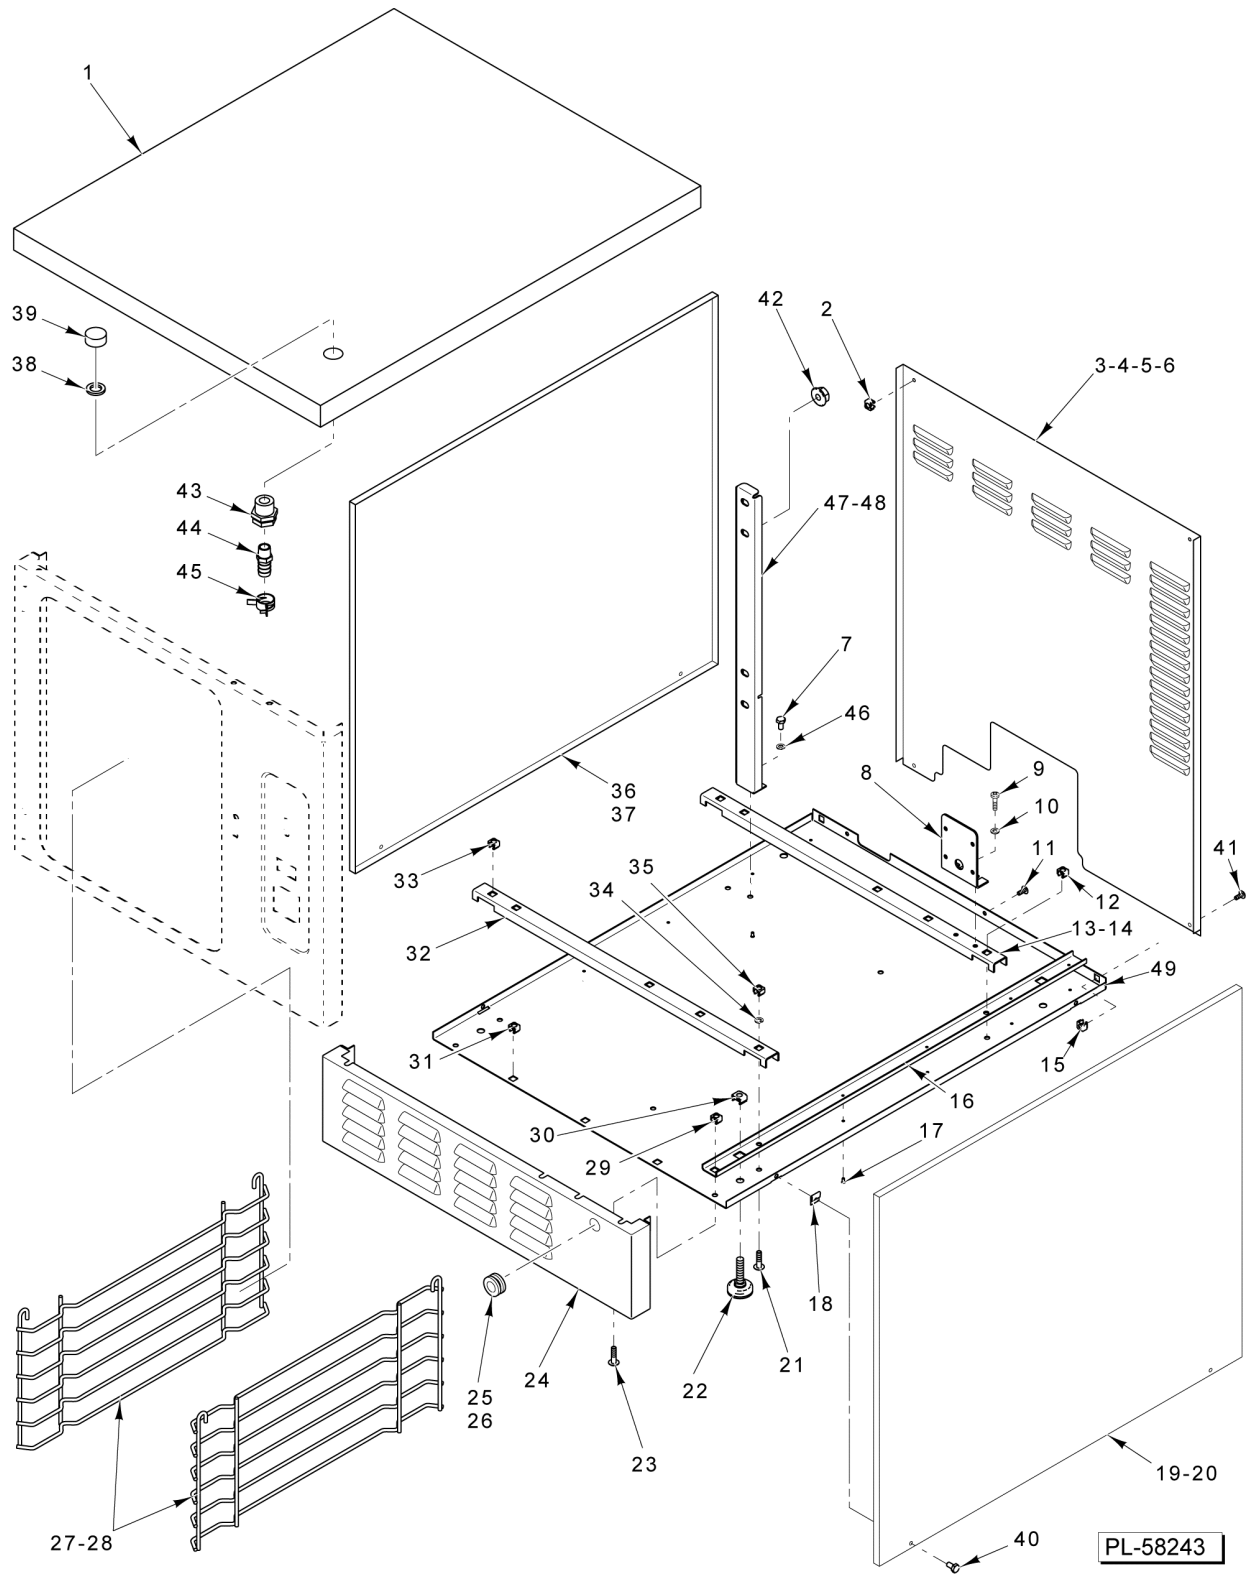

- 12 858056 Harness - Contactor Wiring (Delta)
- 13 858056 Harness - Contactor Wiring (WYE)

PARTS NOT ILLUSTRATED

PL-60661

LINE CONTROLS (LWE)

LINE CONTROLS (LWE)

ILLUS. PL-60661	PART NO.	NAME OF PART	AMT.
1	SD-019-29	Self-Tapping Screw 6-20 x 1/2 Phil. Pan Hd., Type B.....	AR
2	WS-002-15	Washer.....	4
3	NS-049-03	Panel Nut 1/4-20.....	2
4	SC-115-70	Mach. Screw 1/4-20 x 1 Slotted Truss Hd. (SST).....	1
5	SC-041-01	Cap Screw 1/4-20 x 3/4 Hex Hd. (SST).....	1
6	WL-006-17	Lockwasher 1/4 Helical (SST).....	1
7	00-858055-00001	Shield - Mylar (4 In.).....	1
8	00-858053-00001	Controller - PM (EZ-ZONE).....	1
9	00-858052-00001	Contactactor.....	1
10	00-858079-00001	Bracket - Control Mounting.....	1
11	00-857713-00001	Frame Rail - Front.....	1
12	00-858056-00001	Harness - Wiring (Delta).....	1
13	00-858056-00002	Harness - Wiring (WYE).....	1