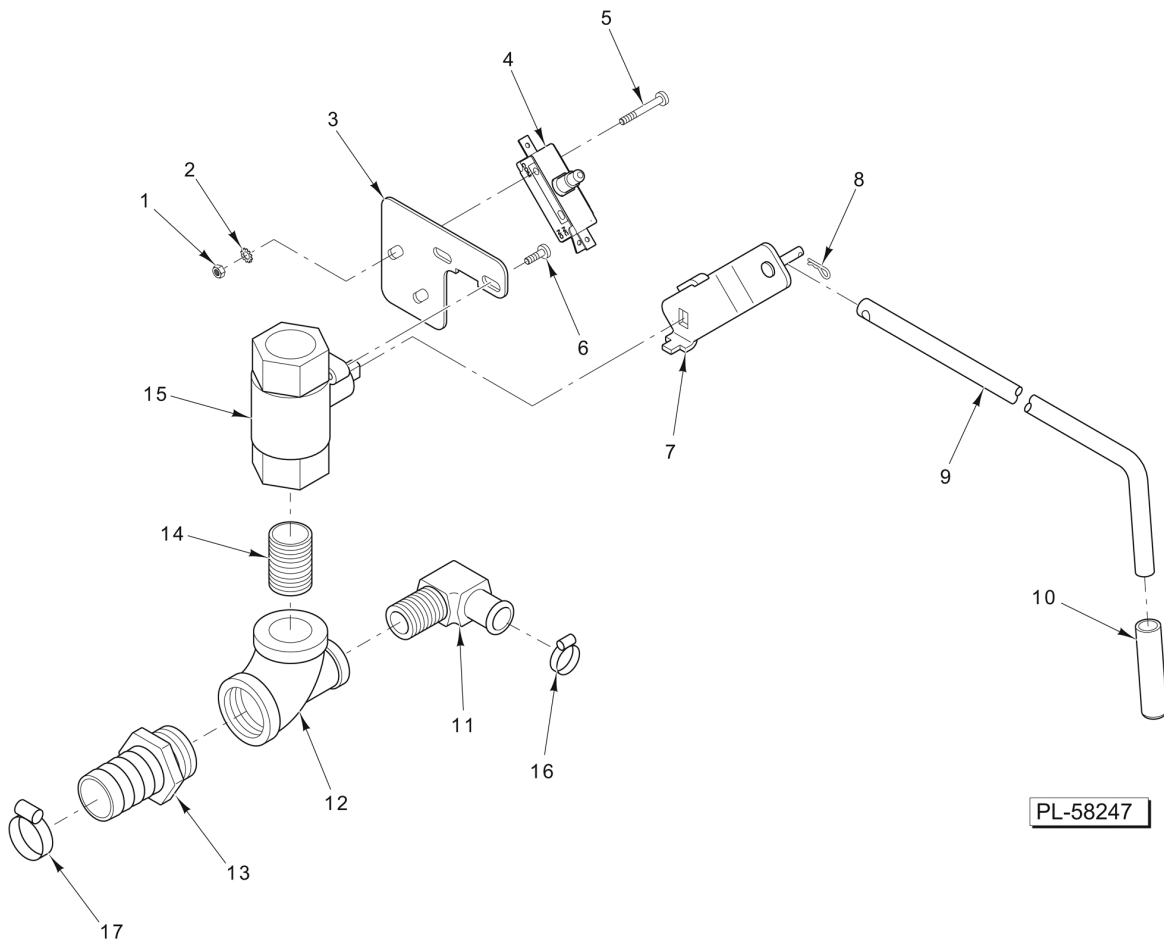

PL-58247

GENERATOR DRAIN (BASIC)

GENERATOR DRAIN (BASIC)

ILLUS.	PART NO.	NAME OF PART	AMT.
PL-58247			
1	NS-011-07	Nut 6-32 Hex (SST).....	2
2	WL-014-03	Lockwasher #6 External (SST).....	2
3	00-856779-00001	Bracket - Actuator (Generator).....	1
4	00-842049	Switch (Drain Lever).....	1
5	SC-021-12	Mach. Screw 6-32 x 1 Slotted Rd. Hd. (SST).....	2
6	SC-066-05	Mach. Screw 10-24 x 3/8 Phil. Truss Hd. (SST).....	2
7	00-856776-00001	Lever - Generator Drain.....	1
8	00-855729-00001	Pin - Cotter.....	1
9	00-856729-00001	Handle - Drain.....	1
10	00-856736-00001	Cap - Handle.....	1
11	FP-090-56	Fitting - Hose.....	1
12	FP-085-65	Tee - Pipe 3/4 x 3/4 x 3/4.....	1
13	FP-090-51	Fitting - Hose.....	1
14	FP-036-92	Pipe 3/4 x 1-3/8 TBE (Black).....	1
15	FP-090-57	Valve 3/4 In. Ball (Bronze) (Basic).....	1
16	00-557970	Clamp - Hose (20mm).....	1
17	00-557847	Clamp - Hose.....	1