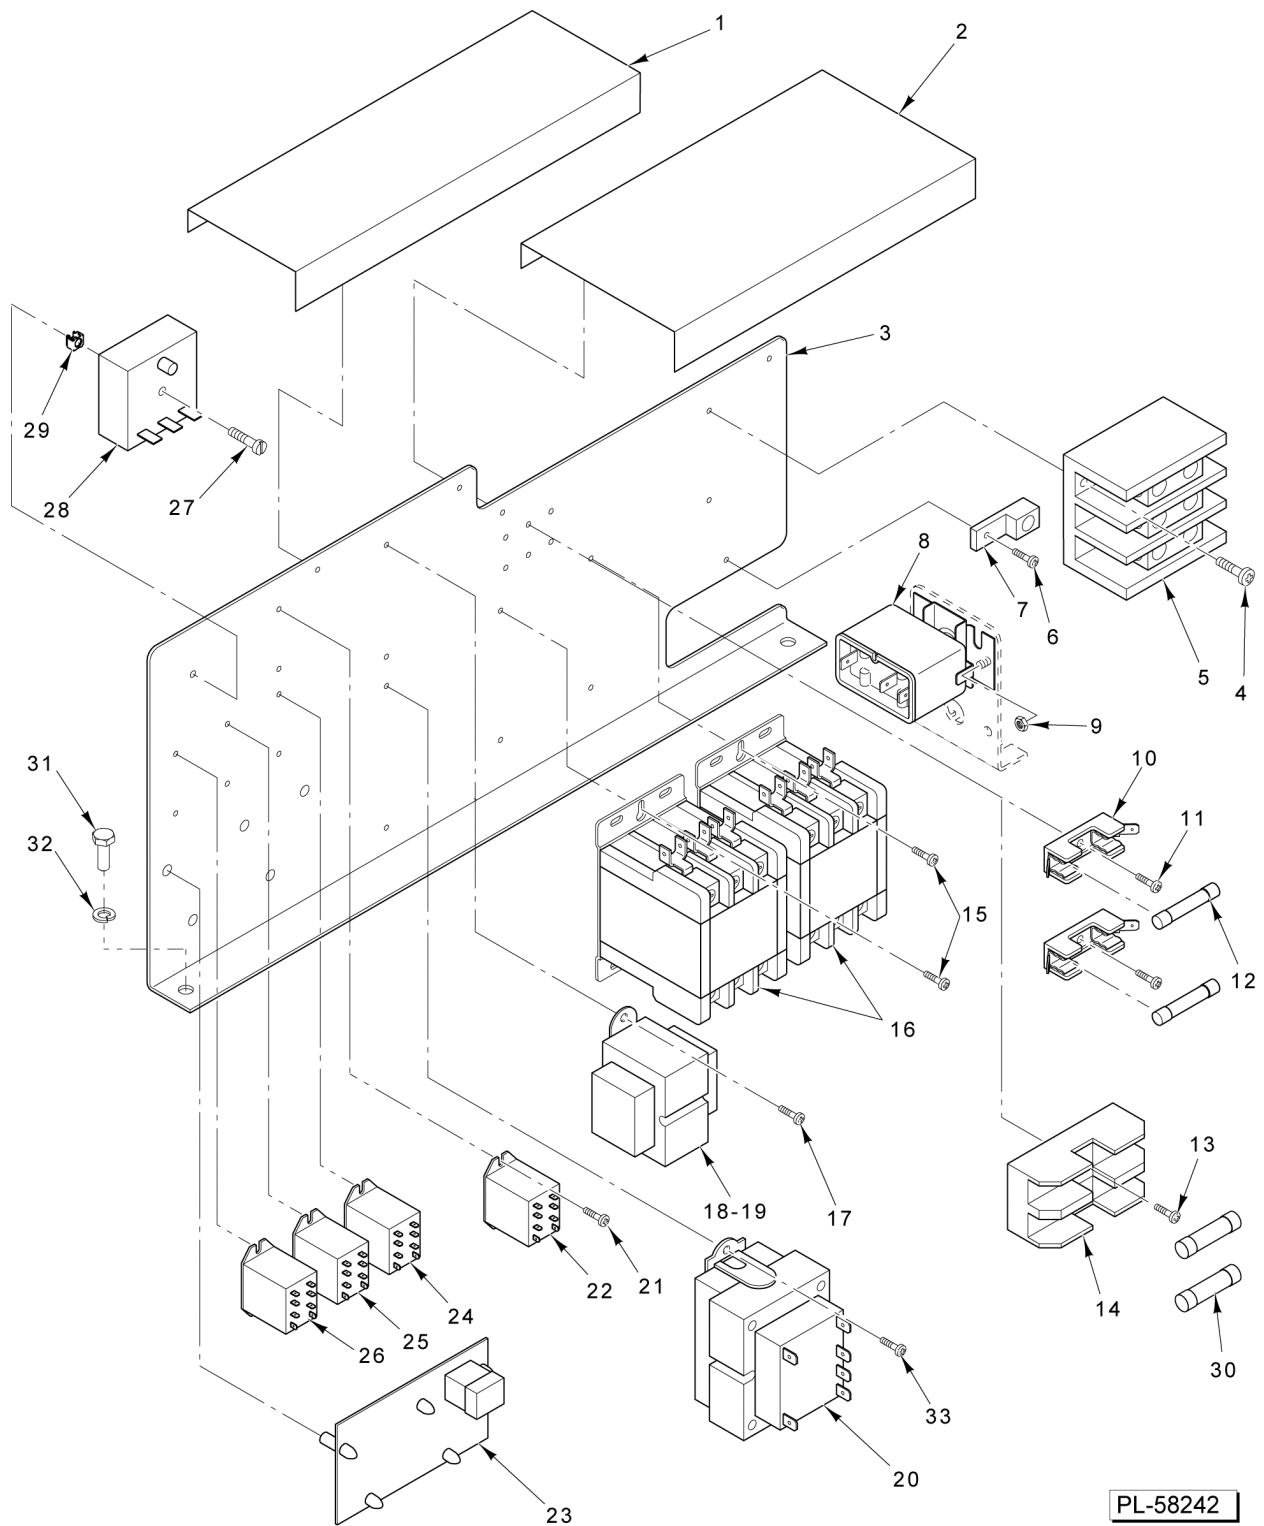

- 16 00-856744-00001 Harness - Wiring (Basic)
- 17 00-856745-00001 Harness - Wiring (Pro)

PARTS NOT ILLUSTRATED

CONTROLS

CONTROLS

ILLUS.	PART NO.	NAME OF PART	AMT.
PL-58193			
1	00-856680-00001	Plug - Blank Assy.....	1
2	00-855677-00001	Switch - On/Off (Lighted) (Pro & LWE).....	1
3	00-856754-00001	Power Light (Basic) (Not Shown).....	1
4	00-855795-00001	Gasket - Switch.....	1
5	00-855794-00001	Bezel - Switch.....	2
6	00-855796-00001	Gasket - Bezel.....	1
7	00-856679-00001	Light - Indicating Assy. (Pro).....	1
8	00-855695-00001	Light - Indicating (125 VAC) (LWE).....	1
9	00-856680-00001	Plug - Blank Assy. (Basic) (Not Shown).....	1
10	00-856678-00001	Gasket.....	1
11	00-856771-00001	Overlay - Control (Vulcan) (Basic).....	1
12	00-856771-00002	Overlay - Control (Vulcan) (Pro).....	1
13	00-913102-0176A	Kit - Timer (Incls Shaft Seal & Knob) (Incls. Items 14 & 15).....	1
14	00-856773-00001	Knob - Timer.....	1
15	00-854693-00001	Shaft - Rotary Seal.....	1
16	00-856744-00001	Harness - Wiring (Basic).....	1
17	00-856745-00001	Harness - Wiring (Pro).....	1