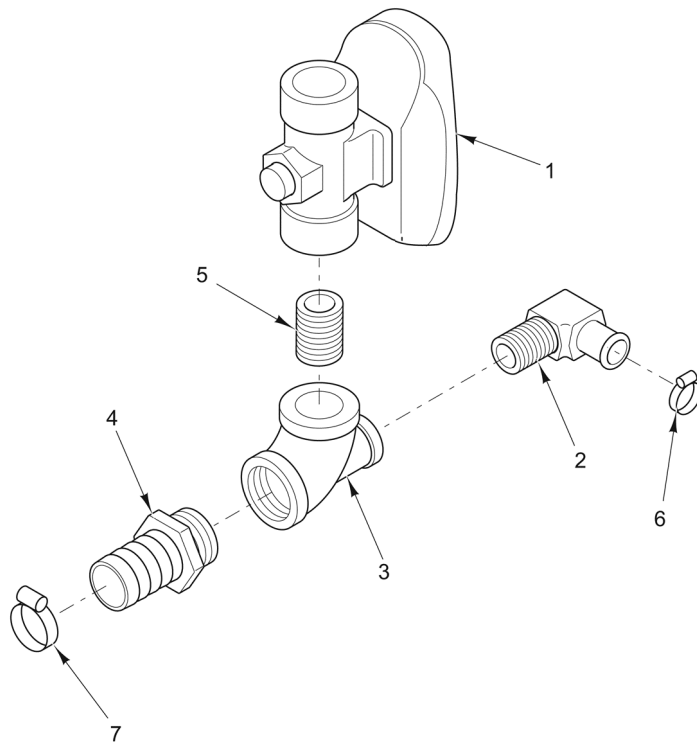

PL-58248

GENERATOR DRAIN (PRO)

GENERATOR DRAIN (PRO)

ILLUS.	PART NO.	NAME OF PART	AMT.
PL-58248			
1	00-856718-00001	Drain Valve - Generator.....	1
2	FP-090-56	Fitting - Hose.....	1
3	FP-085-65	Tee - Pipe 3/4 x 3/4 x 3/4.....	1
4	FP-090-51	Fitting - Hose.....	1
5	FP-036-92	Pipe 3/4 x 1-3/8 TBE (Black).....	1
6	00-557844	Clamp - Hose (19mm).....	1
7	00-557846	Clamp - Hose (29mm).....	1