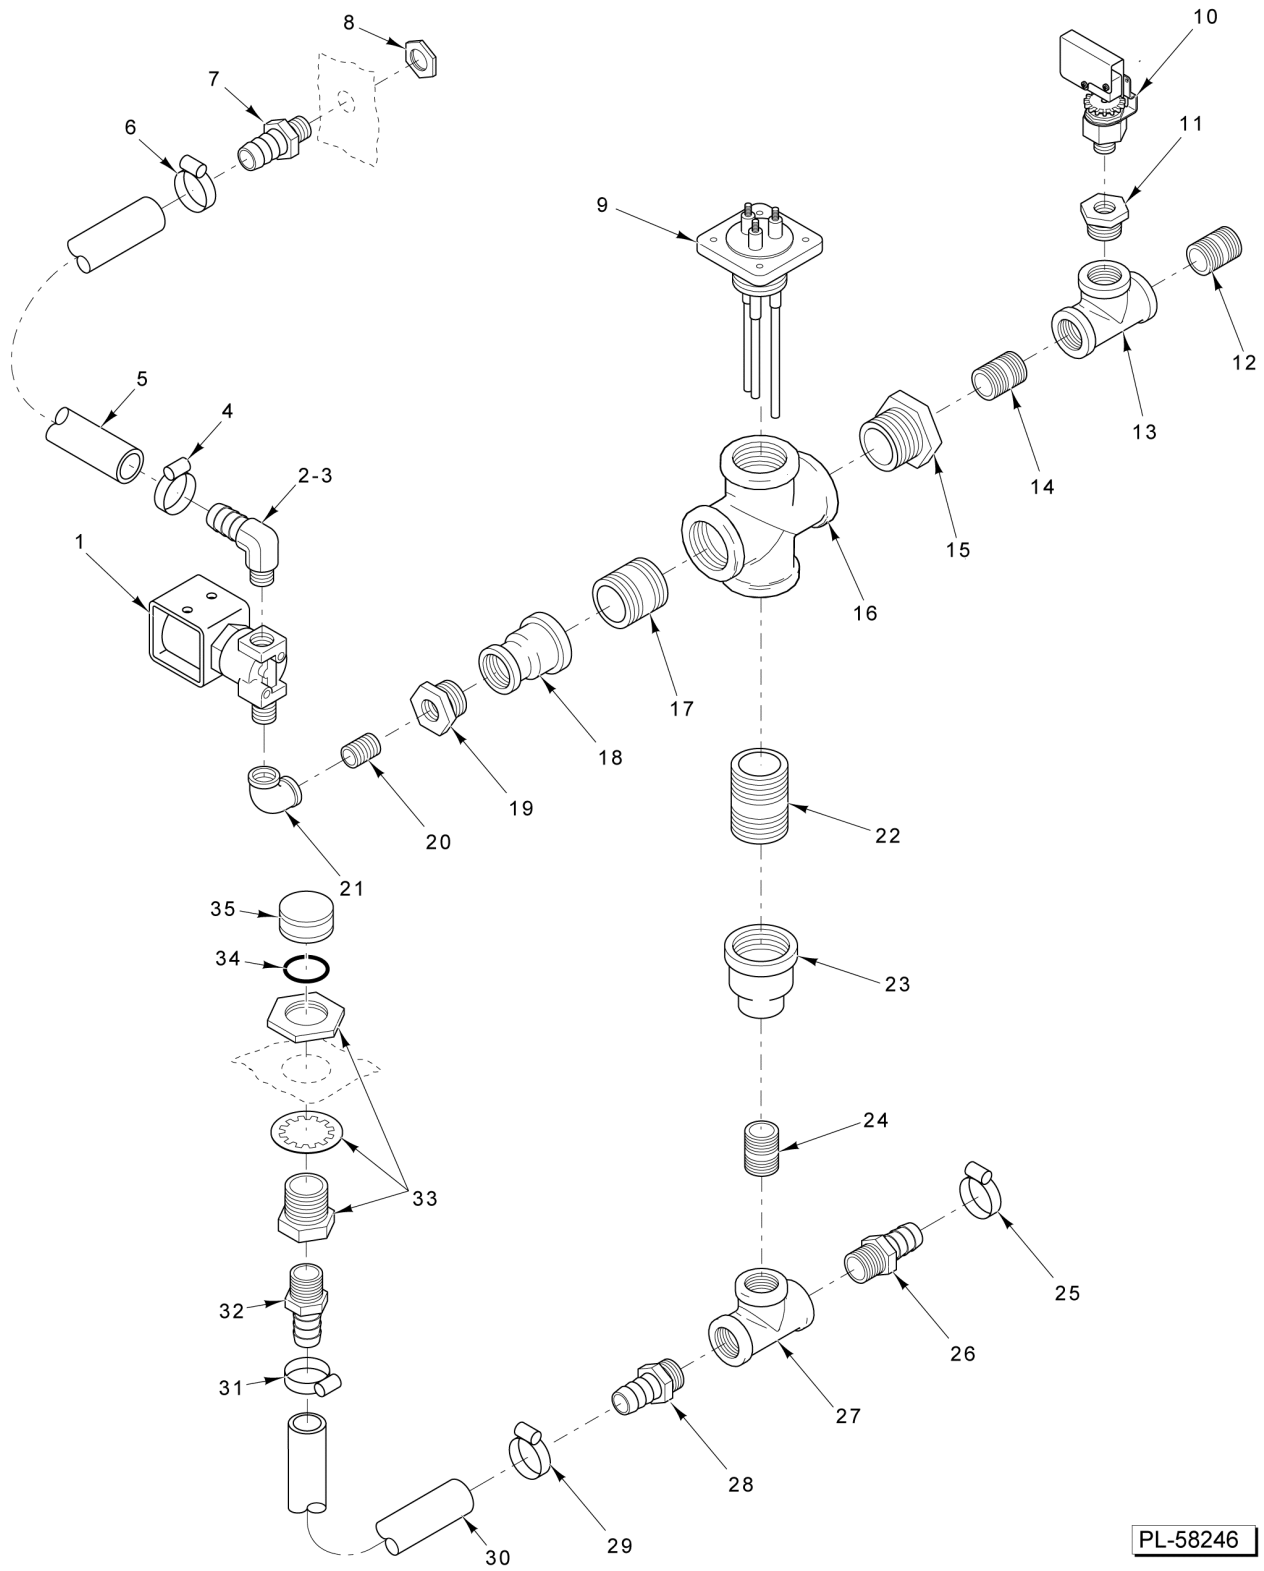

PL-58246

**WATER LEVEL PROBE
(PRIOR TO S/N 463003747)**

**WATER LEVEL PROBE
(PRIOR TO S/N 463003747)**

ILLUS. PL-58246	PART NO.	NAME OF PART	AMT.
1	00-857021-00001	Valve - Solenoid 1/4 NPT (9/32 Orifice).....	1
2	FP-090-55	Fitting - Hose 1/2 Hose x 1/4 NPT (Brass).....	1
3	FP-090-59	Fitting - Hose 1/2 ID x 1/4 NPT (Brass) (5-Pan).....	1
4	00-557718	Clamp - Hose #10.....	1
5	00-557474	Hose 1/2 ID x 0.830 OD (3 Ft.).....	1
6	00-557718	Clamp - Hose #10.....	1
7	FP-090-59	Fitting - Hose 1/2 ID x 1/4 NPT (Brass).....	1
8	FP-030-14	Lock Nut - Pipe 1/4 NPSL (Brass).....	1
9	00-850736-00003	Probe - Level Control.....	1
10	00-857022-00001	Switch - Pressure.....	1
11	FP-027-06	Bushing - Pipe 1/2 To 1/8 (Brass).....	1
12	FP-035-91	Pipe 1/2 x 1-1/8 TBE.....	1
13	FP-019-25	Tee 1/2 x 1/2 x 1/2.....	1
14	FP-035-91	Pipe 1/2 x 1-1/8 TBE.....	1
15	FP-026-24	Bushing - Pipe 1 to 1/2.....	1
16	FP-088-56	Cross - Pipe Std. 1 x 1 x 1 x 1 Std.....	1
17	FP-036-17	Pipe 1 x 1-1/2 TBE.....	1
18	FP-024-14	Coupling - Reducing 1 to 3/4.....	1
19	FP-026-65	Bushing - Pipe 3/4 to 1/4.....	1
20	FP-035-38	Pipe 1/4 x 7/8 TBE.....	1
21	FP-078-85	Elbow - Pipe 1/4 x 90 Deg.....	1
22	FP-059-32	Pipe 1 x 2-1/2 TBE.....	1
23	FP-024-42	Coupling - Reducing 1 to 1/2.....	1
24	FP-035-94	Pipe 1/2 x 1-1/2 TBE.....	1
25	00-557718	Clamp - Hose #10.....	1
26	FP-087-39	Fitting - Hose 5/8 Hose to 1/2 NPT (Brass).....	1
27	FP-019-25	Tee 1/2 x 1/2 x 1/2.....	1
28	FP-087-39	Fitting - Hose 5/8 Hose to 1/2 NPT (Brass).....	1
29	00-557718	Clamp - Hose #10.....	1
30	00-557475	Hose 5/8 ID x 0.955 OD (1.66 Ft.) (Blue).....	1
31	00-557718	Clamp - Hose #10.....	1
32	FP-090-63	Fitting - Hose 5/8 ID Hose to 3/8 MPT (Brass).....	1
33	FP-090-37	Fitting - Hose - Anchor Coupling 3/8 NPT (Brass).....	1
34	00-856769-00001	O-Ring 1/8 In. Thk.....	1
35	FP-090-60	Fitting - Hose (Round Hose Cap 3/4 NH Thread) (Brass).....	1