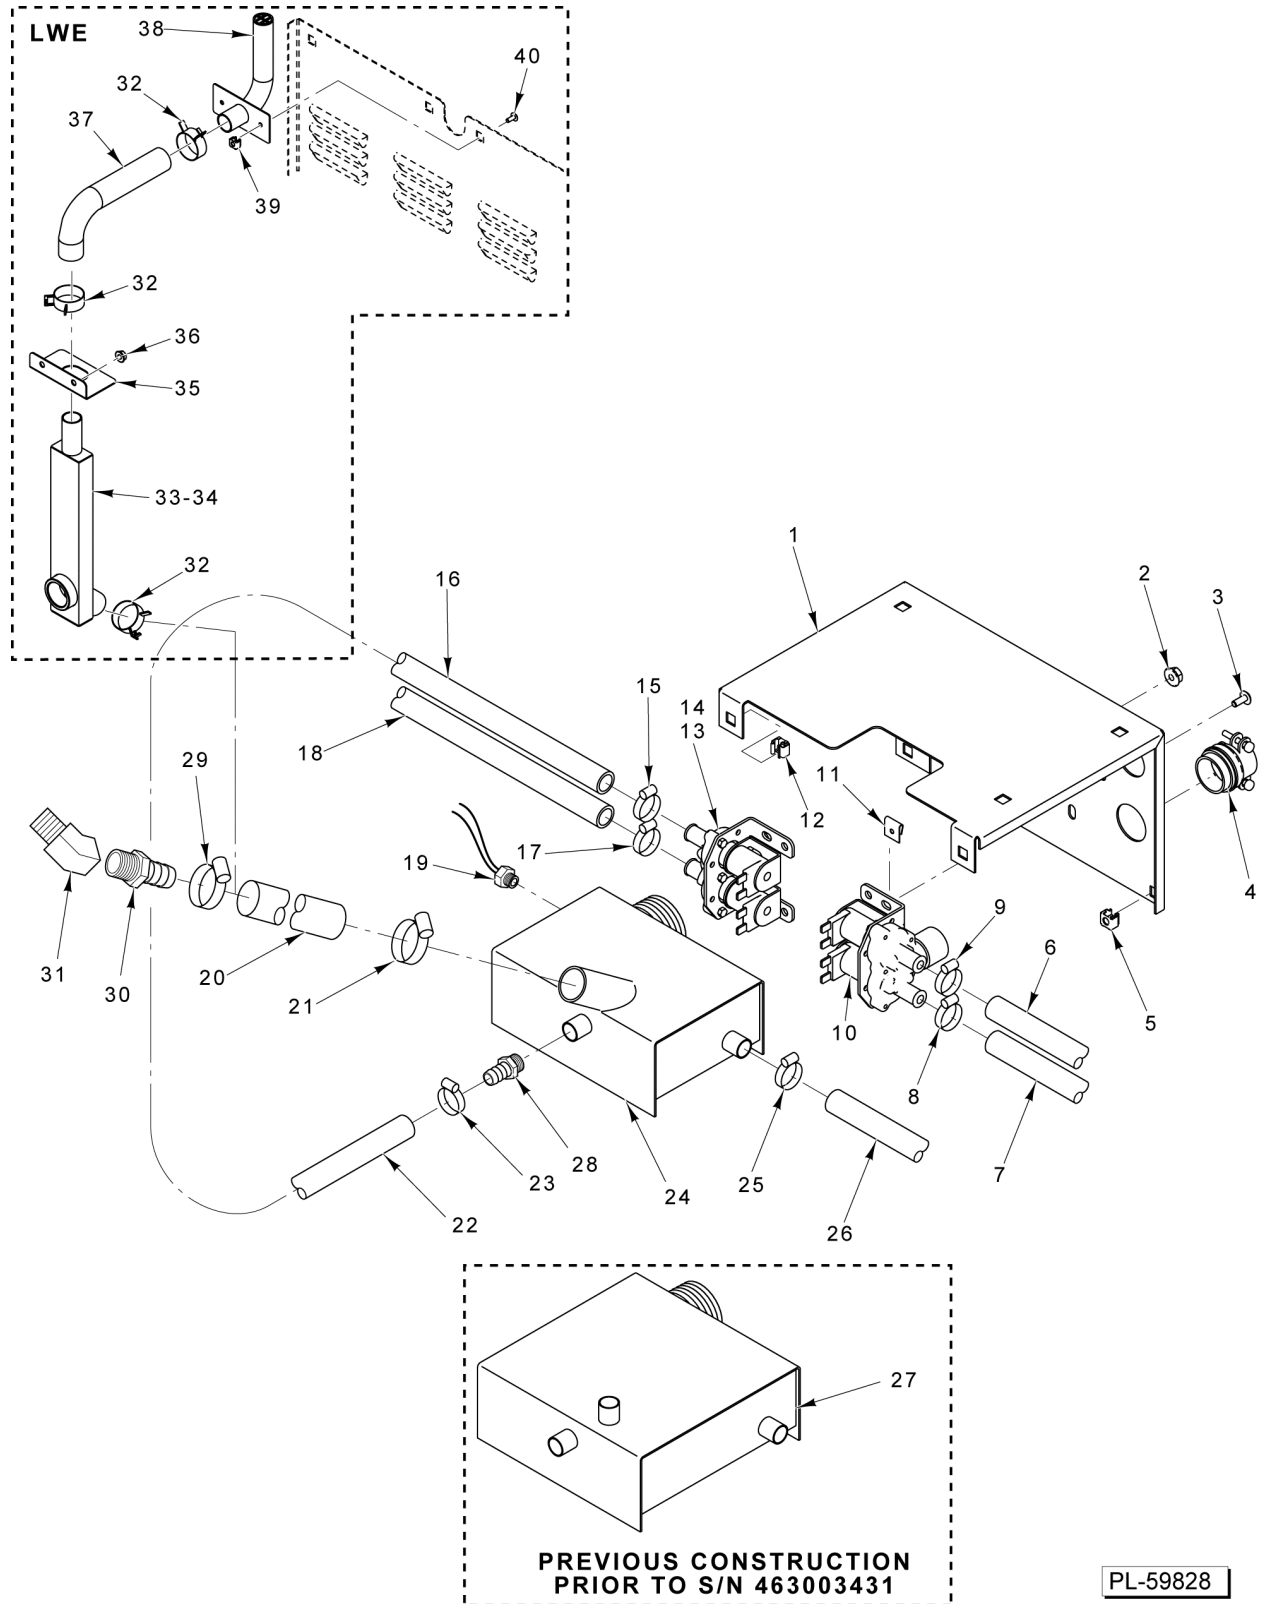

PL-58246

**WATER LEVEL PROBE
(PRIOR TO S/N 463003747)**

**WATER LEVEL PROBE
(PRIOR TO S/N 463003747)**

ILLUS. PL-58246	PART NO.	NAME OF PART	AMT.
1	00-857021-00001	Valve - Solenoid 1/4 NPT (9/32 Orifice).....	1
2	FP-090-55	Fitting - Hose 1/2 Hose x 1/4 NPT (Brass).....	1
3	FP-090-59	Fitting - Hose 1/2 ID x 1/4 NPT (Brass) (5-Pan).....	1
4	00-557718	Clamp - Hose #10.....	1
5	00-557474	Hose 1/2 ID x 0.830 OD (3 Ft.).....	1
6	00-557718	Clamp - Hose #10.....	1
7	FP-090-59	Fitting - Hose 1/2 ID x 1/4 NPT (Brass).....	1
8	FP-030-14	Lock Nut - Pipe 1/4 NPSL (Brass).....	1
9	00-850736-00003	Probe - Level Control.....	1
10	00-857022-00001	Switch - Pressure.....	1
11	FP-027-06	Bushing - Pipe 1/2 To 1/8 (Brass).....	1
12	FP-035-91	Pipe 1/2 x 1-1/8 TBE.....	1
13	FP-019-25	Tee 1/2 x 1/2 x 1/2.....	1
14	FP-035-91	Pipe 1/2 x 1-1/8 TBE.....	1
15	FP-026-24	Bushing - Pipe 1 to 1/2.....	1
16	FP-088-56	Cross - Pipe Std. 1 x 1 x 1 x 1 Std.....	1
17	FP-036-17	Pipe 1 x 1-1/2 TBE.....	1
18	FP-024-14	Coupling - Reducing 1 to 3/4.....	1
19	FP-026-65	Bushing - Pipe 3/4 to 1/4.....	1
20	FP-035-38	Pipe 1/4 x 7/8 TBE.....	1
21	FP-078-85	Elbow - Pipe 1/4 x 90 Deg.....	1
22	FP-059-32	Pipe 1 x 2-1/2 TBE.....	1
23	FP-024-42	Coupling - Reducing 1 to 1/2.....	1
24	FP-035-94	Pipe 1/2 x 1-1/2 TBE.....	1
25	00-557718	Clamp - Hose #10.....	1
26	FP-087-39	Fitting - Hose 5/8 Hose to 1/2 NPT (Brass).....	1
27	FP-019-25	Tee 1/2 x 1/2 x 1/2.....	1
28	FP-087-39	Fitting - Hose 5/8 Hose to 1/2 NPT (Brass).....	1
29	00-557718	Clamp - Hose #10.....	1
30	00-557475	Hose 5/8 ID x 0.955 OD (1.66 Ft.) (Blue).....	1
31	00-557718	Clamp - Hose #10.....	1
32	FP-090-63	Fitting - Hose 5/8 ID Hose to 3/8 MPT (Brass).....	1
33	FP-090-37	Fitting - Hose - Anchor Coupling 3/8 NPT (Brass).....	1
34	00-856769-00001	O-Ring 1/8 In. Thk.....	1
35	FP-090-60	Fitting - Hose (Round Hose Cap 3/4 NH Thread) (Brass).....	1