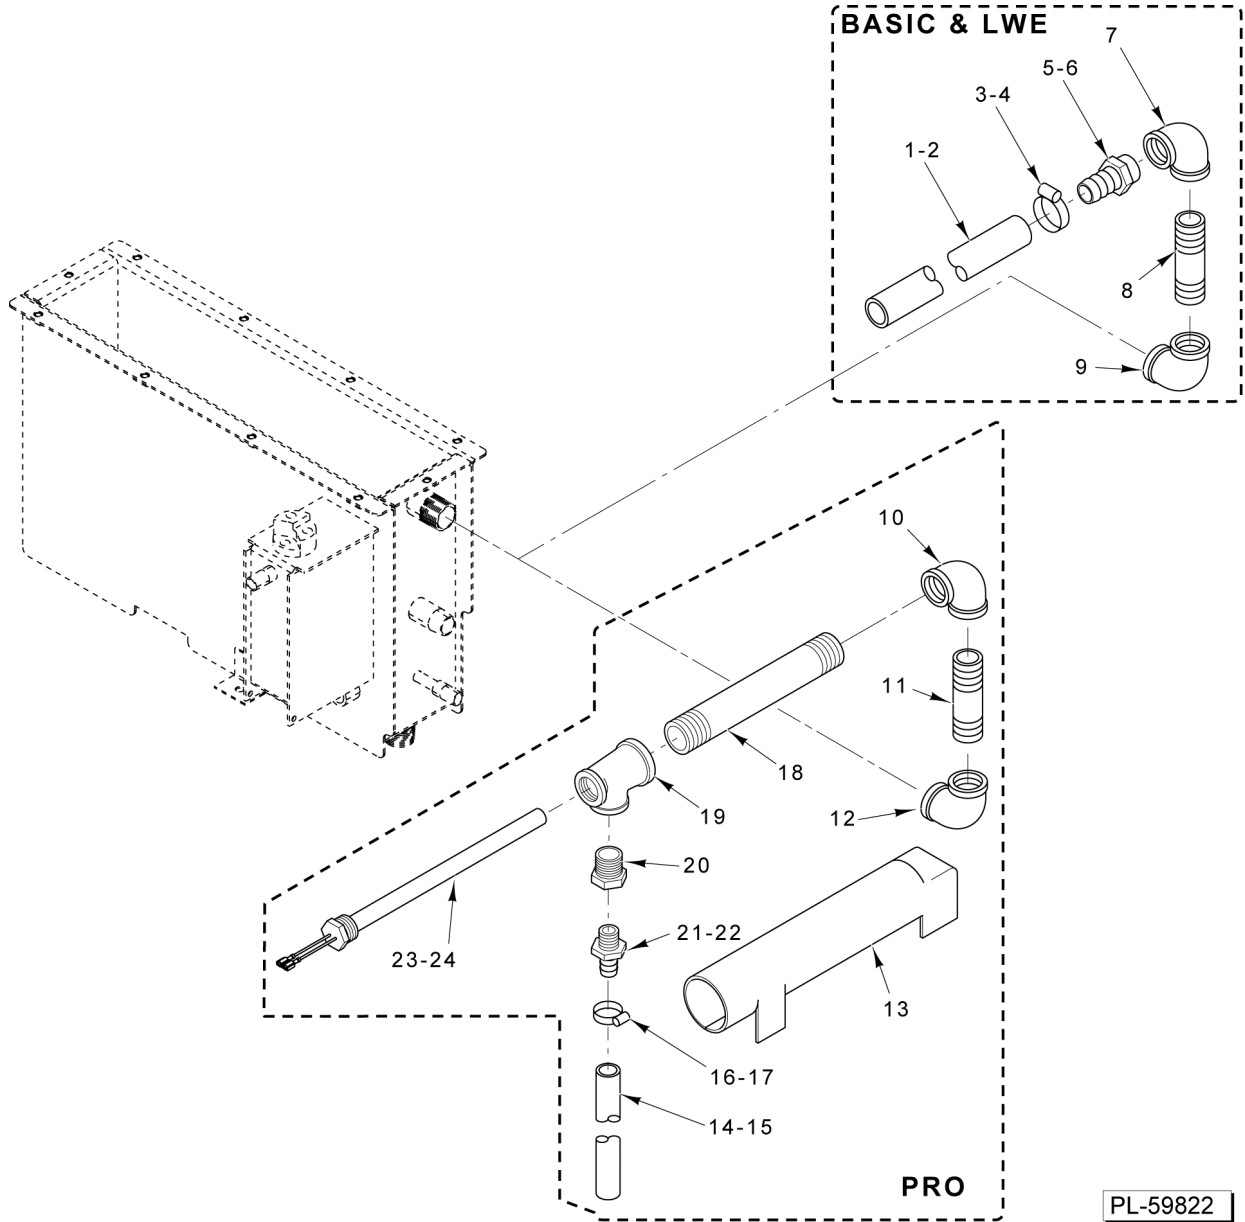

GENERATOR MANIFOLD (5-PAN)

GENERATOR MANIFOLD (5-PAN)

ILLUS. PL-59822	PART NO.	NAME OF PART	AMT.
1	00-557475	Hose 5/8 ID x 0.955 OD (1.66 Ft.) (Blue) (Basic).....	1
2	00-557792	Hose (White) (Basic & LWE).....	1
3	00-557718	Clamp - Hose #10 (For Blue Hose) (Basic).....	1
4	00-557846	Clamp - Hose (29mm) (For White Hose) (Basic & LWE).....	1
5	FP-090-31	Fitting - Hose 5/8 Hose to 3/4 MPT (Brass) (For Blue Hose) (Basic).....	1
6	FP-091-08	Fitting - Pipe 3/4 Hose to 3/4 MPT (Brass) (For White Hose) (Basic & LWE).....	1
7	FP-015-23	Elbow 3/4 x 90 Deg. (Brass) (Basic & LWE).....	1
8	FP-041-66	Pipe 3/4 x 3 TBE (Brass) (Basic & LWE).....	1
9	FP-015-23	Elbow 3/4 x 90 Deg. (Brass) (Basic & LWE).....	1
10	FP-015-23	Elbow 3/4 x 90 Deg. (Brass) (Pro).....	1
11	FP-041-66	Pipe 3/4 x 3 TBE (Brass) (Pro).....	1
12	FP-015-23	Elbow 3/4 x 90 Deg. (Brass) (Pro).....	1
13	00-856774-00001	Insulation - Super Heater (Pro).....	1
14	00-557475	Hose 5/8 ID x 0.955 OD (1.66 Ft.) (Blue) (Pro).....	1
15	00-557792	Hose (White) (Pro).....	1
16	00-557718	Clamp - Hose #10 (For Blue Hose) (Pro).....	1
17	00-557846	Clamp - Hose (29mm) (For White Hose) (Pro).....	1
18	FP-090-49	Pipe 1 x 8 (Brass) (Pro).....	1
19	FP-019-40	Tee - Pipe 1 x 3/4 x 3/4 (Brass) (Pro).....	AR
20	FP-027-22	Bushing - Pipe 3/4 to 1/2 (Brass) (For White Hose) (Pro).....	1
21	FP-090-31	Fitting - Hose 5/8 Hose to 3/4 MPT (Brass) (For Blue Hose) (Pro).....	1
22	FP-091-09	Fitting - Hose 3/4 Hose to 1/2 MPT (Brass) (For White Hose) (Pro).....	1
23	00-856709-00001	Heater - Super Heater (208/240 V.) (Pro).....	1
24	00-856709-00002	Heater - Super Heater (480 V.) (Pro).....	1