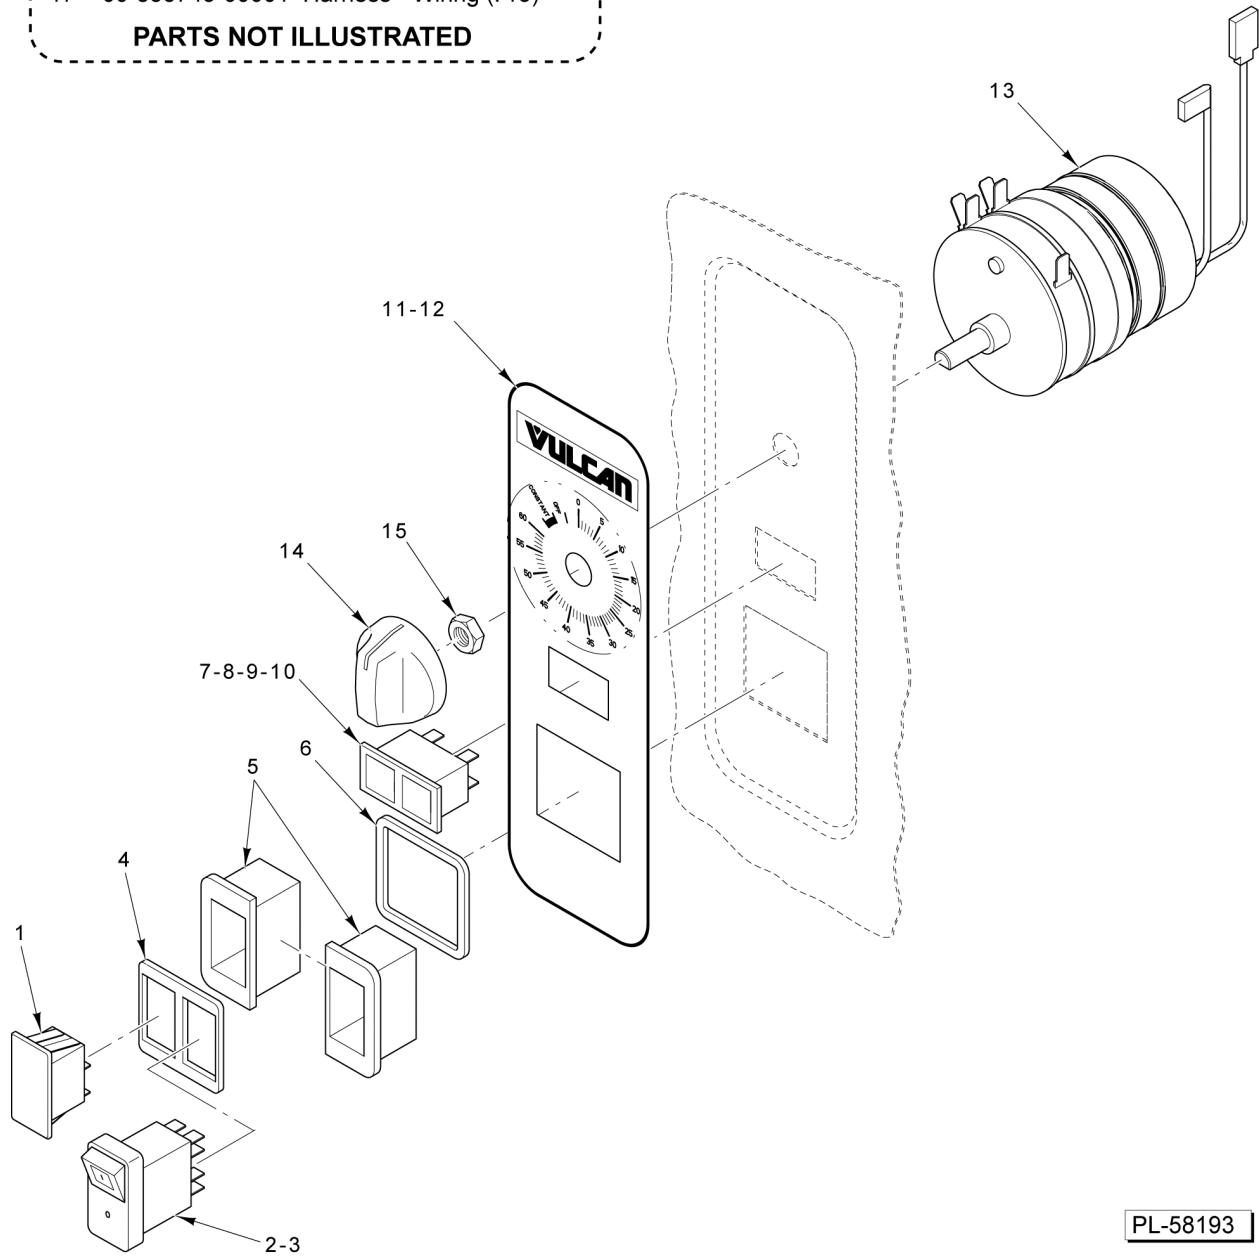

- 16 00-856744-00001 Harness - Wiring (Basic)
- 17 00-856745-00001 Harness - Wiring (Pro)

PARTS NOT ILLUSTRATED

CONTROLS

CONTROLS

ILLUS.	PART NO.	NAME OF PART	AMT.
PL-58193			
1	00-856680-00001	Plug - Blank Assy.....	1
2	00-855677-00001	Switch - On/Off (Lighted) (Pro & LWE).....	1
3	00-856754-00001	Power Light (Basic) (Not Shown).....	1
4	00-855795-00001	Gasket - Switch.....	1
5	00-855794-00001	Bezel - Switch.....	2
6	00-855796-00001	Gasket - Bezel.....	1
7	00-856679-00001	Light - Indicating Assy. (Pro).....	1
8	00-855695-00001	Light - Indicating (125 VAC) (LWE).....	1
9	00-856680-00001	Plug - Blank Assy. (Basic) (Not Shown).....	1
10	00-856678-00001	Gasket.....	1
11	00-856771-00001	Overlay - Control (Vulcan) (Basic).....	1
12	00-856771-00002	Overlay - Control (Vulcan) (Pro).....	1
13	00-913102-0176A	Kit - Timer (Incls Shaft Seal & Knob) (Incls. Items 14 & 15).....	1
14	00-856773-00001	Knob - Timer.....	1
15	00-854693-00001	Shaft - Rotary Seal.....	1
16	00-856744-00001	Harness - Wiring (Basic).....	1
17	00-856745-00001	Harness - Wiring (Pro).....	1