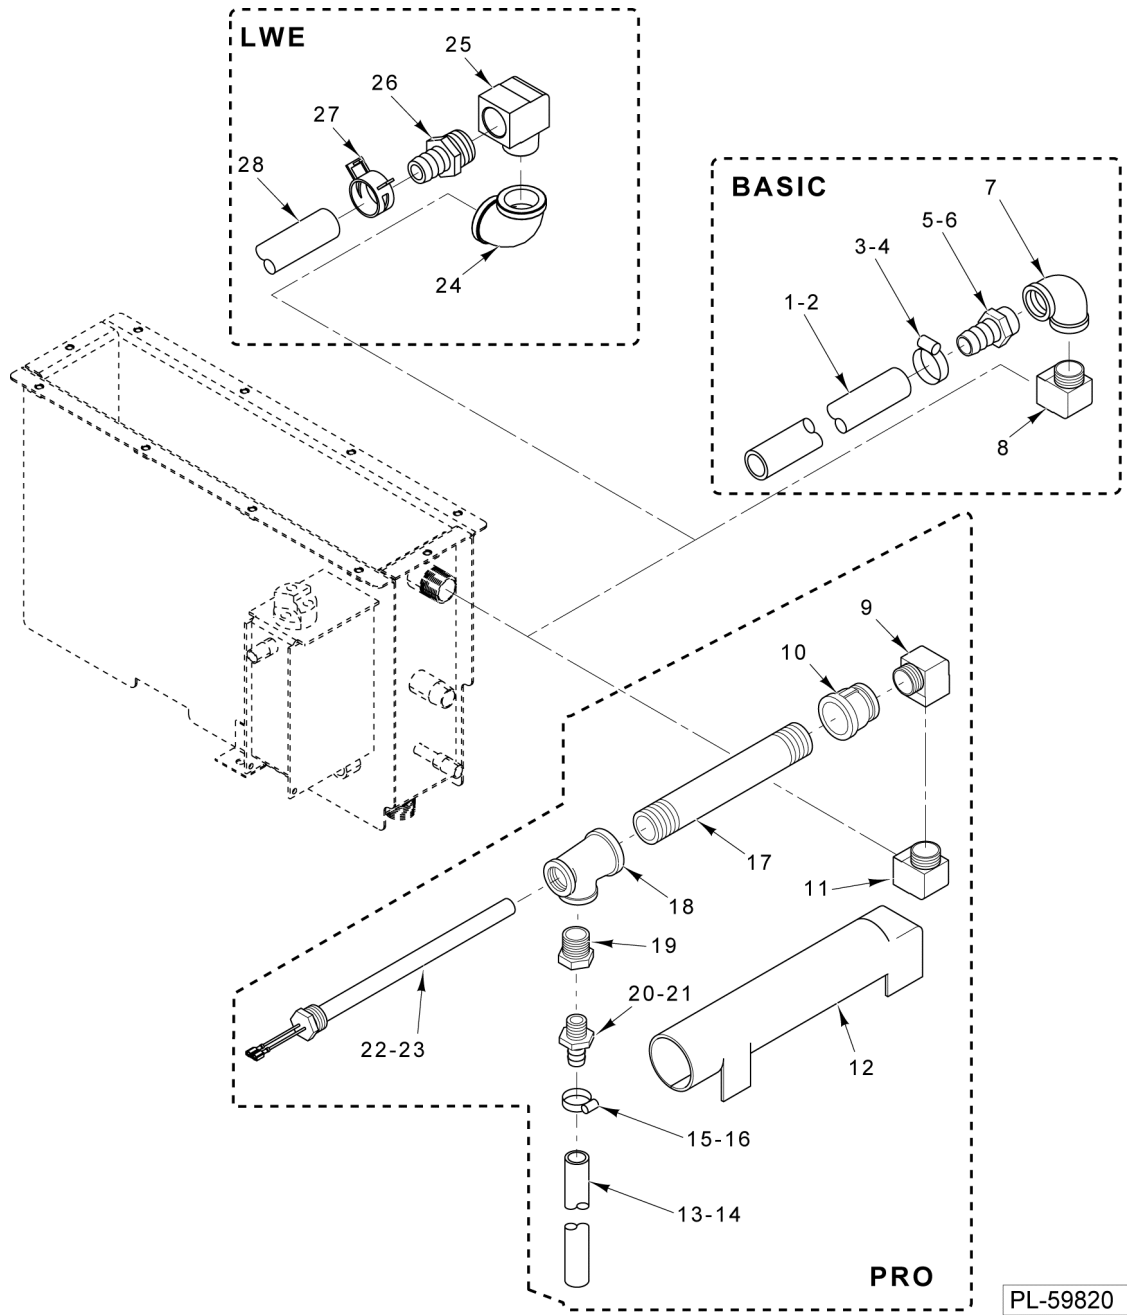

- 27 00-557760 Shim (SST)
- 28 00-557761 Shim (SST)

PARTS NOT ILLUSTRATED

COMPARTMENT

COMPARTMENT

ILLUS. PL-59819	PART NO.	NAME OF PART	AMT.
1	00-857646-00004	Compartment - Service Kit (3-Pan).....	1
2	00-857649-00004	Compartment - Service Kit (5-Pan).....	1
3	00-857791-00001	Bolt - Rack Hanger.....	4
4	NS-049-09	Nut Assy. 10-32 (SST).....	4
5	00-856753-00001	Steam Port - Compartment (5-Pan).....	1
6	00-856742-00001	Steam Port - Compartment (3-Pan).....	1
7	NS-011-07	Nut 6-32 Hex (SST).....	2
8	WL-014-03	Lockwasher #6 External (SST).....	2
9	00-411499-00004	Buzzer (115 V.).....	1
10	SC-021-12	Mach. Screw 6-32 x 1 Slotted Rd. Hd. (SST).....	1
11	00-842049	Switch - Door.....	1
12	NS-015-13	Nut 3/8-16 Hex (SST).....	1
13	00-855308-00001	Actuator Bracket - Door.....	1
14	RR-011-26	Ring - Retaining.....	2
15	00-855307-00001	Actuator Rod - Door.....	1
16	FP-090-18	Elbow Pipe 5/8 x 45 Deg. (Brass) (Used with Blue Hose).....	1
17	FP-091-09	Fitting - Hose 3/4 Hose to 1/2 MPT (Brass) (Used with White Hose).....	1
18	00-855394-00001	Adapter - Cabinet Steam Port.....	1
19	00-855586-00001	Bullet - Door.....	1
20	NS-011-18	Nut 10-24 Hex (SST).....	1
21	00-855753-00001	Cover - Drain.....	1
22	00-557792	Hose (White).....	1
23	WL-006-27	Lockwasher 3/8 Helical (SST).....	1
24	00-557846	Clamp - Hose (29mm).....	1
25	00-855779-00001	Compartment - Insulation (3-Pan).....	1
26	00-855779-00002	Compartment - Insulation (5-Pan).....	1
27	00-557760	Shim (0.005 Thk.) (SST).....	AR
28	00-557761	Shim (0.010 Thk.) (SST).....	AR