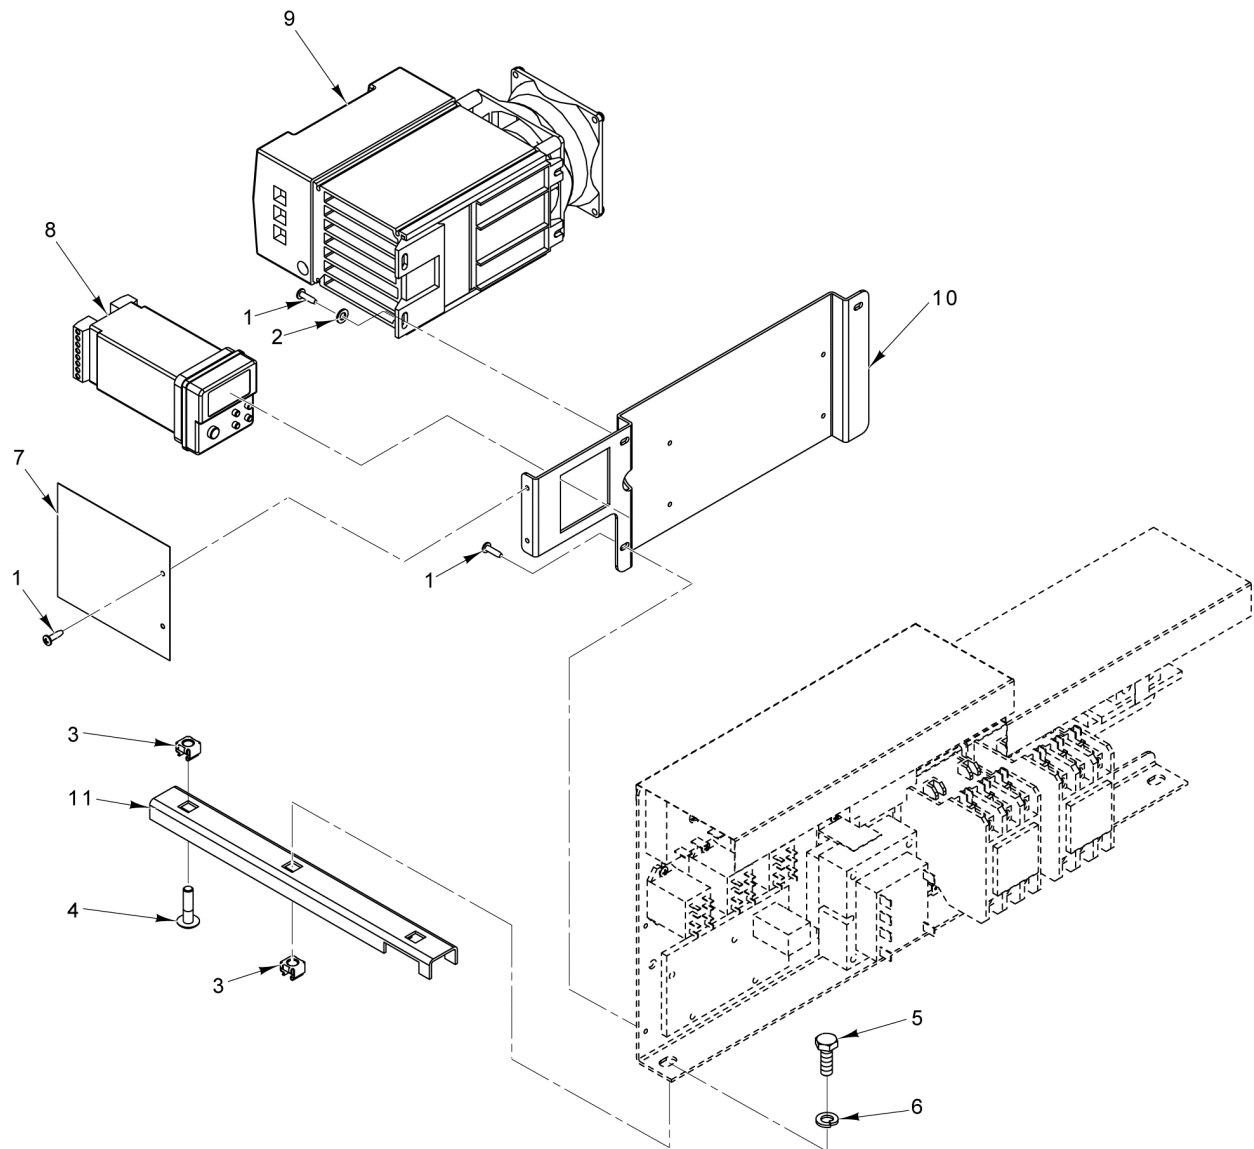

- 12 858056 Harness - Contactor Wiring (Delta)
- 13 858056 Harness - Contactor Wiring (WYE)

PARTS NOT ILLUSTRATED

PL-60661

LINE CONTROLS (LWE)

LINE CONTROLS (LWE)

ILLUS. PL-60661	PART NO.	NAME OF PART	AMT.
1	SD-019-29	Self-Tapping Screw 6-20 x 1/2 Phil. Pan Hd., Type B.....	AR
2	WS-002-15	Washer.....	4
3	NS-049-03	Panel Nut 1/4-20.....	2
4	SC-115-70	Mach. Screw 1/4-20 x 1 Slotted Truss Hd. (SST).....	1
5	SC-041-01	Cap Screw 1/4-20 x 3/4 Hex Hd. (SST).....	1
6	WL-006-17	Lockwasher 1/4 Helical (SST).....	1
7	00-858055-00001	Shield - Mylar (4 In.).....	1
8	00-858053-00001	Controller - PM (EZ-ZONE).....	1
9	00-858052-00001	Contactactor.....	1
10	00-858079-00001	Bracket - Control Mounting.....	1
11	00-857713-00001	Frame Rail - Front.....	1
12	00-858056-00001	Harness - Wiring (Delta).....	1
13	00-858056-00002	Harness - Wiring (WYE).....	1