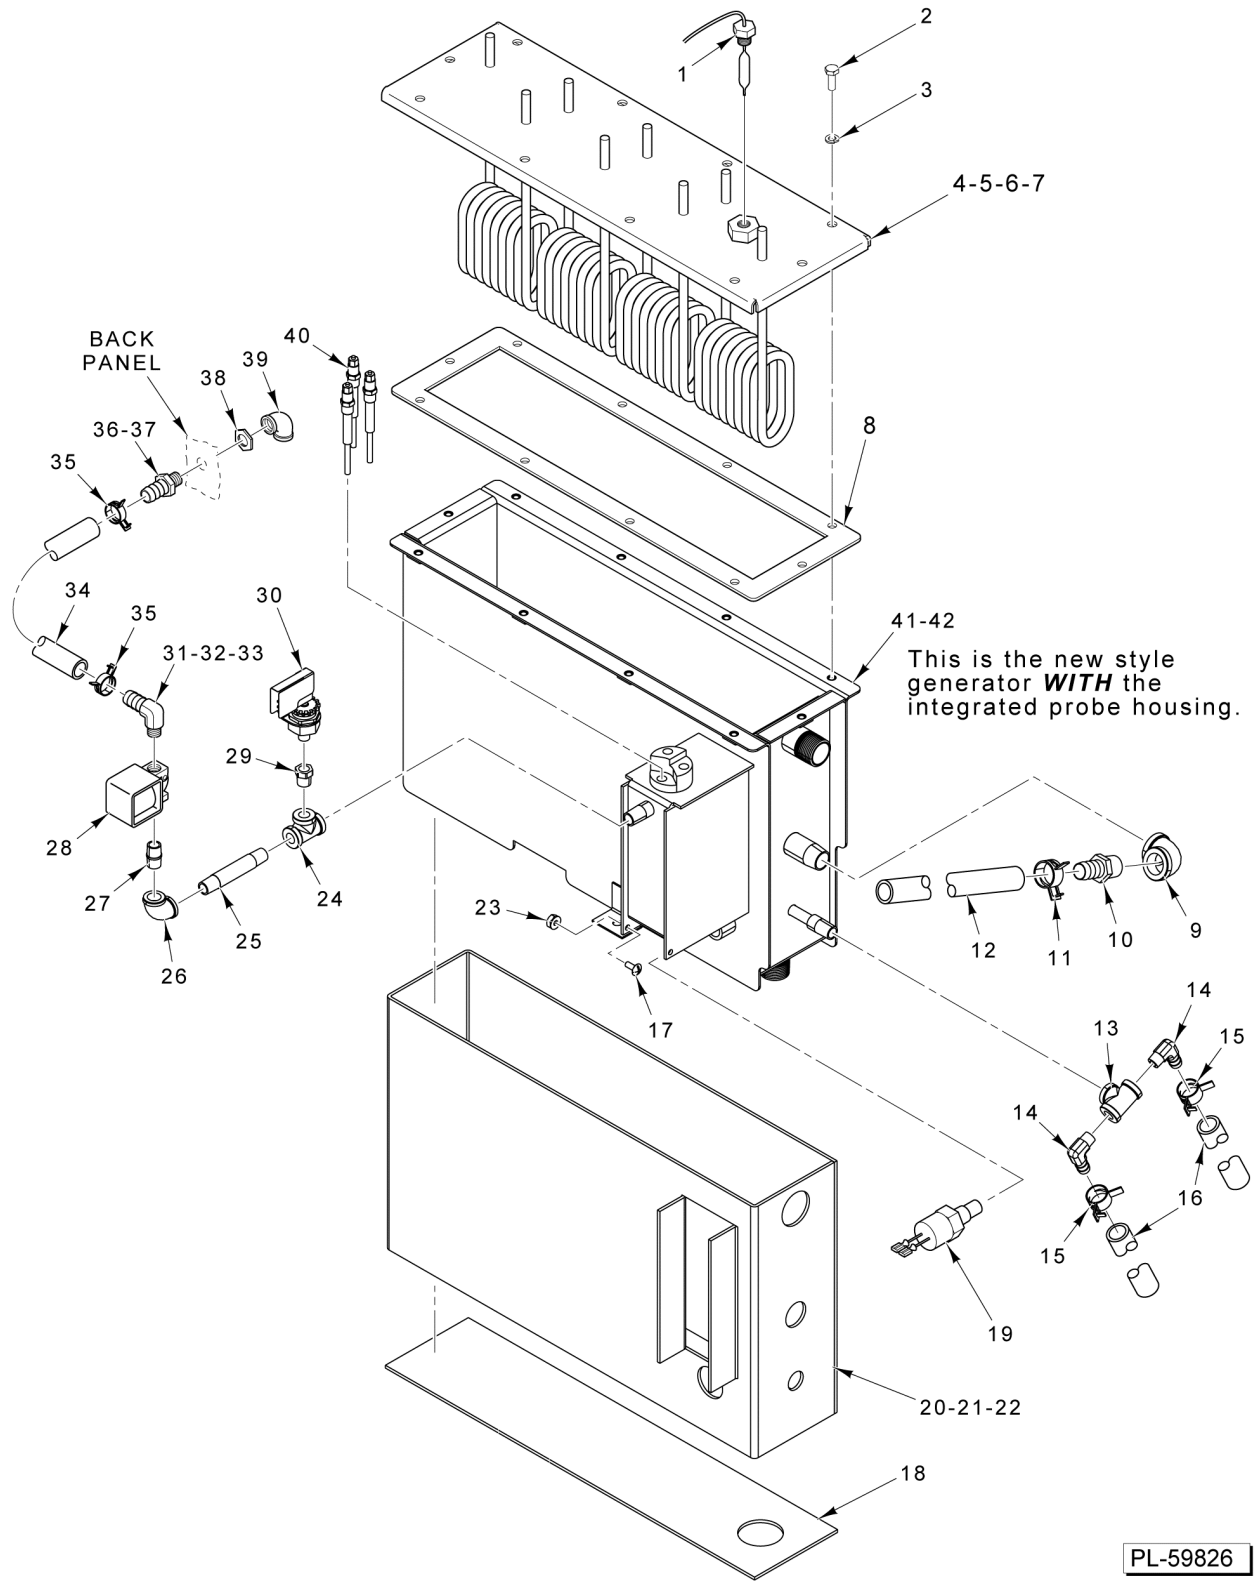

**GENERATOR ASSEMBLY
(AFTER S/N 463003747)**

**GENERATOR ASSEMBLY
(AFTER S/N 463003747)**

ILLUS.	PART NO.	NAME OF PART	AMT.
PL-59826			
1	00-856756-00001	Probe - High Limit Temperature.....	1
2	SC-041-50	Cap Screw 1/4-20 x 1/2 Hex Hd. (SST).....	10
3	WL-006-17	Lockwasher 1/4 Helical (SST).....	10
4	00-856710-00001	Element - Heating (208/240 V., 15 kW).....	1
5	00-856710-00002	Element - Heating (208/240 V., 8.5 kW).....	1
6	00-856710-00003	Element - Heating (480 V., 15 kW).....	1
7	00-856710-00004	Element - Heating (480 V., 8.5 kW).....	1
8	00-856711-00001	Gasket - Generator.....	1
9	FP-015-16	Elbow - Pipe 1/2 x 90 Deg. (Brass).....	1
10	FP-087-39	Fitting - Hose 5/8 Hose to 1/2 NPT (Brass).....	1
11	00-557845	Clamp - Hose (24mm).....	2
12	00-557475	Hose 5/8 ID x 0.955 OD (1.66 Ft.) (Blue).....	1
13	FP-019-08	Tee - Pipe (Brass).....	1
14	FP-090-91	Fitting - Hose 1/2 Hose to 1/4 NPT (Brass).....	2
15	00-557844	Clamp - Hose (19mm).....	4
16	00-557681	Hose - Condensate Box Line (14 In.).....	2
17	SC-066-06	Mach. Screw 10-24 x 1/2 Phil. Truss Hd. (SST).....	1
18	00-857755-00001	Insulation - Generator (Bottom).....	1
19	00-856768-00001	Probe - Hold Temperature.....	1
20	00-856757-00001	Insulation - Generator (Pro & Basic).....	1
21	00-857757-00001	Insulation - Generator (LWE).....	AR
22	00-557598	Tape - Aluminum Foil (Use with Insulation).....	AR
23	NS-044-09	Nut Assy. 10-24 Hex KEPS.....	1
24	FP-019-08	Tee - Pipe (Brass).....	1
25	FP-075-70	Pipe 1/4 x 3 TBE (Brass).....	1
26	FP-015-05	Elbow - Pipe 1/4 x 90 Deg. (Brass).....	1
27	FP-040-08	Pipe 1/4 x 7/8 TBE (Brass).....	1
28	00-857021-00001	Valve - Solenoid 1/4 NPT (9/32 Orifice).....	1
29	FP-027-02	Bushing - Pipe 1/4 to 1/8.....	1
30	00-858046-00002	Switch - Pressure (Non-Adjustable).....	1
31	FP-090-55	Fitting - Hose 1/2 Hose x 1/4 NPT (Brass) (3-Pan).....	1
32	FP-090-59	Fitting - Hose 1/2 ID x 1/4 NPT (Brass) (5-Pan) (Not Shown).....	1
33	FP-090-91	Fitting - Hose 1/2 Hose to 1/4 NPT (Brass) (LWE).....	1
34	00-557474	Hose 1/2 ID x 0.830 OD (3 Ft.).....	1
35	00-557970	Clamp - Hose (20mm).....	2
36	FP-090-59	Fitting - Hose 1/2 ID x 1/4 NPT (Brass) (Pro, Basic, & LWE 5-Pan).....	1
37	FP-090-91	Fitting - Hose 1/2 Hose to 1/4 NPT (Brass) (LWE 3-Pan).....	1
38	FP-030-14	Lock Nut - Pipe 1/4 NPSL (Brass).....	1
39	FP-078-85	Elbow - Pipe 1/4 x 90 Deg. (LWE).....	1
40	00-857046-00002	Probe - Water Level.....	3
41	00-856701-00001	Generator.....	1
42	00-857798-00001	Kit - Replacement EA Generator (Incls. Items 9, 10, 11, 13, 14, 15, 17, 18, 20 thru 30, 40, & 41).....	1