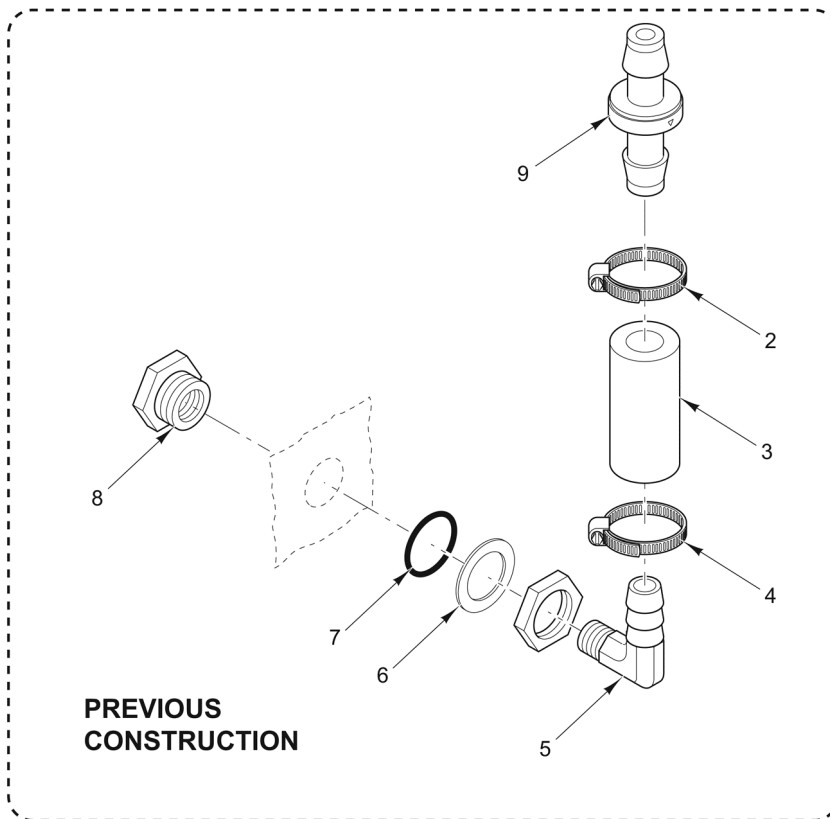

PL-58249

COMPARTMENT VACUUM BREAKER

COMPARTMENT VACUUM BREAKER

ILLUS.	PART NO.	NAME OF PART	AMT.
PL-58249			
1	00-857625-00001	Valve - Check (Current Construction).....	1
2	00-557718	Clamp - Hose #10.....	1
3	00-557473	Tube Line - Compartment Vacuum.....	1
4	00-557718	Clamp - Hose #10.....	2
5	FP-090-71	Fitting - Hose 3/8 Hose by 1/8 NPT (Brass).....	1
6	WS-010-26	Washer.....	1
7	00-856769-00001	O-Ring 1/8 In. Thk.....	1
8	FP-090-36	Coupling - Anchor 1/8 (Brass).....	1
9	00-856755-00001	Valve - Check (Previous Construction).....	1