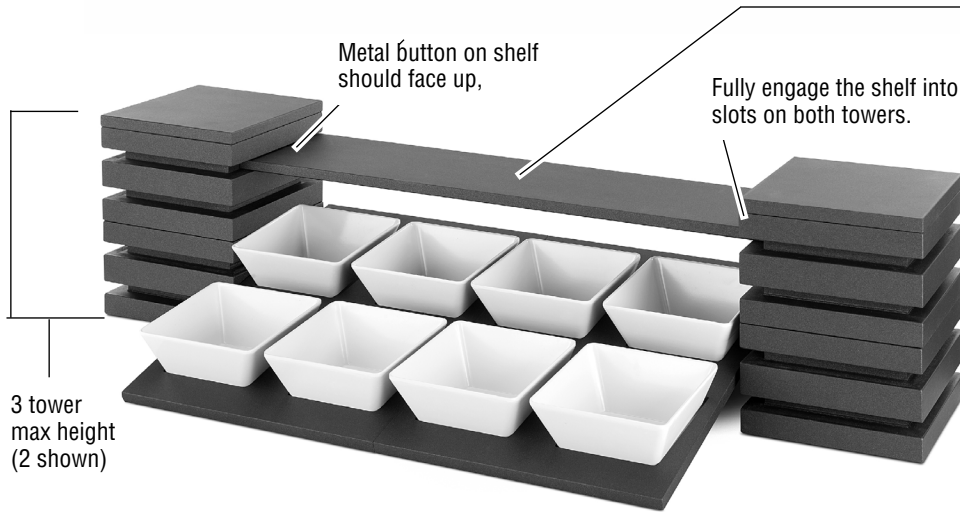

Outperform every day.™

Care and Use

Cubic Modular Display System

Shelves and Towers

Material: Painted Wood

Shelf Maximum Weight Capacity			
Item No.	Width In (CM)	Depth In (CM)	Max. Weight Lb (Kg)
v904650	19 ¹ / ₁₆ (50)	7 (18)	14.5 (6.6)
v904680	31 ¹ / ₂ (80)		4.7 (2.1)
v904610	39 ³ / ₈ (100)		1.9 (.86)
v904652	19 ¹ / ₁₆ (50)	13 ³ / ₄ (34)	28.3 (12.8)
v904610	31 ¹ / ₂ (80)		9.0 (4)
v904612	39 ³ / ₈ (100)		3.8 (1.7)

Wood Cutting Board / Low Table

Material: Wood and Painted Wood

Buffet Displays

Material: Acrylic and Painted Wood

Melamine Plate

Material: Melamine

White Bowls

Material: Melamine