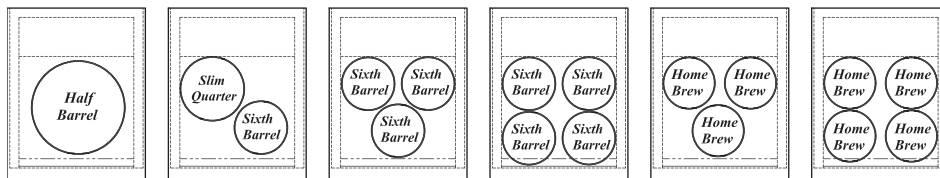

Beer Dispenser Model size of KEG

TBD-1 PLAN VIEW