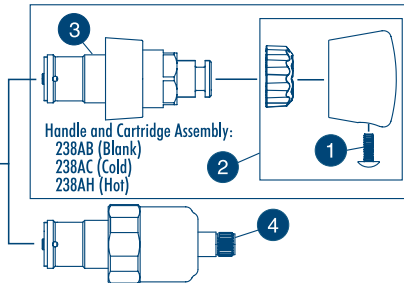

238A Push Button & Wrist-Action Metering Cartridges

Push Button Metering Cartridge

Wrist-Action Metering Cartridge

- 1 014145-45 Screw
- 2 014193-40 Push Button Handle, Screw and Insulator (Blank)
- 014194-40 Push Button Handle, Screw and Insulator (Cold)
- 014195-40 Push Button Handle, Screw and Insulator (Hot)
- 3 238A Push Button Metering Cartridge
- 4 012449-40 Wrist-Action Metering Cartridge
- 5 014152-40 Common Metering Barrel Assembly

* Repair Kit B-238RK, also includes oil tube

No.	Part Number	Description
1	001022-45	Bottom Gasket
2	000788-20	Removable Insert (Hot) 64-L
3	000789-20	Removable Insert (Cold) 66L
4	000933-45	Seat Screw
5	001092-45	Seat Washer
6	000811-25	Spindle (Hot) 18L
7	000812-25	Spindle (Cold) 67L
8	002601-45	Top Gasket
9	009744-45	Bonnet
10	013430-45	Bonnet Seal Packing
11	000718-25	Packing Nut
12	003164-45	Spring Check Seat
13	001479-45	Spring
14	001907-25	Spindle (Hot) 264L
15	001908-25	Spindle (Cold) 263L
16	001466-20	Quarter Turn Sleeve
17	001638-45	Lever Handle, Blank
	001637-45	Lever Handle, Hot
	001636-45	Lever Handle, Cold
18	001661-45	Index, Red, Hot
	001660-45	Index, Blue, Cold
19	000922-45	Lever Handle Screw
20	002721-45	O-Ring
21	000685-20	Removable Insert
22	000976-45	Brass Washer
23	001042-45	Rubber Washer
24	002726-45	Stainless Steel Washer
25	001075-45	O-Ring
26	009752-45	Washer
27	009750-25	Bonnet
28	000933-45	Seat Screw
29	001088-45	Seat Washer
30	000794-25	Spindle (Hot and Cold)
31	001047-45	Rubber Washer
32	009749-25	Bonnet
33	000986-45	Brass Washer
34	000801-25	Spindle (Cold)
35	000800-25	Spindle (Hot)
36	011616-25	Hot
	011617-25	Cold
	011618-25	Hot with Check Valve
	011619-25	Cold with Check Valve
37	011278-25	Hot
	011279-25	Cold
	012394-25	Hot with Check Valve
	012395-25	Cold with Check Valve

Cerama with Eterna Escutcheon Bonnet	36	011616-25	Hot
		011617-25	Cold
		011618-25	Hot with Check Valve
		011619-25	Cold with Check Valve
Cerama with Cerama Bonnet	37	011278-25	Hot
		011279-25	Cold
		012394-25	Hot with Check Valve
		012395-25	Cold with Check Valve