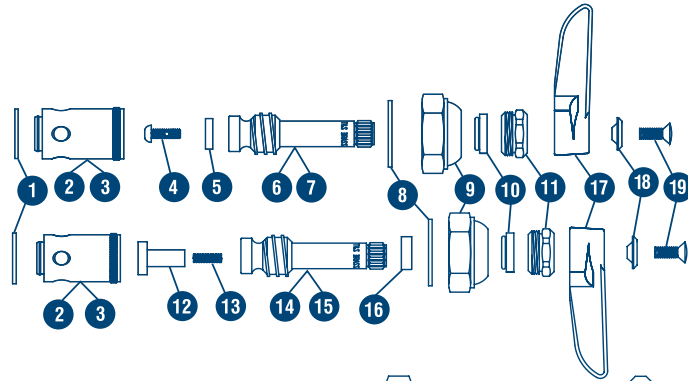

Hot & Cold Spindle Assemblies

Eterna Cartridge

Eterna Cartridge with Spring Check

Big-Flo Assembly

B-1100 Series

Ceramic Cartridges

For Standard Faucets
Ref. Part No.
Hot Side 002714-40
Cold Side 002713-40

For Pre-Rinse Units
Ref. Part No.
Hot Side 002712-40
Cold Side 002711-40

Ref. Part No.
Hot and Cold Side
006482-40

Ref. Part No.
Hot Side 002710-40
Cold Side 002709-40

Cerama Cartridge with Escutcheon

For use with
Escutcheon
(Ceramic - ESC)

Cerama Cartridge without Escutcheon

For use without
Escutcheon
(Ceramic - NO ESC)

* Repair Kit B-238RK, also includes oil tube

No.	Part Number	Description
1	001022-45	Bottom Gasket
2	000788-20	Removable Insert (Hot) 64-L
3	000789-20	Removable Insert (Cold) 66L
4	000933-45	Seat Screw
5	001092-45	Seat Washer
6	000811-25	Spindle (Hot) 18L
7	000812-25	Spindle (Cold) 67L
8	002601-45	Top Gasket
9	009744-45	Bonnet
10	013430-45	Bonnet Seal Packing
11	000718-25	Packing Nut
12	003164-45	Spring Check Seat
13	001479-45	Spring
14	001907-25	Spindle (Hot) 264L
15	001908-25	Spindle (Cold) 263L
16	001466-20	Quarter Turn Sleeve
17	001638-45	Lever Handle, Blank
	001637-45	Lever Handle, Hot
	001636-45	Lever Handle, Cold
18	001661-45	Index, Red, Hot
	001660-45	Index, Blue, Cold
19	000922-45	Lever Handle Screw
20	002721-45	O-Ring
21	000685-20	Removable Insert
22	000976-45	Brass Washer
23	001042-45	Rubber Washer
24	002726-45	Stainless Steel Washer
25	001075-45	O-Ring
26	009752-45	Washer
27	009750-25	Bonnet
28	000933-45	Seat Screw
29	001088-45	Seat Washer
30	000794-25	Spindle (Hot and Cold)
31	001047-45	Rubber Washer
32	009749-25	Bonnet
33	000986-45	Brass Washer
34	000801-25	Spindle (Cold)
35	000800-25	Spindle (Hot)
36	011616-25	Hot
	011617-25	Cold
	011618-25	Hot with Check Valve
	011619-25	Cold with Check Valve
37	011278-25	Hot
	011279-25	Cold
	012394-25	Hot with Check Valve
	012395-25	Cold with Check Valve