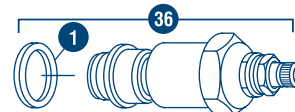

Hot & Cold Spindle Assemblies

Eterna Cartridge

Eterna Cartridge with Spring Check

Big-Flo Assembly

B-1100 Series

Ceramic Cartridges

For Standard Faucets
Ref. Part No.
Hot Side 002714-40
Cold Side 002713-40

For Pre-Rinse Units
Ref. Part No.
Hot Side 002712-40
Cold Side 002711-40

Ref. Part No.
Hot and Cold Side
006482-40

Ref. Part No.
Hot Side 002710-40
Cold Side 002709-40

Cerama Cartridge with Escutcheon

For use with
Escutcheon
(Ceramic - ESC)

Cerama Cartridge without Escutcheon

For use without
Escutcheon
(Ceramic - NO ESC)

* Repair Kit B-238RK, also includes oil tube

No.	Part Number	Description
1	001022-45	Bottom Gasket
2	000788-20	Removable Insert (Hot) 64-L
3	000789-20	Removable Insert (Cold) 66L
4	000933-45	Seat Screw
5	001092-45	Seat Washer
6	000811-25	Spindle (Hot) 18L
7	000812-25	Spindle (Cold) 67L
8	002601-45	Top Gasket
9	009744-45	Bonnet
10	013430-45	Bonnet Seal Packing
11	000718-25	Packing Nut
12	003164-45	Spring Check Seat
13	001479-45	Spring
14	001907-25	Spindle (Hot) 264L
15	001908-25	Spindle (Cold) 263L
16	001466-20	Quarter Turn Sleeve
17	001638-45	Lever Handle, Blank
	001637-45	Lever Handle, Hot
	001636-45	Lever Handle, Cold
18	001661-45	Index, Red, Hot
	001660-45	Index, Blue, Cold
19	000922-45	Lever Handle Screw
20	002721-45	O-Ring
21	000685-20	Removable Insert
22	000976-45	Brass Washer
23	001042-45	Rubber Washer
24	002726-45	Stainless Steel Washer
25	001075-45	O-Ring
26	009752-45	Washer
27	009750-25	Bonnet
28	000933-45	Seat Screw
29	001088-45	Seat Washer
30	000794-25	Spindle (Hot and Cold)
31	001047-45	Rubber Washer
32	009749-25	Bonnet
33	000986-45	Brass Washer
34	000801-25	Spindle (Cold)
35	000800-25	Spindle (Hot)
36	011616-25	Hot
	011617-25	Cold
	011618-25	Hot with Check Valve
	011619-25	Cold with Check Valve
37	011278-25	Hot
	011279-25	Cold
	012394-25	Hot with Check Valve
	012395-25	Cold with Check Valve