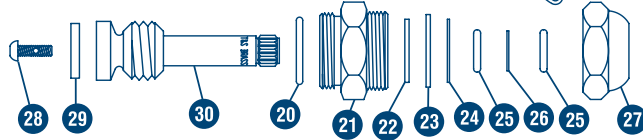

Hot & Cold Spindle Assemblies

Eterna Cartridge

Eterna Cartridge with Spring Check

Big-Flo Assembly

B-1100 Series

Ceramic Cartridges

For Standard Faucets
Ref. Part No.
Hot Side 002714-40
Cold Side 002713-40

For Pre-Rinse Units
Ref. Part No.
Hot Side 002712-40
Cold Side 002711-40

Ref. Part No.
Hot and Cold Side
006482-40

Ref. Part No.
Hot Side 002710-40
Cold Side 002709-40

Cerama Cartridge with Escutcheon

For use with
Escutcheon
(Ceramic - ESC)

Cerama Cartridge without Escutcheon

For use without
Escutcheon
(Ceramic - NO ESC)

* Repair Kit B-238RK, also includes oil tube

No.	Part Number	Description
1	001022-45	Bottom Gasket
2	000788-20	Removable Insert (Hot) 64-L
3	000789-20	Removable Insert (Cold) 66L
4	000933-45	Seat Screw
5	001092-45	Seat Washer
6	000811-25	Spindle (Hot) 18L
7	000812-25	Spindle (Cold) 67L
8	002601-45	Top Gasket
9	009744-45	Bonnet
10	013430-45	Bonnet Seal Packing
11	000718-25	Packing Nut
12	003164-45	Spring Check Seat
13	001479-45	Spring
14	001907-25	Spindle (Hot) 264L
15	001908-25	Spindle (Cold) 263L
16	001466-20	Quarter Turn Sleeve
17	001638-45	Lever Handle, Blank
	001637-45	Lever Handle, Hot
	001636-45	Lever Handle, Cold
18	001661-45	Index, Red, Hot
	001660-45	Index, Blue, Cold
19	000922-45	Lever Handle Screw
20	002721-45	O-Ring
21	000685-20	Removable Insert
22	000976-45	Brass Washer
23	001042-45	Rubber Washer
24	002726-45	Stainless Steel Washer
25	001075-45	O-Ring
26	009752-45	Washer
27	009750-25	Bonnet
28	000933-45	Seat Screw
29	001088-45	Seat Washer
30	000794-25	Spindle (Hot and Cold)
31	001047-45	Rubber Washer
32	009749-25	Bonnet
33	000986-45	Brass Washer
34	000801-25	Spindle (Cold)
35	000800-25	Spindle (Hot)
36	011616-25	Hot
	011617-25	Cold
	011618-25	Hot with Check Valve
	011619-25	Cold with Check Valve
37	011278-25	Hot
	011279-25	Cold
	012394-25	Hot with Check Valve
	012395-25	Cold with Check Valve