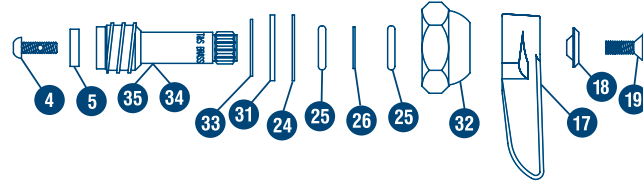

Hot & Cold Spindle Assemblies

Eterna Cartridge

Eterna Cartridge with Spring Check

Big-Flo Assembly

B-1100 Series

Ceramic Cartridges

For Standard Faucets
Ref. Part No.
Hot Side 002714-40
Cold Side 002713-40

For Pre-Rinse Units
Ref. Part No.
Hot Side 002712-40
Cold Side 002711-40

Ref. Part No.
Hot and Cold Side
006482-40

Ref. Part No.
Hot Side 002710-40
Cold Side 002709-40

Cerama Cartridge with Escutcheon

For use with
Escutcheon
(Ceramic - ESC)

Cerama Cartridge without Escutcheon

For use without
Escutcheon
(Ceramic - NO ESC)

* Repair Kit B-238RK, also includes oil tube

No.	Part Number	Description
1	001022-45	Bottom Gasket
2	000788-20	Removable Insert (Hot) 64-L
3	000789-20	Removable Insert (Cold) 66L
4	000933-45	Seat Screw
5	001092-45	Seat Washer
6	000811-25	Spindle (Hot) 18L
7	000812-25	Spindle (Cold) 67L
8	002601-45	Top Gasket
9	009744-45	Bonnet
10	013430-45	Bonnet Seal Packing
11	000718-25	Packing Nut
12	003164-45	Spring Check Seat
13	001479-45	Spring
14	001907-25	Spindle (Hot) 264L
15	001908-25	Spindle (Cold) 263L
16	001466-20	Quarter Turn Sleeve
17	001638-45	Lever Handle, Blank
	001637-45	Lever Handle, Hot
	001636-45	Lever Handle, Cold
18	001661-45	Index, Red, Hot
	001660-45	Index, Blue, Cold
19	000922-45	Lever Handle Screw
20	002721-45	O-Ring
21	000685-20	Removable Insert
22	000976-45	Brass Washer
23	001042-45	Rubber Washer
24	002726-45	Stainless Steel Washer
25	001075-45	O-Ring
26	009752-45	Washer
27	009750-25	Bonnet
28	000933-45	Seat Screw
29	001088-45	Seat Washer
30	000794-25	Spindle (Hot and Cold)
31	001047-45	Rubber Washer
32	009749-25	Bonnet
33	000986-45	Brass Washer
34	000801-25	Spindle (Cold)
35	000800-25	Spindle (Hot)
36	011616-25	Hot
	011617-25	Cold
	011618-25	Hot with Check Valve
	011619-25	Cold with Check Valve
37	011278-25	Hot
	011279-25	Cold
	012394-25	Hot with Check Valve
	012395-25	Cold with Check Valve