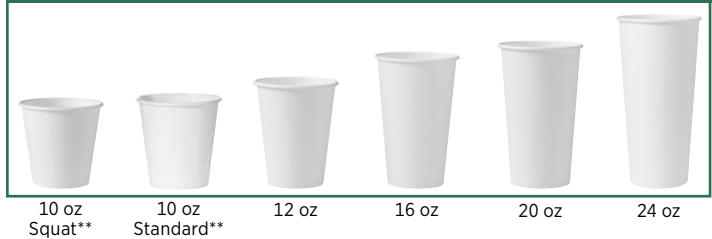

One lid fits 5 cup sizes

Item	Description	Packing Bag	Packing Case	Case Cube (ft')	Case Weight (lbs)	Use With
Solo® Paper Hot Cups - White (Also Available Custom Print)						
374W-2050	4 oz	50	1000	1.1	9.5	VL34R-0007
374HW-2050	4 oz Handled	50	1000	1.1	8.3	VL34R-0007
376W-2050	6 oz	50	1000	1.8	16.1	VL36R-0007
376HW-2050	6 oz Handled	50	1000	1.8	18.5	VL36R-0007
378W-2050	8 oz	50	1000	2.1	19.3	TL38B2-0004, TL38R2-0007, LB3081-00007
378HW-2050	8 oz Handled	50	1000	2.1	20.6	TL38B2-0004, TL38R2-0007, LB3081-00007
370W-2050	10 oz	50	1000	2.6	22.4	TL31B2-0004, TL31R2-0007, LB3101-00007
410W-2050**	10 oz Squat	50	1000	2.7	20.8	TL31B2-0004, TL31R2-0007, LB3101-00007
510W**	10 oz Standard	50	1000	3.6	23.2	TL31B2-0004, TL31R2-0007, LB3101-00007
412WN-2050	12 oz	50	1000	3.2	26.6	TLB316-0004, TLN316-00013, TLP316-0007, TLP316PP, OPT316, OPT316B, LK316W-0007, LK316B-0004, LB3161-00007
316W-2050	16 oz	50	1000	3.7	33.0	TLB316-0004, TLN316-00013, TLP316-0007, TLP316PP, OPT316, OPT316B, LK316W-0007, LK316B-0004, LB3161-00007
420W-2050	20 oz	40	600	2.7	22.0	TLB316-0004, TLN316-00013, TLP316-0007, TLP316PP, OPT316, OPT316B, LK316W-0007, LK316B-0004, LB3161-00007
424WN-2050	24 oz	25	500	3.1	25.3	TLB316-0004, TLN316-00013, TLP316-0007, TLP316PP, OPT316, OPT316B, LK316W-0007, LK316B-0004, LB3161-00007

Bistro® Stock Printed Solo® Paper Hot Cups

374SI-0041	4 oz	50	1000	1.1	9.1	VL34R-0007
374SH-0041	4 oz Handled	50	1000	1.1	8.3	VL34R-0007
376SI-0041	6 oz	50	1000	1.8	16.1	VL36R-0007
376SH-0041	6 oz Handled	50	1000	1.8	18.5	VL36R-0007
378SI-0041	8 oz	50	1000	2.1	18.7	TL38B2-0004, TL38R2-0007, LB3081-00007
378SH-0041	8 oz Handled	50	1000	2.1	20.6	TL38B2-0004, TL38R2-0007, LB3081-00007
370SI-0041	10 oz	50	1000	2.6	22.4	TL31B2-0004, TL31R2-0007, LB3101-00007
410SI-0041**	10 oz Squat	50	1000	2.7	20.8	TL31B2-0004, TL31R2-0007, LB3101-00007
510SI**	10 oz Standard	50	1000	3.6	23.2	TL31B2-0004, TL31R2-0007, LB3101-00007
412SIN-0041	12 oz	50	1000	3.2	26.6	TLB316-0004, TLN316-00013, TLP316-0007, TLP316PP, OPT316, OPT316B, LK316W-0007, LK316B-0004, LB3161-00007
316SI-0041	16 oz	50	1000	3.7	32.2	TLB316-0004, TLN316-00013, TLP316-0007, TLP316PP, OPT316, OPT316B, LK316W-0007, LK316B-0004, LB3161-00007
420SI-0041	20 oz	40	600	2.7	20.6	TLB316-0004, TLN316-00013, TLP316-0007, TLP316PP, OPT316, OPT316B, LK316W-0007, LK316B-0004, LB3161-00007
424SIN-0041	24 oz	25	500	3.1	25.8	TLB316-0004, TLN316-00013, TLP316-0007, TLP316PP, OPT316, OPT316B, LK316W-0007, LK316B-0004, LB3161-00007

*MTO only **May not be available in all areas. Check for product availability