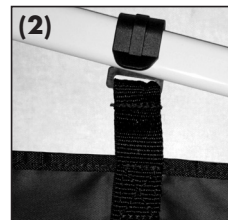

INSTRUCTIONS FOR SHELTER SIDEWALL ACCESSORY

SIDEWALL SET UP

Step 1. Completely set up your E-Z UP® Instant Shelter® in the area that you intend to shade according to the owners manual instructions.

To get full optimal sidewall coverage, set frame legs to the 3rd height adjustment hole/or middle setting.

Step 2. Attach sidewall to frame as shown. (2a) Attach quick attachment truss clips around the top truss as shown.

Step 3. Wrap quick attachment hook and loop straps around the legs of the shelter. (3a) Press straps into pad firmly.

Note:

- The top of the sidewall tucks underneath the valance of the fabric top.
- All professional E-Z UP® sidewalls have zippers on both sides to fully enclose your E-Z UP® Instant Shelter® with four sidewalls if desired.
- To ensure proper sidewall fit, slightly position legs inward and then attach sidewalls. Walls should be attached **BEFORE** frame is staked or secured down.