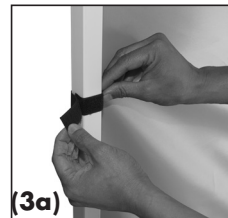

INSTRUCTIONS FOR SHELTER SIDEWALL ACCESSORY

SIDEWALL SET UP

Step 1. Completely set up your E-Z UP® Instant Shelter® in the area that you intend to shade according to the owners manual instructions.

To get full optimal sidewall coverage, set frame legs to the 3rd height adjustment hole/or middle setting.

Step 2. Attach sidewall to frame as shown. (2a) Attach quick attachment truss clips around the top truss as shown.

Step 3. Wrap quick attachment hook and loop straps around the legs of the shelter. (3a) Press straps into pad firmly.

Note:

- The top of the sidewall tucks underneath the valance of the fabric top.
- All professional E-Z UP® sidewalls have zippers on both sides to fully enclose your E-Z UP® Instant Shelter® with four sidewalls if desired.
- To ensure proper sidewall fit, slightly position legs inward and then attach sidewalls. Walls should be attached **BEFORE** frame is staked or secured down.