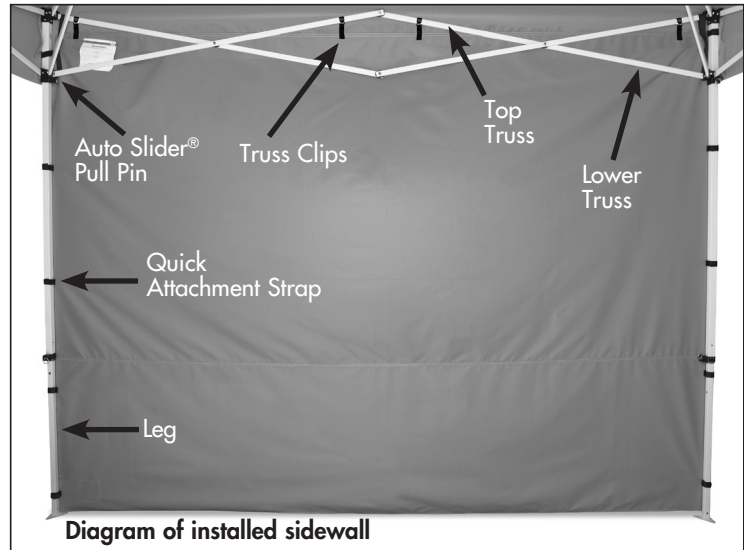

INSTRUCTIONS FOR SHELTER SIDEWALL ACCESSORY

SIDEWALL SET UP

Step 1. Completely set up your E-Z UP® Instant Shelter® in the area that you intend to shade according to the owners manual instructions.

To get full optimal sidewall coverage, set frame legs to the 3rd height adjustment hole/or middle setting.

Step 2. Attach sidewall to frame as shown. (2a) Attach quick attachment truss clips around the top truss as shown.

Step 3. Wrap quick attachment hook and loop straps around the legs of the shelter. (3a) Press straps into pad firmly.

Note:

- The top of the sidewall tucks underneath the valance of the fabric top.
- All professional E-Z UP® sidewalls have zippers on both sides to fully enclose your E-Z UP® Instant Shelter® with four sidewalls if desired.
- To ensure proper sidewall fit, slightly position legs inward and then attach sidewalls. Walls should be attached **BEFORE** frame is staked or secured down.