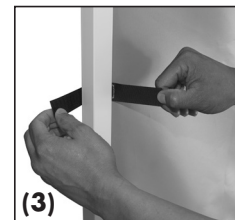

INSTRUCTIONS FOR SHELTER SIDEWALL ACCESSORY

SIDEWALL SET UP

Step 1. Completely set up your E-Z UP® Instant Shelter® in the area that you intend to shade according to the owners manual instructions.

To get full optimal sidewall coverage, set frame legs to the 3rd height adjustment hole/or middle setting.

Step 2. Attach sidewall to frame as shown. (2a) Attach quick attachment truss clips around the top truss as shown.

Step 3. Wrap quick attachment hook and loop straps around the legs of the shelter. (3a) Press straps into pad firmly.

Note:

- The top of the sidewall tucks underneath the valance of the fabric top.
- All professional E-Z UP® sidewalls have zippers on both sides to fully enclose your E-Z UP® Instant Shelter® with four sidewalls if desired.
- To ensure proper sidewall fit, slightly position legs inward and then attach sidewalls. Walls should be attached **BEFORE** frame is staked or secured down.