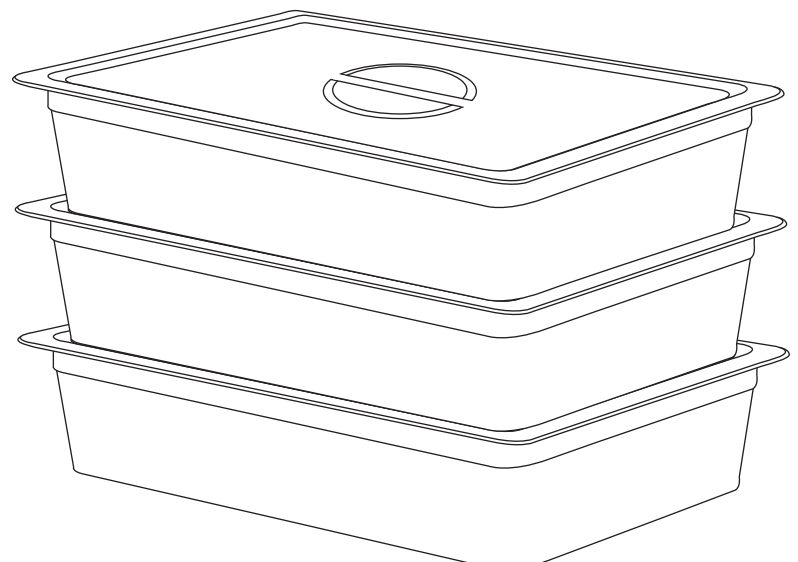

Capacity Examples for 22" x 13" x 16" Food Delivery Bag

Thanks to this bag's superb versatility, there are nearly limitless possibilities of what could fit!

4 8" or 9" Layer Cake Container

2 1/4 Size 2-3 Layer Sheet Cake Tray

24 6" x 6" x 3" Foam Take-Out Container

3 16" Deli Tray with Dome Lid

6 12" Deli Tray with Dome Lid

2 160oz. Coffee To-Go Box

2 6" Full Size Steam Table Pan

3 4" Full Size Steam Table Pan

5 3" Full Size Steam Table Pan

6 2.5" Full Size Steam Table Pan

2 18 qt. Square Container