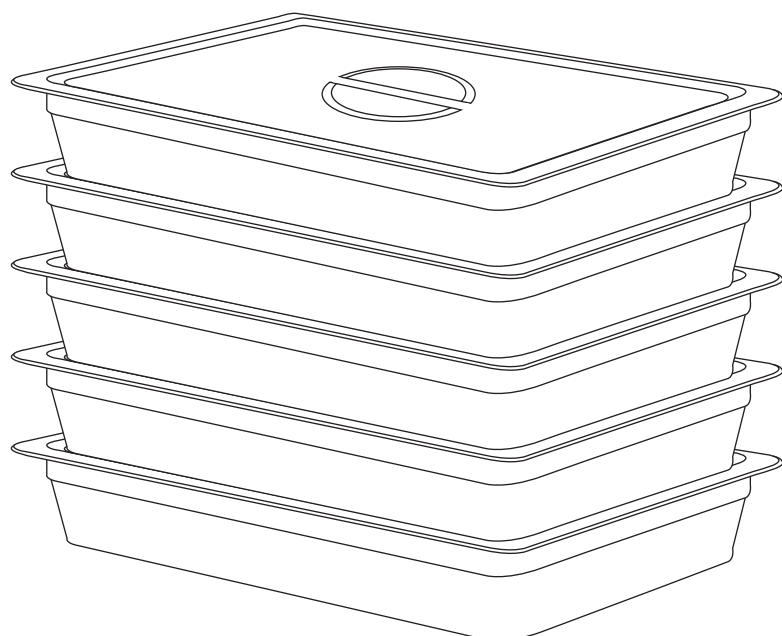

Capacity Examples for 22" x 13" x 16" Food Delivery Bag

Thanks to this bag's superb versatility, there are nearly limitless possibilities of what could fit!

4 8" or 9" Layer Cake Container

2 1/4 Size 2-3 Layer Sheet Cake Tray

24 6" x 6" x 3" Foam Take-Out Container

3 16" Deli Tray with Dome Lid

6 12" Deli Tray with Dome Lid

2 160oz. Coffee To-Go Box

2 6" Full Size Steam Table Pan

3 4" Full Size Steam Table Pan

5 3" Full Size Steam Table Pan

6 2.5" Full Size Steam Table Pan

2 18 qt. Square Container