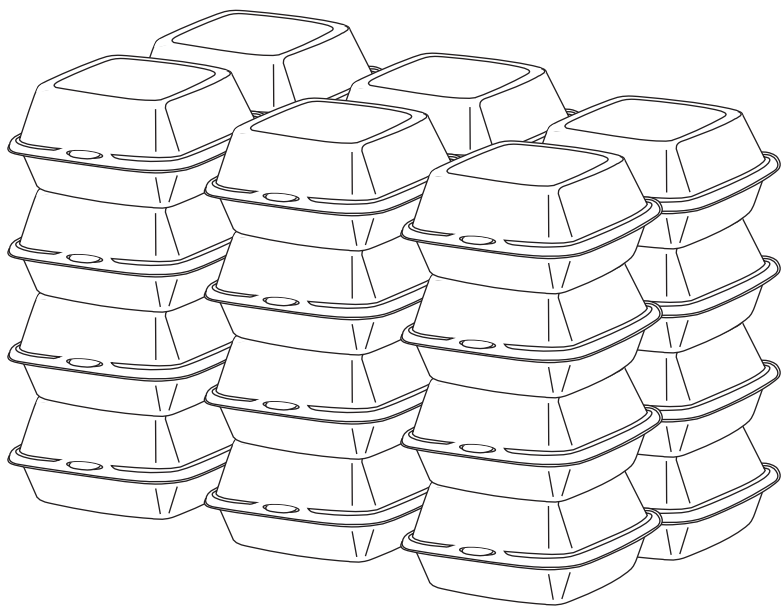

Capacity Examples for 22" x 13" x 16" Food Delivery Bag

Thanks to this bag's superb versatility, there are nearly limitless possibilities of what could fit!

4 8" or 9" Layer Cake Container

2 1/4 Size 2-3 Layer Sheet Cake Tray

24 6" x 6" x 3" Foam Take-Out Container

3 16" Deli Tray with Dome Lid

6 12" Deli Tray with Dome Lid

2 160oz. Coffee To-Go Box

2 6" Full Size Steam Table Pan

3 4" Full Size Steam Table Pan

5 3" Full Size Steam Table Pan

6 2.5" Full Size Steam Table Pan

2 18 qt. Square Container