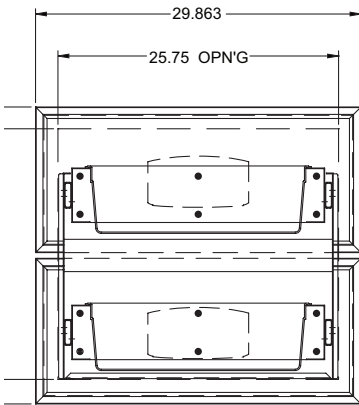

NORLAKE[®]

AdvantEDGE[™]

Drawer Dimensions and Pan Configurations for NLPT44

GN PAN CONFIGURATION
(PANS BY OTHERS)

REAR SECTION

SIDE SECTION

NORLAKE[®]

AdvantEDGE[™]

Drawer Dimensions and Pan Configurations for NLPT67 and NLPT93

GN PAN CONFIGURATION
(PANS BY OTHERS)

REAR SECTION

SIDE SECTION