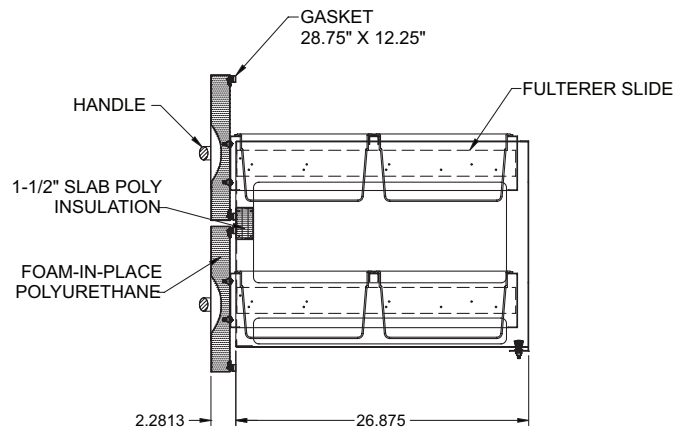

NORLAKE[®]

AdvantEDGE[™]

Drawer Dimensions and Pan Configurations for NLPT44

GN PAN CONFIGURATION
(PANS BY OTHERS)

REAR SECTION

SIDE SECTION

NORLAKE[®]

AdvantEDGE[™]

Drawer Dimensions and Pan Configurations for NLPT67 and NLPT93

GN PAN CONFIGURATION
(PANS BY OTHERS)

REAR SECTION

SIDE SECTION