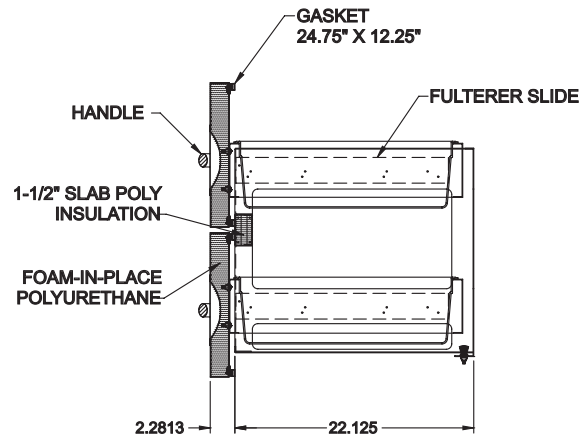

NORLAKE[®]

AdvantEDGE[™]

Drawer Dimensions and Pan Configurations for NLPT44

GN PAN CONFIGURATION
(PANS BY OTHERS)

REAR SECTION

SIDE SECTION

NORLAKE[®]

AdvantEDGE[™]

Drawer Dimensions and Pan Configurations for NLPT67 and NLPT93

GN PAN CONFIGURATION
(PANS BY OTHERS)

REAR SECTION

SIDE SECTION