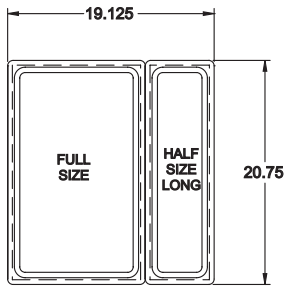

NORLAKE[®]

AdvantEDGE[™]

Drawer Dimensions and Pan Configurations for NLPT44

GN PAN CONFIGURATION
(PANS BY OTHERS)

REAR SECTION

SIDE SECTION

NORLAKE[®]

AdvantEDGE[™]

Drawer Dimensions and Pan Configurations for NLPT67 and NLPT93

GN PAN CONFIGURATION
(PANS BY OTHERS)

REAR SECTION

SIDE SECTION