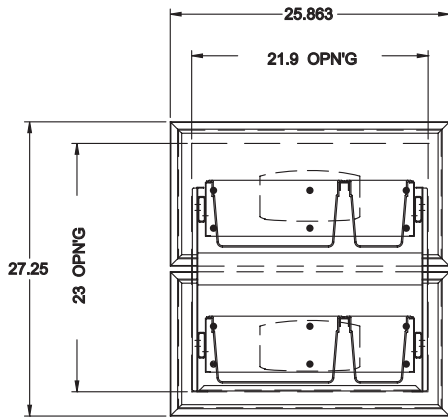

NORLAKE[®]

AdvantEDGE[™]

Drawer Dimensions and Pan Configurations for NLPT44

GN PAN CONFIGURATION
(PANS BY OTHERS)

REAR SECTION

SIDE SECTION

NORLAKE[®]

AdvantEDGE[™]

Drawer Dimensions and Pan Configurations for NLPT67 and NLPT93

GN PAN CONFIGURATION
(PANS BY OTHERS)

REAR SECTION

SIDE SECTION