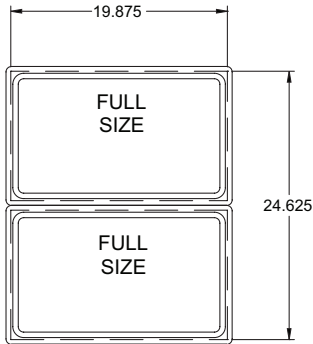

NORLAKE[®]

AdvantEDGE[™]

Drawer Dimensions and Pan Configurations for NLPT44

GN PAN CONFIGURATION
(PANS BY OTHERS)

REAR SECTION

SIDE SECTION

NORLAKE[®]

AdvantEDGE[™]

Drawer Dimensions and Pan Configurations for NLPT67 and NLPT93

GN PAN CONFIGURATION
(PANS BY OTHERS)

REAR SECTION

SIDE SECTION