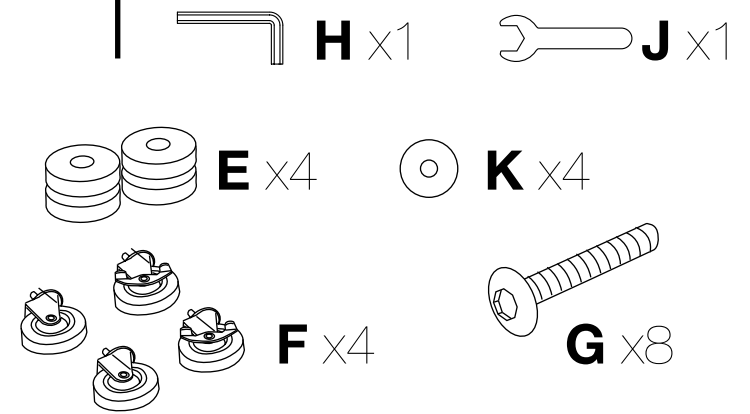

### Parts List

### Tools Included

**1**

**NOTICE:**  
Securely tighten casters **F**  
with wrench **J**.

**2**

Once your Laundry cart frame is complete, loop laundry bag **B** over frame **D** and fasten the bag using the velcro.