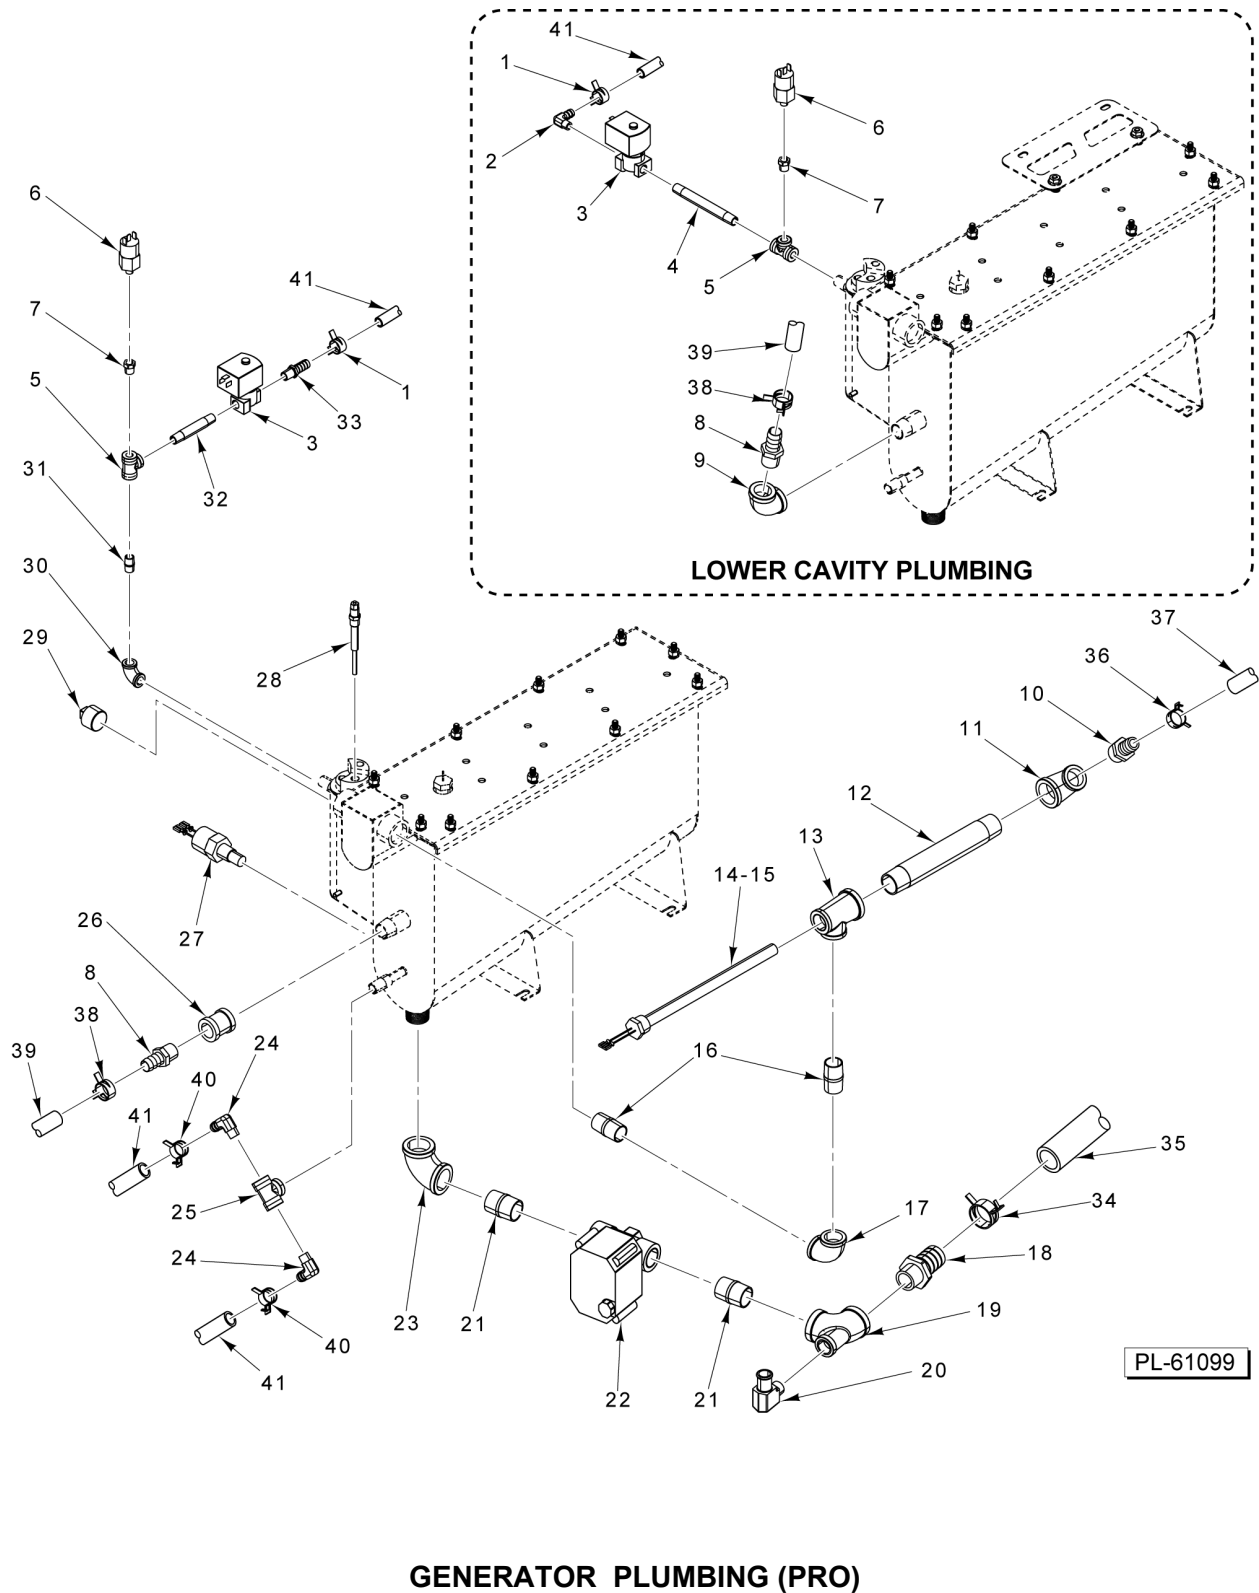

GENERATOR PLUMBING (PRO)

ILLUS. PL-61099	PART NO.	NAME OF PART	AMT.
1	00-557970	Clamp - Hose (20mm).....	1
2	FP-090-91	Fitting - Hose 1/2 Hose to 1/4 NPT (Brass).....	2
3	00-857021-00001	Valve - Solenoid 1/4 NPT (9/32 Orifice).....	2
4	FP-092-28	Pipe - 1/4 x 4 1/2 In. NPT.....	1
5	FP-019-08	Tee - Pipe (Brass).....	2
6	00-854471	Switch - Pressure (5 PSI).....	2
7	FP-027-02	Bushing - Pipe 1/4 to 1/8.....	2
8	FP-087-39	Fitting - Hose 5/8 Hose to 1/2 NPT (Brass).....	2
9	FP-015-16	Elbow - Pipe 1/2 x 90 Deg. (Brass).....	1
10	FP-091-08	Fitting - Pipe 3/4 Hose to 3/4 MPT (Brass).....	2
11	FP-016-18	Elbow-Reducing 1 x 3/4.....	2
12	FP-090-49	Pipe 1 x 8 (Brass).....	2
13	FP-019-40	Tee - Pipe 1 x 3/4 x 3/4 (Brass).....	2
14	00-856709-00001	Heater - Super Heater (208/240 V.).....	2
15	00-856709-00002	Heater - Super Heater (480 V.).....	2
16	FP-041-54	Pipe 3/4 x 2 (Brass).....	2
17	FP-015-23	Elbow 3/4 x 90 Deg. (Brass).....	2
18	FP-090-51	Fitting - Hose.....	2
19	FP-083-89	Tee 3/4 x 3/8 x 3/4 Reducing.....	2
20	FP-090-56	Fitting - Hose.....	2
21	FP-041-50	Pipe 3/4 x 1-3/8 TBE (Brass).....	2
22	00-858461-00001	Valve - Drain.....	2
23	FP-015-23	Elbow 3/4 x 90 Deg. (Brass).....	2
24	FP-090-91	Fitting - Hose 1/2 Hose to 1/4 NPT (Brass).....	4
25	FP-019-08	Tee - Pipe (Brass).....	2
26	FP-023-19	Coupling - Pipe 1/2 (Brass).....	1
27	00-856768-00001	Probe - Hold Temperature.....	2
28	00-857046-00002	Probe - Water Level.....	6
29	FP-028-19	Pipe Plug 3/4 Sq. Hd. (Brass).....	2
30	FP-015-05	Elbow - Pipe 1/4 x 90 Deg. (Brass).....	2
31	FP-040-08	Pipe 1/4 x 7/8 TBE (Brass).....	1
32	FP-075-70	Pipe 1/4 x 3 TBE (Brass).....	1
33	FP-090-59	Fitting - Hose 1/2 ID x 1/4 NPT (Brass).....	1
34	00-557847	Clamp - Hose.....	1
35	00-577477	Hose - Green (To Drain).....	AR
36	00-557846	Clamp - Hose (29mm).....	1
37	00-913135-00042	Hose - White Steam Line (36 In.) (To Compartment).....	AR
38	00-557845	Clamp - Hose (24mm).....	2
39	00-557475	Hose 5/8 ID x 0.955 OD (1.66 Ft.) (Blue) (From Delime Port).....	AR
40	00-557970	Clamp - Hose (20mm).....	2
41	00-557681	Hose - Condensate Box Line (14 In.) Hose - Clear Braided (From Manifold).....	AR