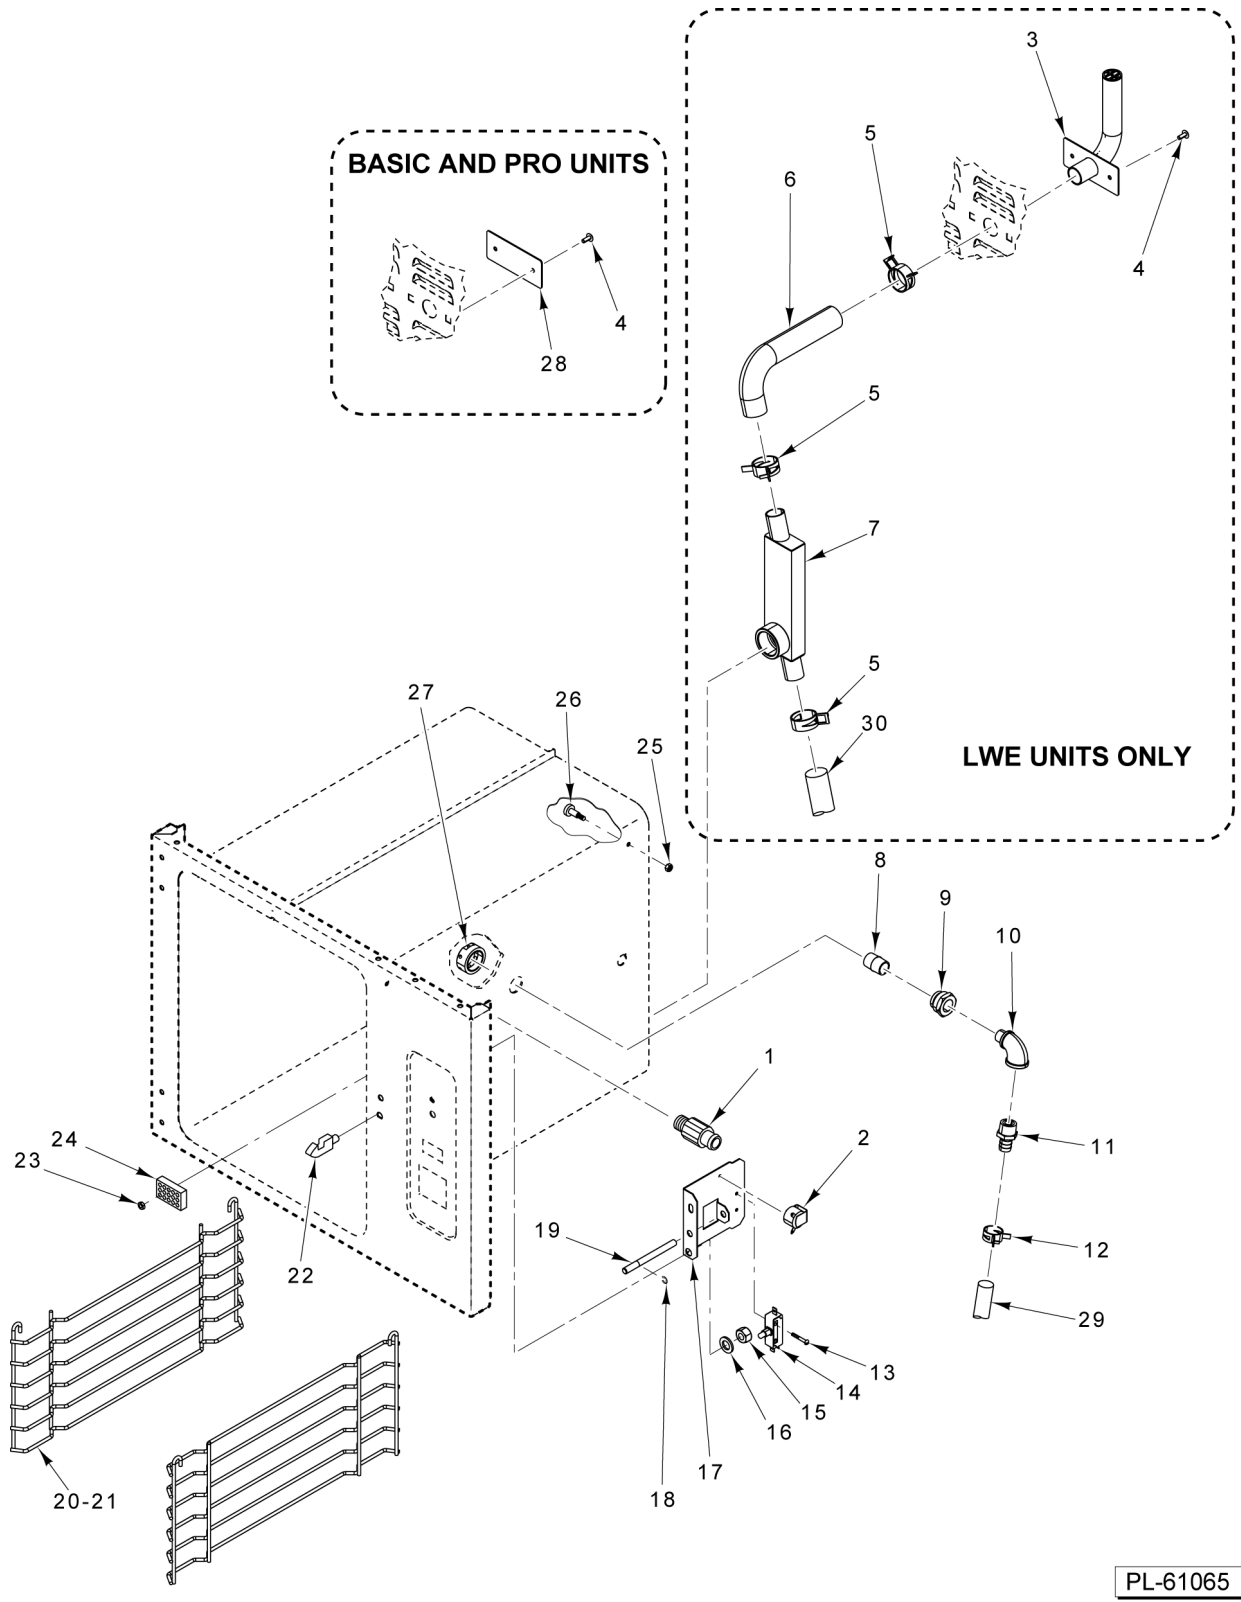

CATALOG OF REPLACEMENT PARTS

C24ET-SERIES STEAMERS

6-PAN

ML-152043	Basic 208/240 V.
ML-152044	Basic 480 V.
ML-152039	Pro 208/240 V.
ML-152040	Pro 480 V.
ML-152035	LWE 208/240 V.
ML-152036	LWE 480 V.

10-PAN

ML-152045	Basic 208/240 V.
ML-152046	Basic 480 V.
ML-152041	Pro 208/240 V.
ML-152042	Pro 480 V.
ML-152037	LWE 208/240 V.
ML-152038	LWE 480 V.

Table of Contents

5	CONTROLS
7	COMPARTMENT
9	DOOR
11	ELECTRICAL COMPONENTS
13	GENERATOR HEATING ELEMENT
15	GENERATOR PLUMBING (LWE AND BASIC)
17	GENERATOR PLUMBING (PRO)
19	DRAIN ASSEMBLY
21	WATER MANIFOLD
23	PANELS

CONTROLS

CONTROLS

ILLUS. PL-61064	PART NO.	NAME OF PART	AMT.
1	00-854330-00001	Plug - Switch Hole.....	1
2	00-855677-00001	Switch - On/Off (Lighted).....	1
3	00-855795-00001	Gasket - Switch.....	1
4	00-855794-00001	Bezel - Switch.....	2
5	00-855796-00001	Gasket - Bezel.....	1
6	00-855695-00001	Light - Indicating (125 VAC).....	1
7	00-856773-00001	Knob - Timer.....	1
8	00-854693-00001	Shaft - Rotary Seal.....	1
9	00-856771-00002	Overlay - Control (Vulcan).....	1
10	00-913102-0176A	Kit - Timer (Incls Items 7 and 8).....	1
11	00-856678-00001	Gasket.....	1