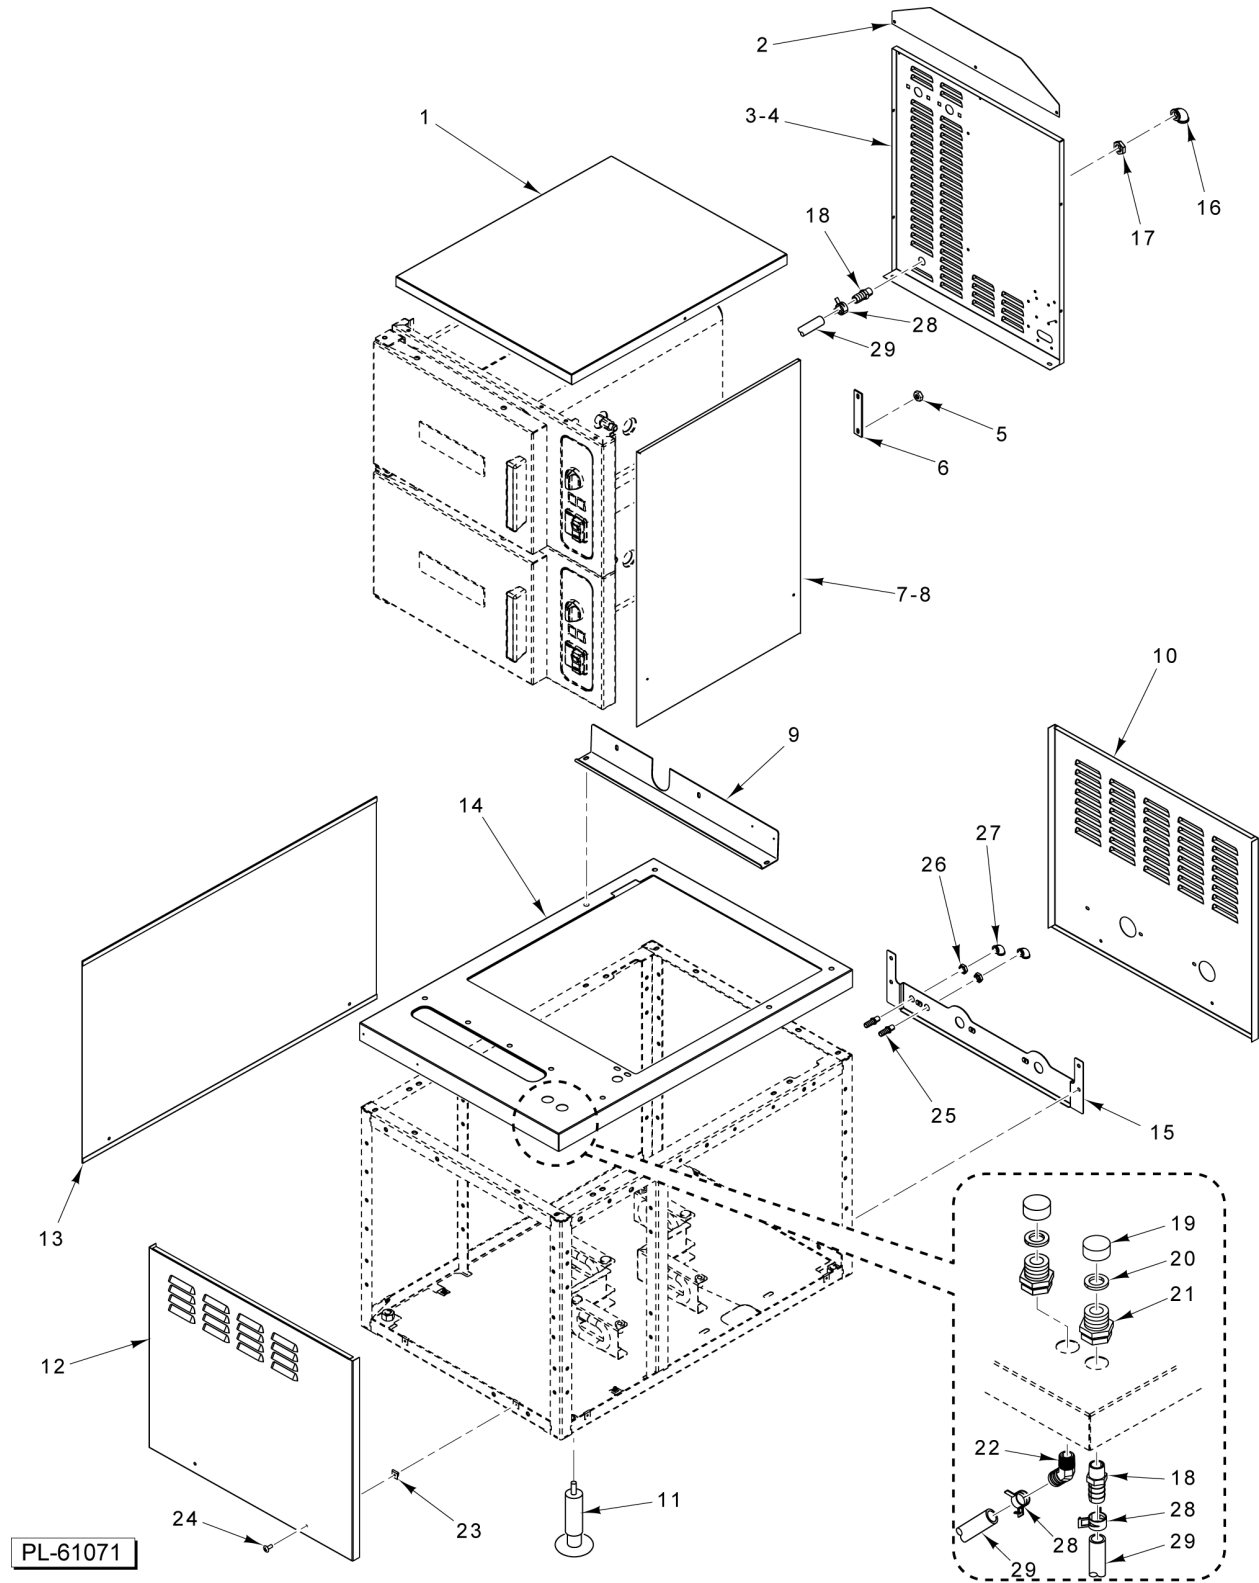

PL-61069

DRAIN ASSEMBLY

DRAIN ASSEMBLY

ILLUS.	PART NO.	NAME OF PART	AMT.
1	SC-119-74	Screw Cap 10-24 x 1 1/4.....	4
2	WS-019-20	Washer 0.219 x 0.375 x 0.031 (SST).....	4
3	00-557847	Clamp - Hose.....	4
4	00-557845	Clamp - Hose (24mm).....	2
5	00-557970	Clamp - Hose (20mm).....	6
6	00-857244-00001	Lid - Box Condensate.....	1
7	00-858497-00001	Gasket.....	1
8	FP-090-51	Fitting - Hose.....	2
9	FP-015-22	Elbow Pipe 3/4 x 45 Deg. (Brass).....	1
10	FP-041-50	Pipe 3/4 x 1-3/8 TBE (Brass).....	1
11	NS-048-23	Nut 10-24 Hex.....	4
12	00-857243-00001	Box - Condensate.....	1
13	00-858466-00001	Switch - Temperature.....	1
14	00-857626-00001	Nozzle - Spray (1/8 In.).....	2
15	00-858482-00001	Adaptor - Female 1/4-1/8 NPT (LWE).....	1
16	FP-090-91	Fitting - Hose 1/2 Hose to 1/4 NPT (Brass) (LWE).....	1
17	FP-090-56	Fitting - Hose (Basic/Pro).....	1
18	00-858490-00001	Diverter - Drain Box (LWE).....	1
19	00-577477	Hose - Green (From Cavity).....	AR
20	00-557475	Hose 5/8 ID x 0.955 OD (1.66 Ft.) (Blue).....	AR
21	00-557681	Hose - Clear Braided (From Manifold).....	AR
22	00-577477	Hose - Green (From Generators).....	AR

PL-61070

WATER MANIFOLD

WATER MANIFOLD

ILLUS.	PART NO.	NAME OF PART	AMT.
PL-61070			
1	00-557970	Clamp - Hose (20mm).....	AR
2	00-857179-00001	Valve - Check.....	4
3	00-856720-00002	Valve - Dual Water 3.8 - 0.15 GPM (Fill).....	2
4	00-858462-00001	Adapter - Swivel.....	4
5	FP-015-09	Elbow 3/8 x 90 Deg.....	4
6	FP-040-24	Pipe 3/8 x 2 1/2.....	4
7	FP-019-12	Tee - Pipe 3/8 x 3/8 x 3/8 (Brass).....	2
8	FP-090-37	Fitting - Hose - Anchor Coupling 3/8 NPT (Brass).....	2
9	00-856720-00004	Valve - Dual Water 4.8 - 0.75 GPM (Condensate) (for 6-pan units).....	2
10	00-856720-00006	Valve - Dual Water 4.8 - 1.35 GPM (Condensate) (for 10-pan units).....	2
11	FP-040-18	Pipe 3/8 x 1.....	2
12	00-557681	Hose - Clear Braided.....	AR