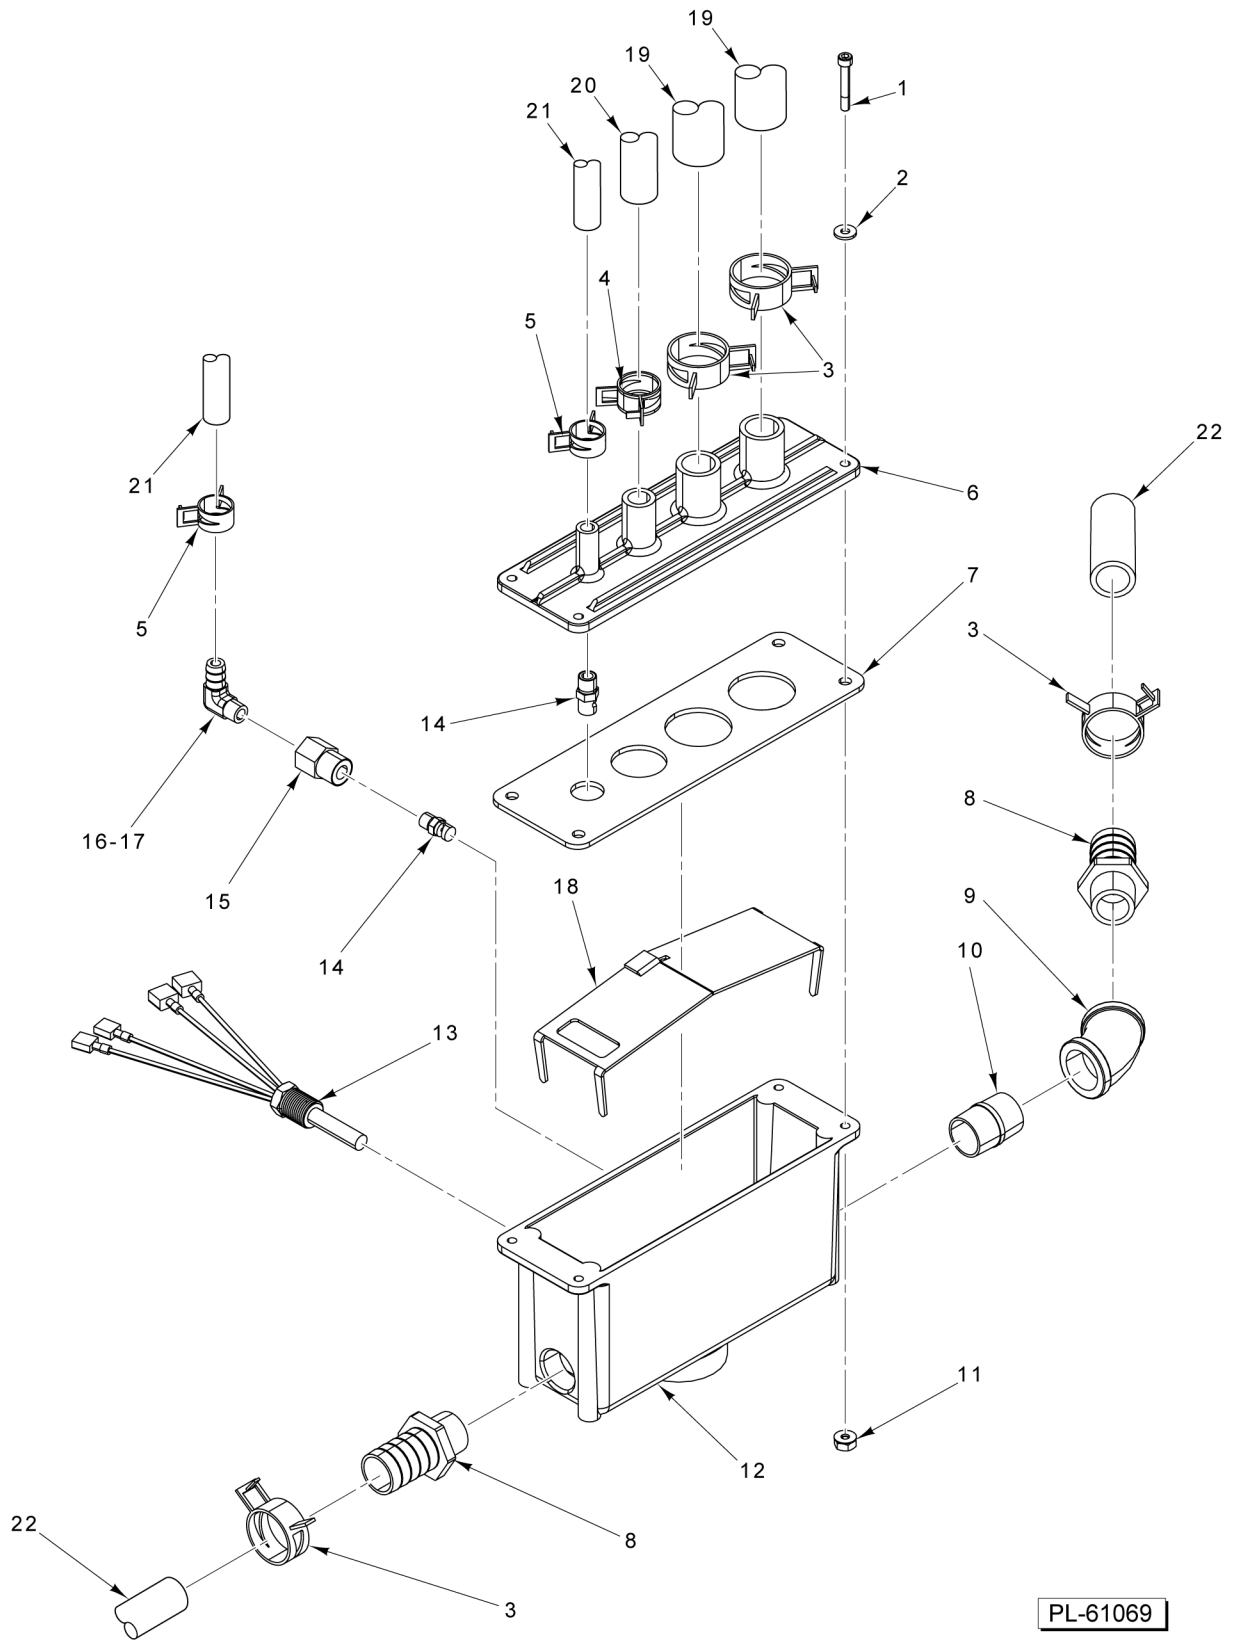

PL-61069

DRAIN ASSEMBLY

DRAIN ASSEMBLY

ILLUS.	PART NO.	NAME OF PART	AMT.
1	SC-119-74	Screw Cap 10-24 x 1 1/4.....	4
2	WS-019-20	Washer 0.219 x 0.375 x 0.031 (SST).....	4
3	00-557847	Clamp - Hose.....	4
4	00-557845	Clamp - Hose (24mm).....	2
5	00-557970	Clamp - Hose (20mm).....	6
6	00-857244-00001	Lid - Box Condensate.....	1
7	00-858497-00001	Gasket.....	1
8	FP-090-51	Fitting - Hose.....	2
9	FP-015-22	Elbow Pipe 3/4 x 45 Deg. (Brass).....	1
10	FP-041-50	Pipe 3/4 x 1-3/8 TBE (Brass).....	1
11	NS-048-23	Nut 10-24 Hex.....	4
12	00-857243-00001	Box - Condensate.....	1
13	00-858466-00001	Switch - Temperature.....	1
14	00-857626-00001	Nozzle - Spray (1/8 In.).....	2
15	00-858482-00001	Adaptor - Female 1/4-1/8 NPT (LWE).....	1
16	FP-090-91	Fitting - Hose 1/2 Hose to 1/4 NPT (Brass) (LWE).....	1
17	FP-090-56	Fitting - Hose (Basic/Pro).....	1
18	00-858490-00001	Diverter - Drain Box (LWE).....	1
19	00-577477	Hose - Green (From Cavity).....	AR
20	00-557475	Hose 5/8 ID x 0.955 OD (1.66 Ft.) (Blue).....	AR
21	00-557681	Hose - Clear Braided (From Manifold).....	AR
22	00-577477	Hose - Green (From Generators).....	AR