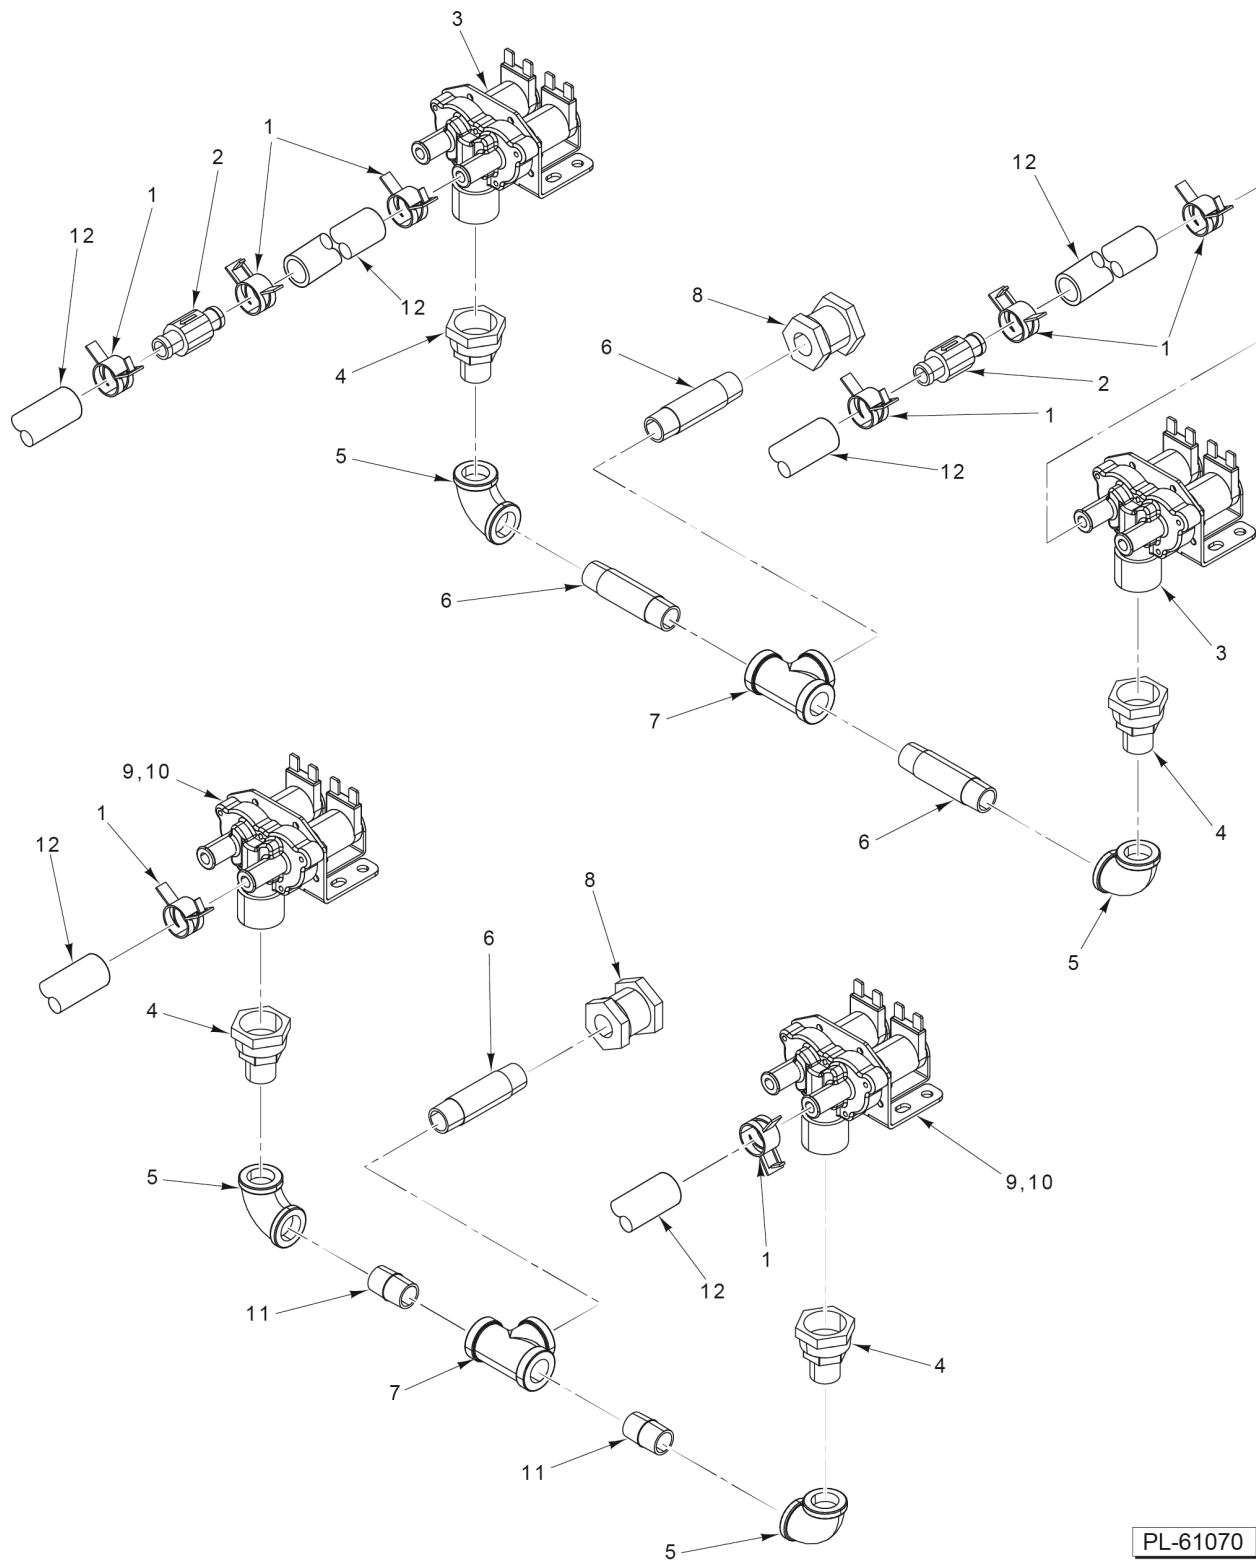

PL-61069

DRAIN ASSEMBLY

DRAIN ASSEMBLY

ILLUS.	PART NO.	NAME OF PART	AMT.
1	SC-119-74	Screw Cap 10-24 x 1 1/4.....	4
2	WS-019-20	Washer 0.219 x 0.375 x 0.031 (SST).....	4
3	00-557847	Clamp - Hose.....	4
4	00-557845	Clamp - Hose (24mm).....	2
5	00-557970	Clamp - Hose (20mm).....	6
6	00-857244-00001	Lid - Box Condensate.....	1
7	00-858497-00001	Gasket.....	1
8	FP-090-51	Fitting - Hose.....	2
9	FP-015-22	Elbow Pipe 3/4 x 45 Deg. (Brass).....	1
10	FP-041-50	Pipe 3/4 x 1-3/8 TBE (Brass).....	1
11	NS-048-23	Nut 10-24 Hex.....	4
12	00-857243-00001	Box - Condensate.....	1
13	00-858466-00001	Switch - Temperature.....	1
14	00-857626-00001	Nozzle - Spray (1/8 In.).....	2
15	00-858482-00001	Adaptor - Female 1/4-1/8 NPT (LWE).....	1
16	FP-090-91	Fitting - Hose 1/2 Hose to 1/4 NPT (Brass) (LWE).....	1
17	FP-090-56	Fitting - Hose (Basic/Pro).....	1
18	00-858490-00001	Diverter - Drain Box (LWE).....	1
19	00-577477	Hose - Green (From Cavity).....	AR
20	00-557475	Hose 5/8 ID x 0.955 OD (1.66 Ft.) (Blue).....	AR
21	00-557681	Hose - Clear Braided (From Manifold).....	AR
22	00-577477	Hose - Green (From Generators).....	AR

PL-61070

WATER MANIFOLD

WATER MANIFOLD

ILLUS.	PART NO.	NAME OF PART	AMT.
PL-61070			
1	00-557970	Clamp - Hose (20mm).....	AR
2	00-857179-00001	Valve - Check.....	4
3	00-856720-00002	Valve - Dual Water 3.8 - 0.15 GPM (Fill).....	2
4	00-858462-00001	Adapter - Swivel.....	4
5	FP-015-09	Elbow 3/8 x 90 Deg.....	4
6	FP-040-24	Pipe 3/8 x 2 1/2.....	4
7	FP-019-12	Tee - Pipe 3/8 x 3/8 x 3/8 (Brass).....	2
8	FP-090-37	Fitting - Hose - Anchor Coupling 3/8 NPT (Brass).....	2
9	00-856720-00004	Valve - Dual Water 4.8 - 0.75 GPM (Condensate) (for 6-pan units).....	2
10	00-856720-00006	Valve - Dual Water 4.8 - 1.35 GPM (Condensate) (for 10-pan units).....	2
11	FP-040-18	Pipe 3/8 x 1.....	2
12	00-557681	Hose - Clear Braided.....	AR