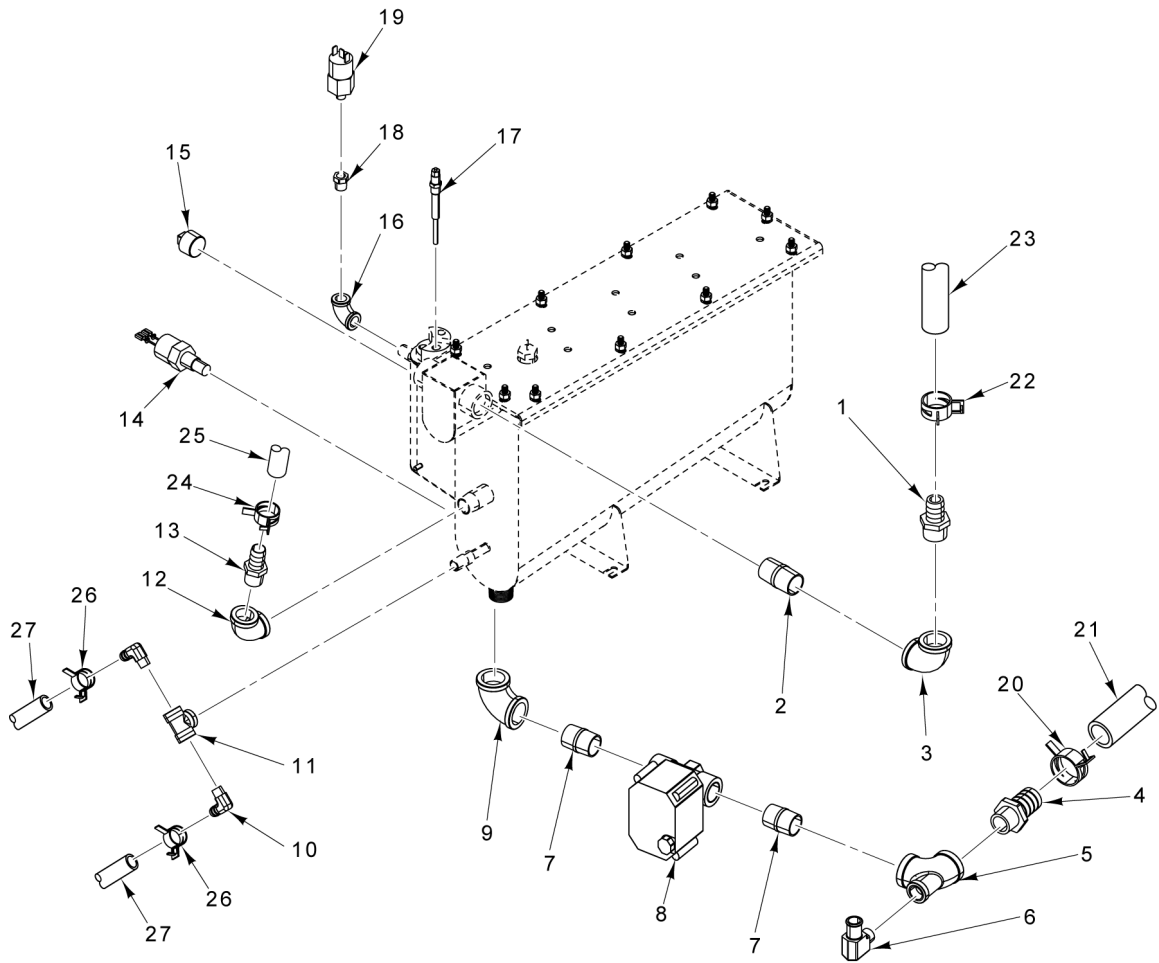

PL-61068

GENERATOR PLUMBING (LWE AND BASIC)

GENERATOR PLUMBING (LWE AND BASIC)

ILLUS. PL-61068	PART NO.	NAME OF PART	AMT.
1	FP-091-08	Fitting - Pipe 3/4 Hose to 3/4 MPT (Brass).....	1
2	FP-041-53	Pipe 3/4 x 1-3/4 TBE (Brass).....	2
3	FP-015-23	Elbow 3/4 x 90 Deg. (Brass).....	2
4	FP-090-51	Fitting - Hose.....	2
5	FP-083-89	Tee 3/4 x 3/8 x 3/4 Reducing.....	2
6	FP-090-56	Fitting - Hose.....	2
7	FP-041-50	Pipe 3/4 x 1-3/8 TBE (Brass).....	2
8	00-858461-00001	Valve - Drain.....	2
9	FP-015-23	Elbow 3/4 x 90 Deg. (Brass).....	2
10	FP-090-91	Fitting - Hose 1/2 Hose to 1/4 NPT (Brass).....	4
11	FP-019-08	Tee - Pipe (Brass).....	2
12	FP-015-16	Elbow - Pipe 1/2 x 90 Deg. (Brass).....	2
13	FP-087-39	Fitting - Hose 5/8 Hose to 1/2 NPT (Brass).....	2
14	00-856768-00001	Probe - Hold Temperature.....	2
15	FP-028-19	Pipe Plug 3/4 Sq. Hd. (Brass).....	2
16	FP-015-05	Elbow - Pipe 1/4 x 90 Deg. (Brass).....	2
17	00-857046-00001	Probe - Water Level.....	6
18	FP-027-02	Bushing - Pipe 1/4 to 1/8.....	2
19	00-854471	Switch - Pressure (5 PSI).....	2
20	00-557847	Clamp - Hose.....	1
21	00-577477	Hose - Green (To Drain).....	AR
22	00-557846	Clamp - Hose (29mm).....	1
23	00-913135-00042	Hose - White Steam Line (36 In.) (To Compartment).....	AR
24	00-557845	Clamp - Hose (24mm).....	1
25	00-557475	Hose 5/8 ID x 0.955 OD (1.66 Ft.) (Blue) (From Delime Port).....	AR
26	00-557970	Clamp - Hose (20mm).....	2
27	00-557681	Hose - Clear Braided (From Manifold).....	AR