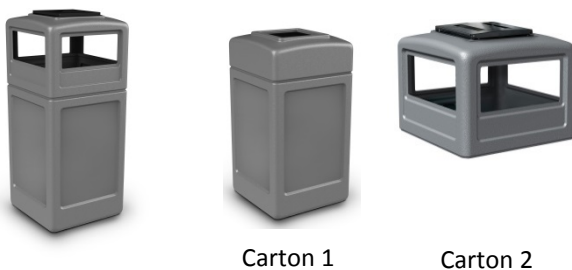

COMMERCIAL ZONE® PRODUCTS

Dome Lids, Ashtray Lids and Recycle Lids – Ship Separately

This instruction sheet is for Commercial Zone® Dome Lid, Ashtray Lid or Recycle Lid options. You will receive the base waste receptacle with the standard open top in one carton and lids in another. These waste container bases are molded as one piece and standard open top lids are cut out during production and unit is then shipped in one carton.

Please Note – The following lid options ship in their own cartons. You will receive the base waste receptacle with the standard open top in one carton and then the dome lid, ashtray lid or recycle lid in another carton. Simply pull off the standard open top lid and replace with the dome lid option you ordered. You can save the standard open top lid for future use or recycle it with other plastics.

Dome Lid

Ashtray Lid

See additional instruction sheet inside ashtray lid box for ashtray cleaning instructions

Recycle Lid

See additional instruction sheet inside recycle lid box on how to apply the decals

If you have any questions, please call your distributor or Commercial Zone at 1-800-782-7273 or 414-228-7000

DESIGNED AND PRODUCED BY DCI MARKETING, INC., MILWAUKEE, WISCONSIN		
A Marmon/Berkshire Hathaway Company	www.commercialzone.com	09/2016