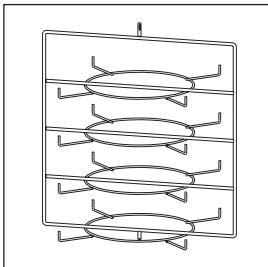

Display Rack Selections

Racks For FDWD Models (Page 124)

**4-Tier Circle Rack
FDW4TCR**
(Max. 15" dia. pans)
(3¼" opening)

**4-Shelf Multi-Purpose
Rack FDW4SMP**
(Max. 18" x 13" Half-Size
Sheet Pans – FDWD-2X only)
(3¾" opening)

**3-Tier Pretzel Tree
FDW3TPT**
(5⅝" opening)

R Removable Shelves

Racks For FSD Models (Page 125)

**3-Tier Circle Rack
FSD3TCR**
(4⅞" opening)

**3-Tier Pan Rack
FSD3TPR**
(3½" opening)

**5-Shelf Multi-Purpose
Rack FSD5SMP**
(2½" opening)

R Removable Shelves

Racks For FSDT Models (Page 125)

**4-Tier Circle Rack
FSDT4TCR**
(Max. 19" dia. pans)
(4⅝" opening)

**5-Tier Circle Rack
FSDT5TCR**
(Max. 19" dia. pans)
(3⅞" opening)

**4-Tier Pan Rack
FSDT4TPR**
(Max. 18" x 13" Half-Size Sheet
Pans) (3½" opening)

**3-Shelf Angle Rack
FSDT3SAR**
(3½" opening)

**3-Tier Pretzel Tree
FSDT3TPT**
(5⅝" opening)

**7-Shelf Multi-Purpose Rack
FSDT7SMP**
(Max. 18" x 13" Half-Size
Sheet Pans) (2½" opening)

R Removable Shelves