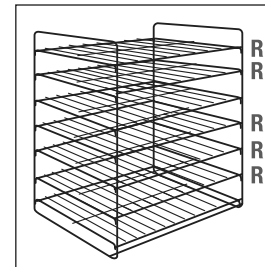

Display Rack Selections

Racks For FDWD Models (Page 124)

**4-Tier Circle Rack
FDW4TCR**
(Max. 15" dia. pans)
(3¼" opening)

**4-Shelf Multi-Purpose
Rack FDW4SMP**
(Max. 18" x 13" Half-Size
Sheet Pans – FDWD-2X only)
(3¾" opening)

**3-Tier Pretzel Tree
FDW3TPT**
(5⅝" opening)

R Removable Shelves

Racks For FSD Models (Page 125)

**3-Tier Circle Rack
FSD3TCR**
(4⅞" opening)

**3-Tier Pan Rack
FSD3TPR**
(3½" opening)

**5-Shelf Multi-Purpose
Rack FSD5SMP**
(2½" opening)

R Removable Shelves

Racks For FSDT Models (Page 125)

**4-Tier Circle Rack
FSDT4TCR**
(Max. 19" dia. pans)
(4⅝" opening)

**5-Tier Circle Rack
FSDT5TCR**
(Max. 19" dia. pans)
(3⅞" opening)

**4-Tier Pan Rack
FSDT4TPR**
(Max. 18" x 13" Half-Size Sheet
Pans) (3½" opening)

**3-Shelf Angle Rack
FSDT3SAR**
(3½" opening)

**3-Tier Pretzel Tree
FSDT3TPT**
(5⅝" opening)

**7-Shelf Multi-Purpose Rack
FSDT7SMP**
(Max. 18" x 13" Half-Size
Sheet Pans) (2½" opening)

R Removable Shelves