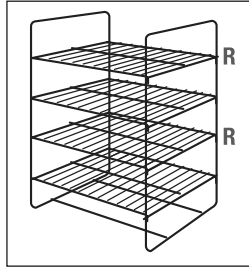

Display Rack Selections

Racks For FDWD Models (Page 124)

**4-Tier Circle Rack
FDW4TCR**
(Max. 15" dia. pans)
(3¼" opening)

**4-Shelf Multi-Purpose
Rack FDW4SMP**
(Max. 18" x 13" Half-Size
Sheet Pans – FDWD-2X only)
(3¾" opening)

**3-Tier Pretzel Tree
FDW3TPT**
(5⅝" opening)

R Removable Shelves

Racks For FSD Models (Page 125)

**3-Tier Circle Rack
FSD3TCR**
(4⅞" opening)

**3-Tier Pan Rack
FSD3TPR**
(3½" opening)

**5-Shelf Multi-Purpose
Rack FSD5SMP**
(2½" opening)

R Removable Shelves

Racks For FSDT Models (Page 125)

**4-Tier Circle Rack
FSDT4TCR**
(Max. 19" dia. pans)
(4⅝" opening)

**5-Tier Circle Rack
FSDT5TCR**
(Max. 19" dia. pans)
(3⅞" opening)

**4-Tier Pan Rack
FSDT4TPR**
(Max. 18" x 13" Half-Size Sheet
Pans) (3½" opening)

**3-Shelf Angle Rack
FSDT3SAR**
(3½" opening)

**3-Tier Pretzel Tree
FSDT3TPT**
(5⅝" opening)

**7-Shelf Multi-Purpose Rack
FSDT7SMP**
(Max. 18" x 13" Half-Size
Sheet Pans) (2½" opening)

R Removable Shelves