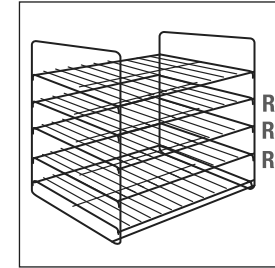

Display Rack Selections

Racks For FDWD Models (Page 124)

**4-Tier Circle Rack
FDW4TCR**
(Max. 15" dia. pans)
(3¼" opening)

**4-Shelf Multi-Purpose
Rack FDW4SMP**
(Max. 18" x 13" Half-Size
Sheet Pans – FDWD-2X only)
(3¾" opening)

**3-Tier Pretzel Tree
FDW3TPT**
(5⅝" opening)

R Removable Shelves

Racks For FSD Models (Page 125)

**3-Tier Circle Rack
FSD3TCR**
(4⅞" opening)

**3-Tier Pan Rack
FSD3TPR**
(3½" opening)

**5-Shelf Multi-Purpose
Rack FSD5SMP**
(2½" opening)

R Removable Shelves

Racks For FSDT Models (Page 125)

**4-Tier Circle Rack
FSDT4TCR**
(Max. 19" dia. pans)
(4⅝" opening)

**5-Tier Circle Rack
FSDT5TCR**
(Max. 19" dia. pans)
(3⅞" opening)

**4-Tier Pan Rack
FSDT4TPR**
(Max. 18" x 13" Half-Size Sheet
Pans) (3½" opening)

**3-Shelf Angle Rack
FSDT3SAR**
(3½" opening)

**3-Tier Pretzel Tree
FSDT3TPT**
(5⅝" opening)

**7-Shelf Multi-Purpose Rack
FSDT7SMP**
(Max. 18" x 13" Half-Size
Sheet Pans) (2½" opening)

R Removable Shelves