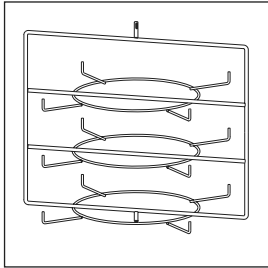

Display Rack Selections

Racks For FDWD Models (Page 124)

**4-Tier Circle Rack
FDW4TCR**
(Max. 15" dia. pans)
(3¼" opening)

**4-Shelf Multi-Purpose
Rack FDW4SMP**
(Max. 18" x 13" Half-Size
Sheet Pans – FDWD-2X only)
(3¾" opening)

**3-Tier Pretzel Tree
FDW3TPT**
(5⅝" opening)

R Removable Shelves

Racks For FSD Models (Page 125)

**3-Tier Circle Rack
FSD3TCR**
(4⅞" opening)

**3-Tier Pan Rack
FSD3TPR**
(3½" opening)

**5-Shelf Multi-Purpose
Rack FSD5SMP**
(2½" opening)

R Removable Shelves

Racks For FSDT Models (Page 125)

**4-Tier Circle Rack
FSDT4TCR**
(Max. 19" dia. pans)
(4⅝" opening)

**5-Tier Circle Rack
FSDT5TCR**
(Max. 19" dia. pans)
(3⅞" opening)

**4-Tier Pan Rack
FSDT4TPR**
(Max. 18" x 13" Half-Size Sheet
Pans) (3½" opening)

**3-Shelf Angle Rack
FSDT3SAR**
(3½" opening)

**3-Tier Pretzel Tree
FSDT3TPT**
(5⅝" opening)

**7-Shelf Multi-Purpose Rack
FSDT7SMP**
(Max. 18" x 13" Half-Size
Sheet Pans) (2½" opening)

R Removable Shelves