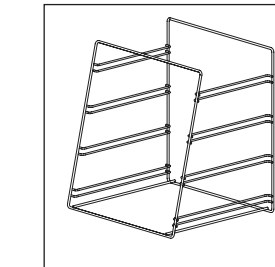

Display Rack Selections

Racks For FDWD Models (Page 124)

**4-Tier Circle Rack
FDW4TCR**
(Max. 15" dia. pans)
(3¼" opening)

**4-Shelf Multi-Purpose
Rack FDW4SMP**
(Max. 18" x 13" Half-Size
Sheet Pans – FDWD-2X only)
(3¾" opening)

**3-Tier Pretzel Tree
FDW3TPT**
(5⅝" opening)

R Removable Shelves

Racks For FSD Models (Page 125)

**3-Tier Circle Rack
FSD3TCR**
(4⅞" opening)

**3-Tier Pan Rack
FSD3TPR**
(3½" opening)

**5-Shelf Multi-Purpose
Rack FSD5SMP**
(2½" opening)

R Removable Shelves

Racks For FSDT Models (Page 125)

**4-Tier Circle Rack
FSDT4TCR**
(Max. 19" dia. pans)
(4⅝" opening)

**5-Tier Circle Rack
FSDT5TCR**
(Max. 19" dia. pans)
(3⅞" opening)

**4-Tier Pan Rack
FSDT4TPR**
(Max. 18" x 13" Half-Size Sheet
Pans) (3½" opening)

**3-Shelf Angle Rack
FSDT3SAR**
(3½" opening)

**3-Tier Pretzel Tree
FSDT3TPT**
(5⅝" opening)

**7-Shelf Multi-Purpose Rack
FSDT7SMP**
(Max. 18" x 13" Half-Size
Sheet Pans) (2½" opening)

R Removable Shelves