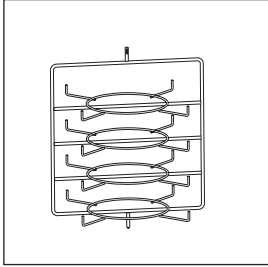

Display Rack Selections

Racks For FDWD Models (Page 124)

**4-Tier Circle Rack
FDW4TCR**
(Max. 15" dia. pans)
(3¼" opening)

**4-Shelf Multi-Purpose
Rack FDW4SMP**
(Max. 18" x 13" Half-Size
Sheet Pans – FDWD-2X only)
(3¾" opening)

**3-Tier Pretzel Tree
FDW3TPT**
(5⅝" opening)

R Removable Shelves

Racks For FSD Models (Page 125)

**3-Tier Circle Rack
FSD3TCR**
(4⅞" opening)

**3-Tier Pan Rack
FSD3TPR**
(3½" opening)

**5-Shelf Multi-Purpose
Rack FSD5SMP**
(2½" opening)

R Removable Shelves

Racks For FSDT Models (Page 125)

**4-Tier Circle Rack
FSDT4TCR**
(Max. 19" dia. pans)
(4⅝" opening)

**5-Tier Circle Rack
FSDT5TCR**
(Max. 19" dia. pans)
(3⅞" opening)

**4-Tier Pan Rack
FSDT4TPR**
(Max. 18" x 13" Half-Size Sheet
Pans) (3½" opening)

**3-Shelf Angle Rack
FSDT3SAR**
(3½" opening)

**3-Tier Pretzel Tree
FSDT3TPT**
(5⅝" opening)

**7-Shelf Multi-Purpose Rack
FSDT7SMP**
(Max. 18" x 13" Half-Size
Sheet Pans) (2½" opening)

R Removable Shelves