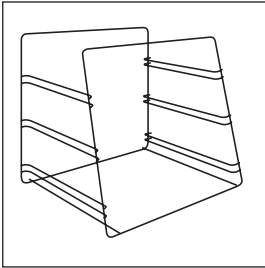

Display Rack Selections

Racks For FDWD Models (Page 124)

**4-Tier Circle Rack
FDW4TCR**
(Max. 15" dia. pans)
(3¼" opening)

**4-Shelf Multi-Purpose
Rack FDW4SMP**
(Max. 18" x 13" Half-Size
Sheet Pans – FDWD-2X only)
(3¾" opening)

**3-Tier Pretzel Tree
FDW3TPT**
(5⅝" opening)

R Removable Shelves

Racks For FSD Models (Page 125)

**3-Tier Circle Rack
FSD3TCR**
(4⅞" opening)

**3-Tier Pan Rack
FSD3TPR**
(3½" opening)

**5-Shelf Multi-Purpose
Rack FSD5SMP**
(2½" opening)

R Removable Shelves

Racks For FSDT Models (Page 125)

**4-Tier Circle Rack
FSDT4TCR**
(Max. 19" dia. pans)
(4⅝" opening)

**5-Tier Circle Rack
FSDT5TCR**
(Max. 19" dia. pans)
(3⅞" opening)

**4-Tier Pan Rack
FSDT4TPR**
(Max. 18" x 13" Half-Size Sheet
Pans) (3½" opening)

**3-Shelf Angle Rack
FSDT3SAR**
(3½" opening)

**3-Tier Pretzel Tree
FSDT3TPT**
(5⅝" opening)

**7-Shelf Multi-Purpose Rack
FSDT7SMP**
(Max. 18" x 13" Half-Size
Sheet Pans) (2½" opening)

R Removable Shelves