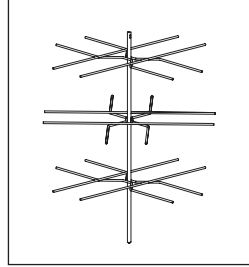

Display Rack Selections

Racks For FDWD Models (Page 124)

**4-Tier Circle Rack
FDW4TCR**
(Max. 15" dia. pans)
(3¼" opening)

**4-Shelf Multi-Purpose
Rack FDW4SMP**
(Max. 18" x 13" Half-Size
Sheet Pans – FDWD-2X only)
(3¾" opening)

**3-Tier Pretzel Tree
FDW3TPT**
(5⅝" opening)

R Removable Shelves

Racks For FSD Models (Page 125)

**3-Tier Circle Rack
FSD3TCR**
(4⅞" opening)

**3-Tier Pan Rack
FSD3TPR**
(3½" opening)

**5-Shelf Multi-Purpose
Rack FSD5SMP**
(2½" opening)

R Removable Shelves

Racks For FSDT Models (Page 125)

**4-Tier Circle Rack
FSDT4TCR**
(Max. 19" dia. pans)
(4⅝" opening)

**5-Tier Circle Rack
FSDT5TCR**
(Max. 19" dia. pans)
(3⅞" opening)

**4-Tier Pan Rack
FSDT4TPR**
(Max. 18" x 13" Half-Size Sheet
Pans) (3½" opening)