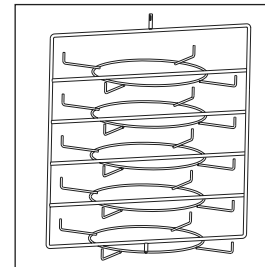

Display Rack Selections

Racks For FDWD Models (Page 124)

**4-Tier Circle Rack
FDW4TCR**
(Max. 15" dia. pans)
(3¼" opening)

**4-Shelf Multi-Purpose
Rack FDW4SMP**
(Max. 18" x 13" Half-Size
Sheet Pans – FDWD-2X only)
(3¾" opening)

**3-Tier Pretzel Tree
FDW3TPT**
(5⅝" opening)

R Removable Shelves

Racks For FSD Models (Page 125)

**3-Tier Circle Rack
FSD3TCR**
(4⅞" opening)

**3-Tier Pan Rack
FSD3TPR**
(3½" opening)

**5-Shelf Multi-Purpose
Rack FSD5SMP**
(2½" opening)

R Removable Shelves

Racks For FSDT Models (Page 125)

**4-Tier Circle Rack
FSDT4TCR**
(Max. 19" dia. pans)
(4⅝" opening)

**5-Tier Circle Rack
FSDT5TCR**
(Max. 19" dia. pans)
(3⅞" opening)

**4-Tier Pan Rack
FSDT4TPR**
(Max. 18" x 13" Half-Size Sheet
Pans) (3½" opening)

**3-Shelf Angle Rack
FSDT3SAR**
(3½" opening)

**3-Tier Pretzel Tree
FSDT3TPT**
(5⅝" opening)

**7-Shelf Multi-Purpose Rack
FSDT7SMP**
(Max. 18" x 13" Half-Size
Sheet Pans) (2½" opening)

R Removable Shelves