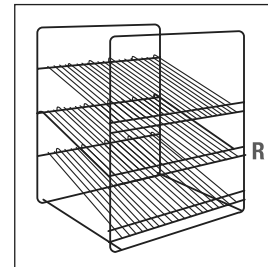

**3-Tier Pretzel Tree
FDW3TPT**
(5⅝" opening)

R Removable Shelves

Racks For FSD Models (Page 125)

**3-Tier Circle Rack
FSD3TCR**
(4⅞" opening)

**3-Tier Pan Rack
FSD3TPR**
(3½" opening)

**5-Shelf Multi-Purpose
Rack FSD5SMP**
(2½" opening)

R Removable Shelves

Racks For FSDT Models (Page 125)

**4-Tier Circle Rack
FSDT4TCR**
(Max. 19" dia. pans)
(4⅝" opening)

**5-Tier Circle Rack
FSDT5TCR**
(Max. 19" dia. pans)
(3⅞" opening)

**4-Tier Pan Rack
FSDT4TPR**
(Max. 18" x 13" Half-Size Sheet
Pans) (3½" opening)

**3-Shelf Angle Rack
FSDT3SAR**
(3½" opening)

**3-Tier Pretzel Tree
FSDT3TPT**
(5⅝" opening)

**7-Shelf Multi-Purpose Rack
FSDT7SMP**
(Max. 18" x 13" Half-Size
Sheet Pans) (2½" opening)

R Removable Shelves